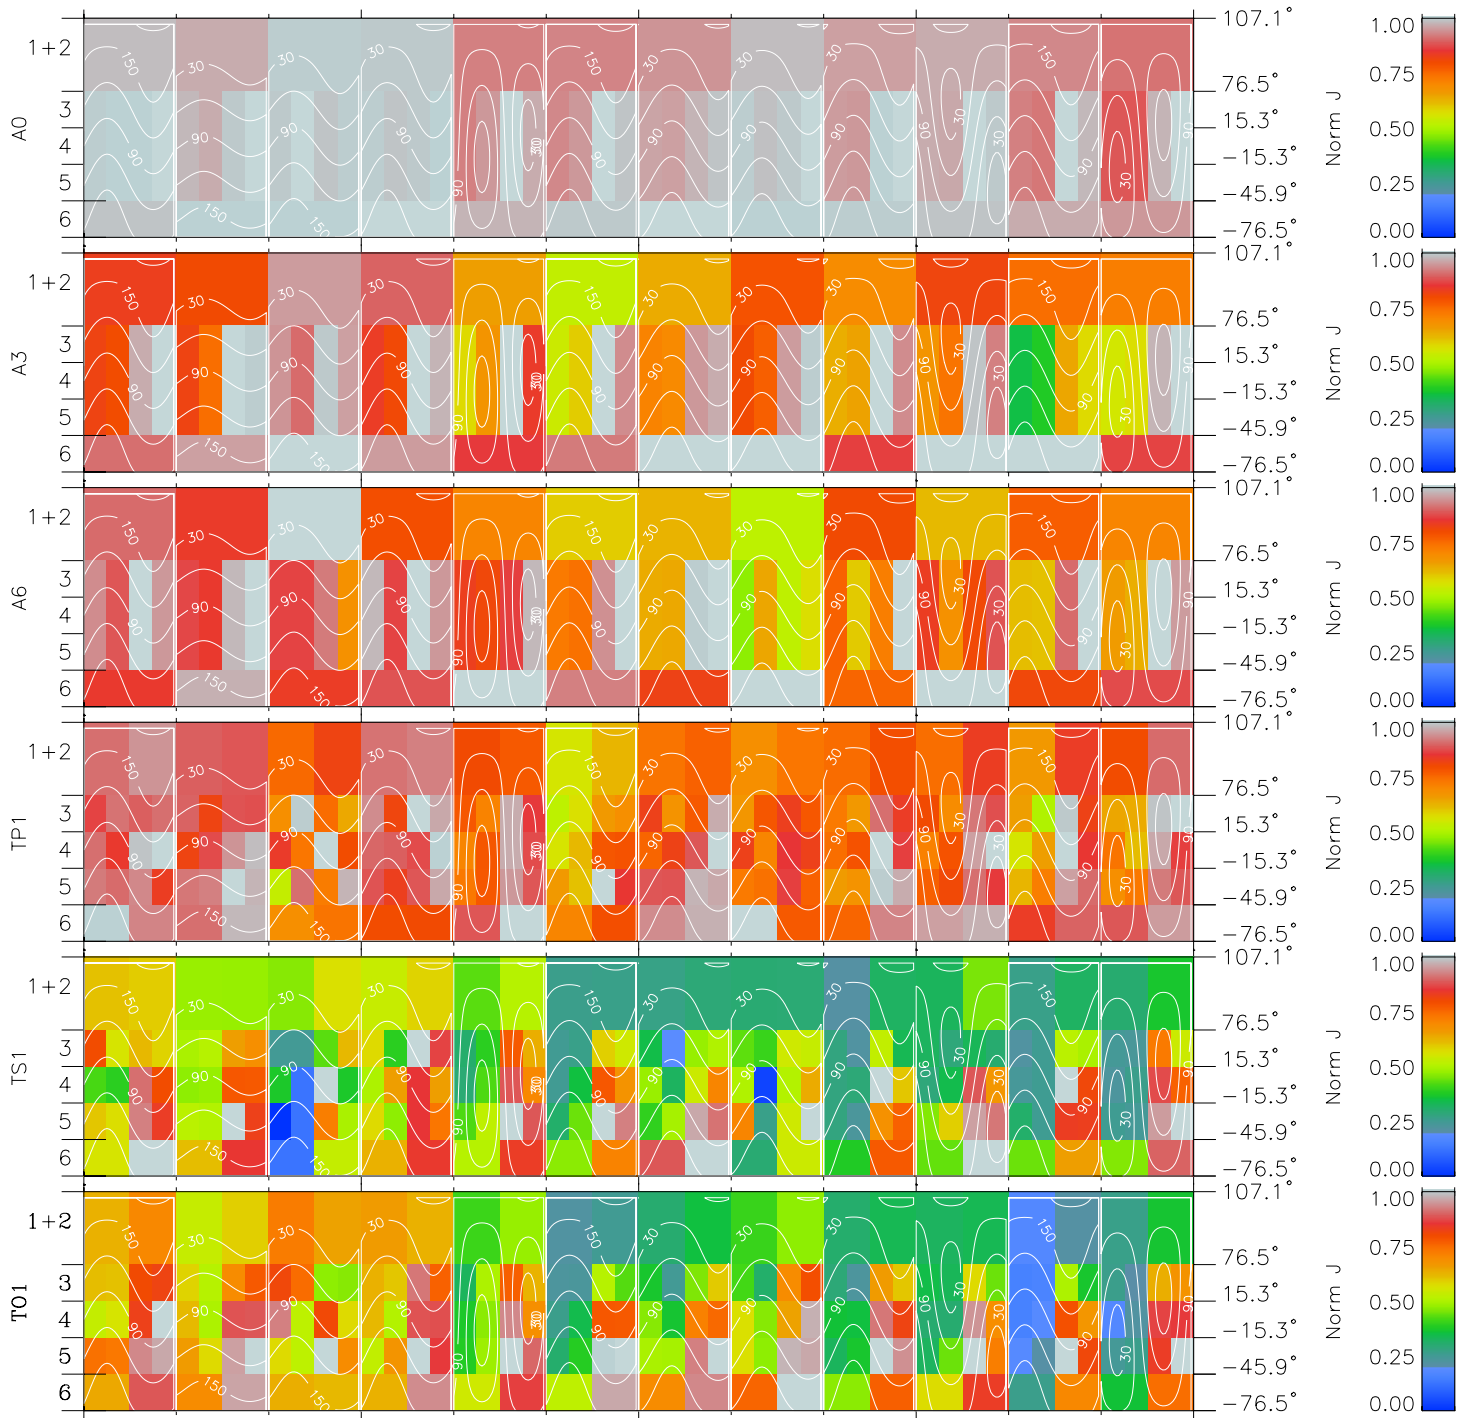

Galileo EPD Real Time All-Sky Anisotropies 97268

Software Version: RTSKY_NORM V 1.20
 Data Production: 06-03-00
 Plot Production: Sun Sep 16 02:30:36 2001
 Color File: wondr3
 Geofactor File: 1.1

00:00:00 1997-268	268-06	268-12	268-18	00:00:00 1997-269	
+	+	+	+	+	X JSE(R _j)
-51.31	-52.93	-54.51	-56.03	-57.52	Y JSE(R _j)
21.05	20.72	20.38	20.02	19.65	Z JSE(R _j)
-0.74	-0.71	-0.68	-0.65	-0.62	

- ◇ = Jupiter look direction
- = Corotation look direction