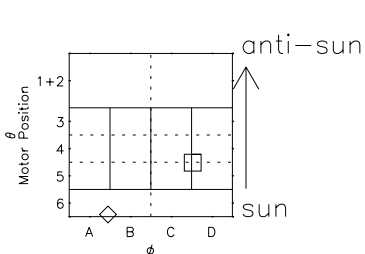

Galileo EPD Real Time All-Sky Anisotropies 97268

Software Version: RTSKY_NORM V 1.20
 Data Production: 06-03-00
 Plot Production: Sun Sep 16 02:30:36 2001
 Color File: wondr3
 Geofactor File: 1.1

00:00:00 1997-268	268-06	268-12	268-18	00:00:00 1997-269	
+	+	+	+	+	X JSE(R _j)
-51.31	-52.93	-54.51	-56.03	-57.52	Y JSE(R _j)
21.05	20.72	20.38	20.02	19.65	Z JSE(R _j)
-0.74	-0.71	-0.68	-0.65	-0.62	

- ◇ = Jupiter look direction
- = Corotation look direction