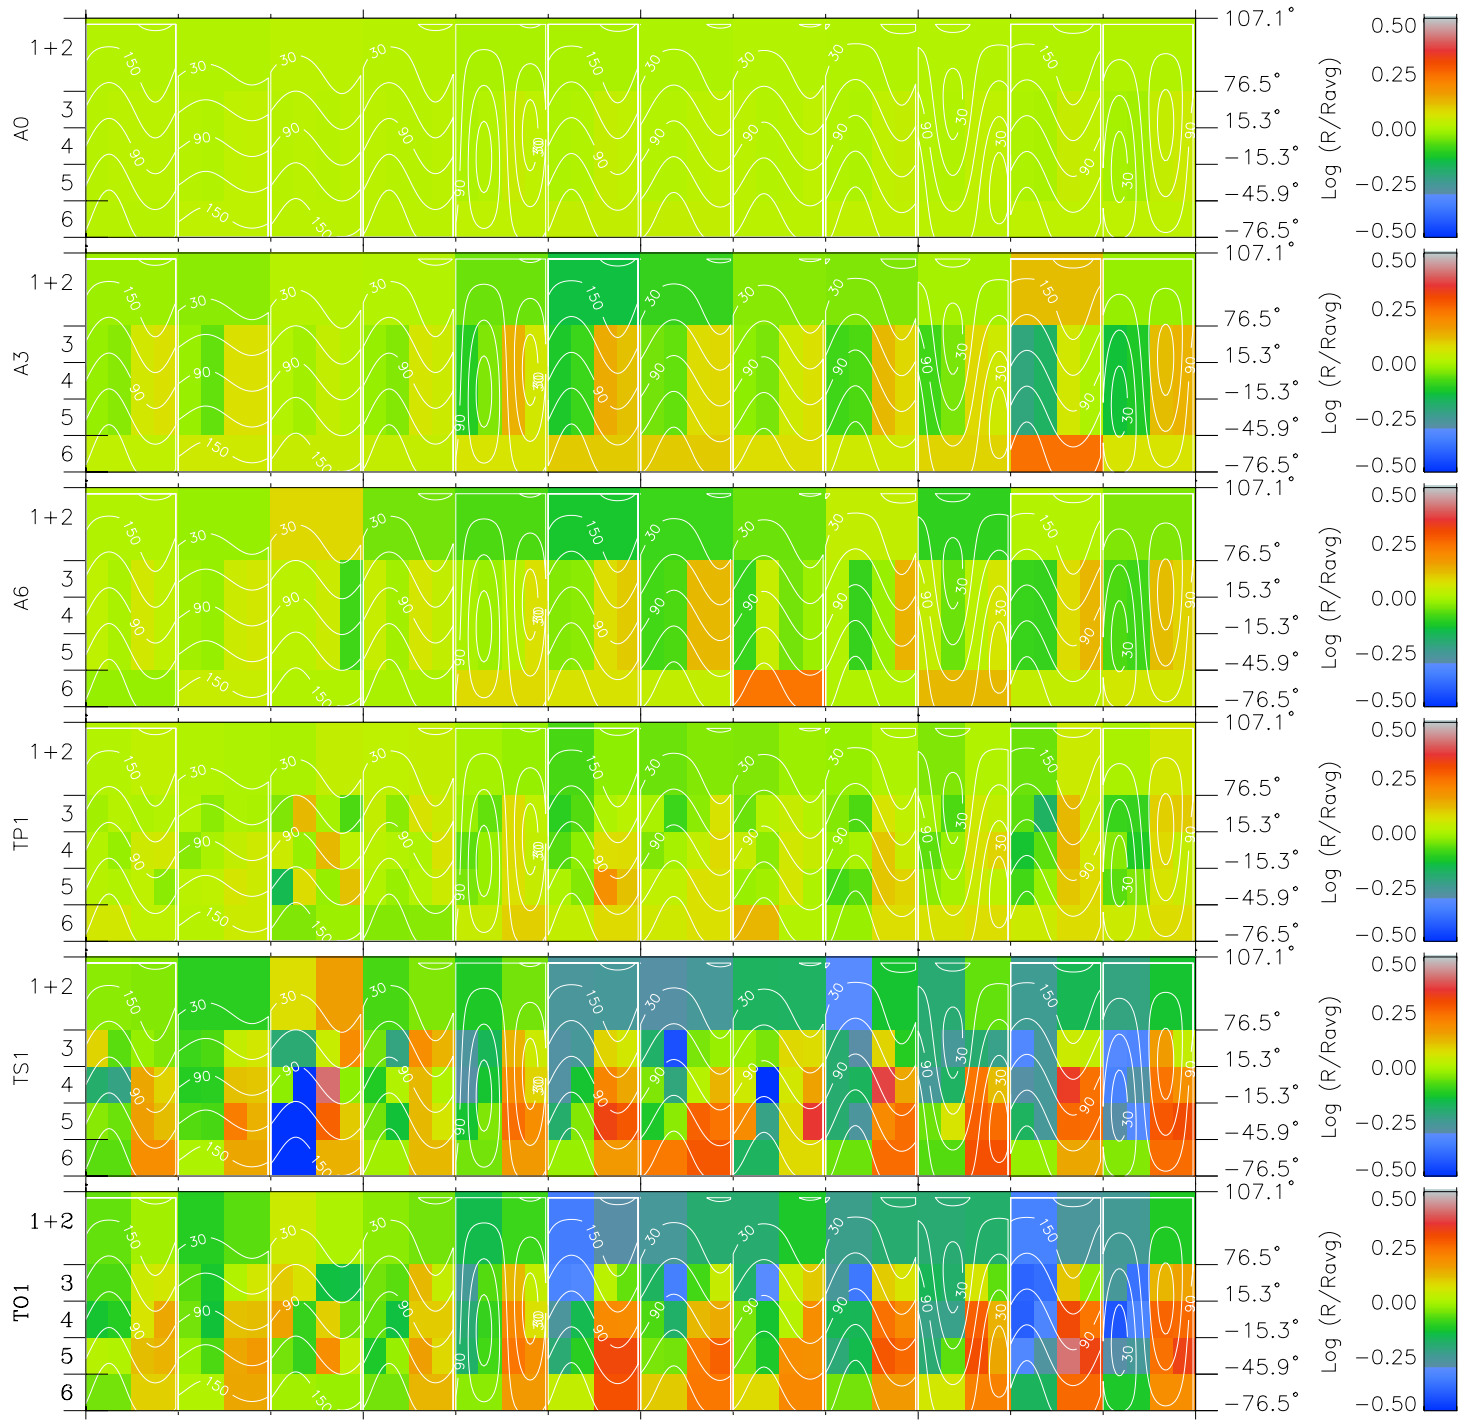

Galileo EPD Real Time All-Sky Anisotropies 97268

Software Version: RTSKY_MEAN V 1.20
Data Production: 06-03-00
Plot Production: Sun Sep 16 02:30:05 2001
Color File: wondr3
Geofactor File: 1.1

00:00:00 1997-268	268-06	268-12	268-18	00:00:00 1997-269	
+	+	+	+	+	
-51.31	-52.93	-54.51	-56.03	-57.52	X JSE(R _j)
21.05	20.72	20.38	20.02	19.65	Y JSE(R _j)
-0.74	-0.71	-0.68	-0.65	-0.62	Z JSE(R _j)

- ◇ = Jupiter look direction
- = Corotation look direction