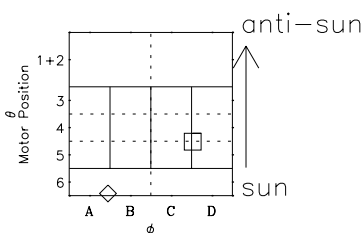

Galileo EPD Real-Time Six-Sector 97268

Software Version: RTLINE_R6 V 1.20
Data Production: 06-03-00
Plot Production: Sun Sep 16 02:32:14 2001

◇ = Jupiter look direction
□ = Corotation look direction