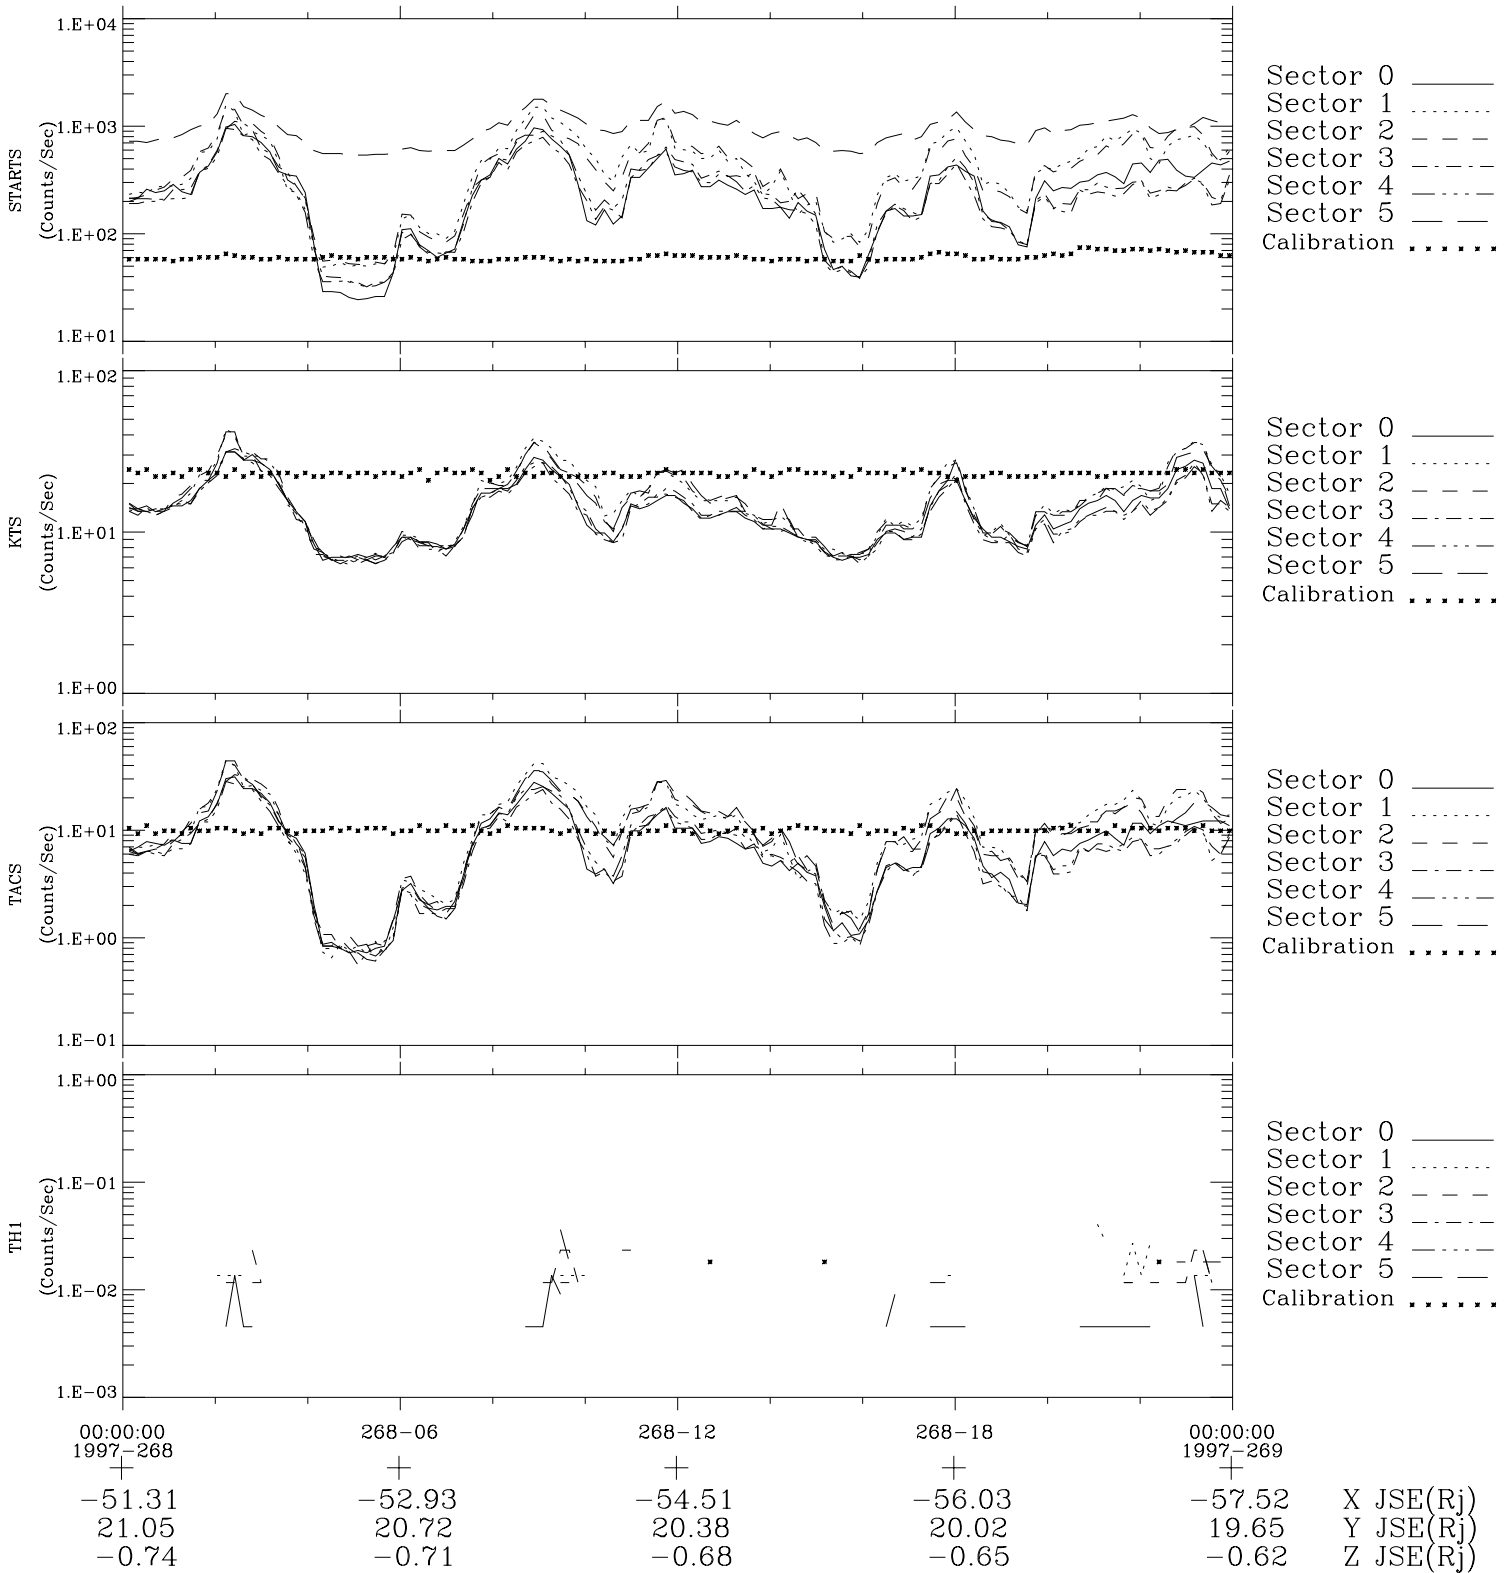

Galileo EPD Real-Time Six-Sector 97268

Software Version: RTLINE_R6 V 1.20
Data Production: 06-03-00
Plot Production: Sun Sep 16 02:32:14 2001

◇ = Jupiter look direction
□ = Corotation look direction