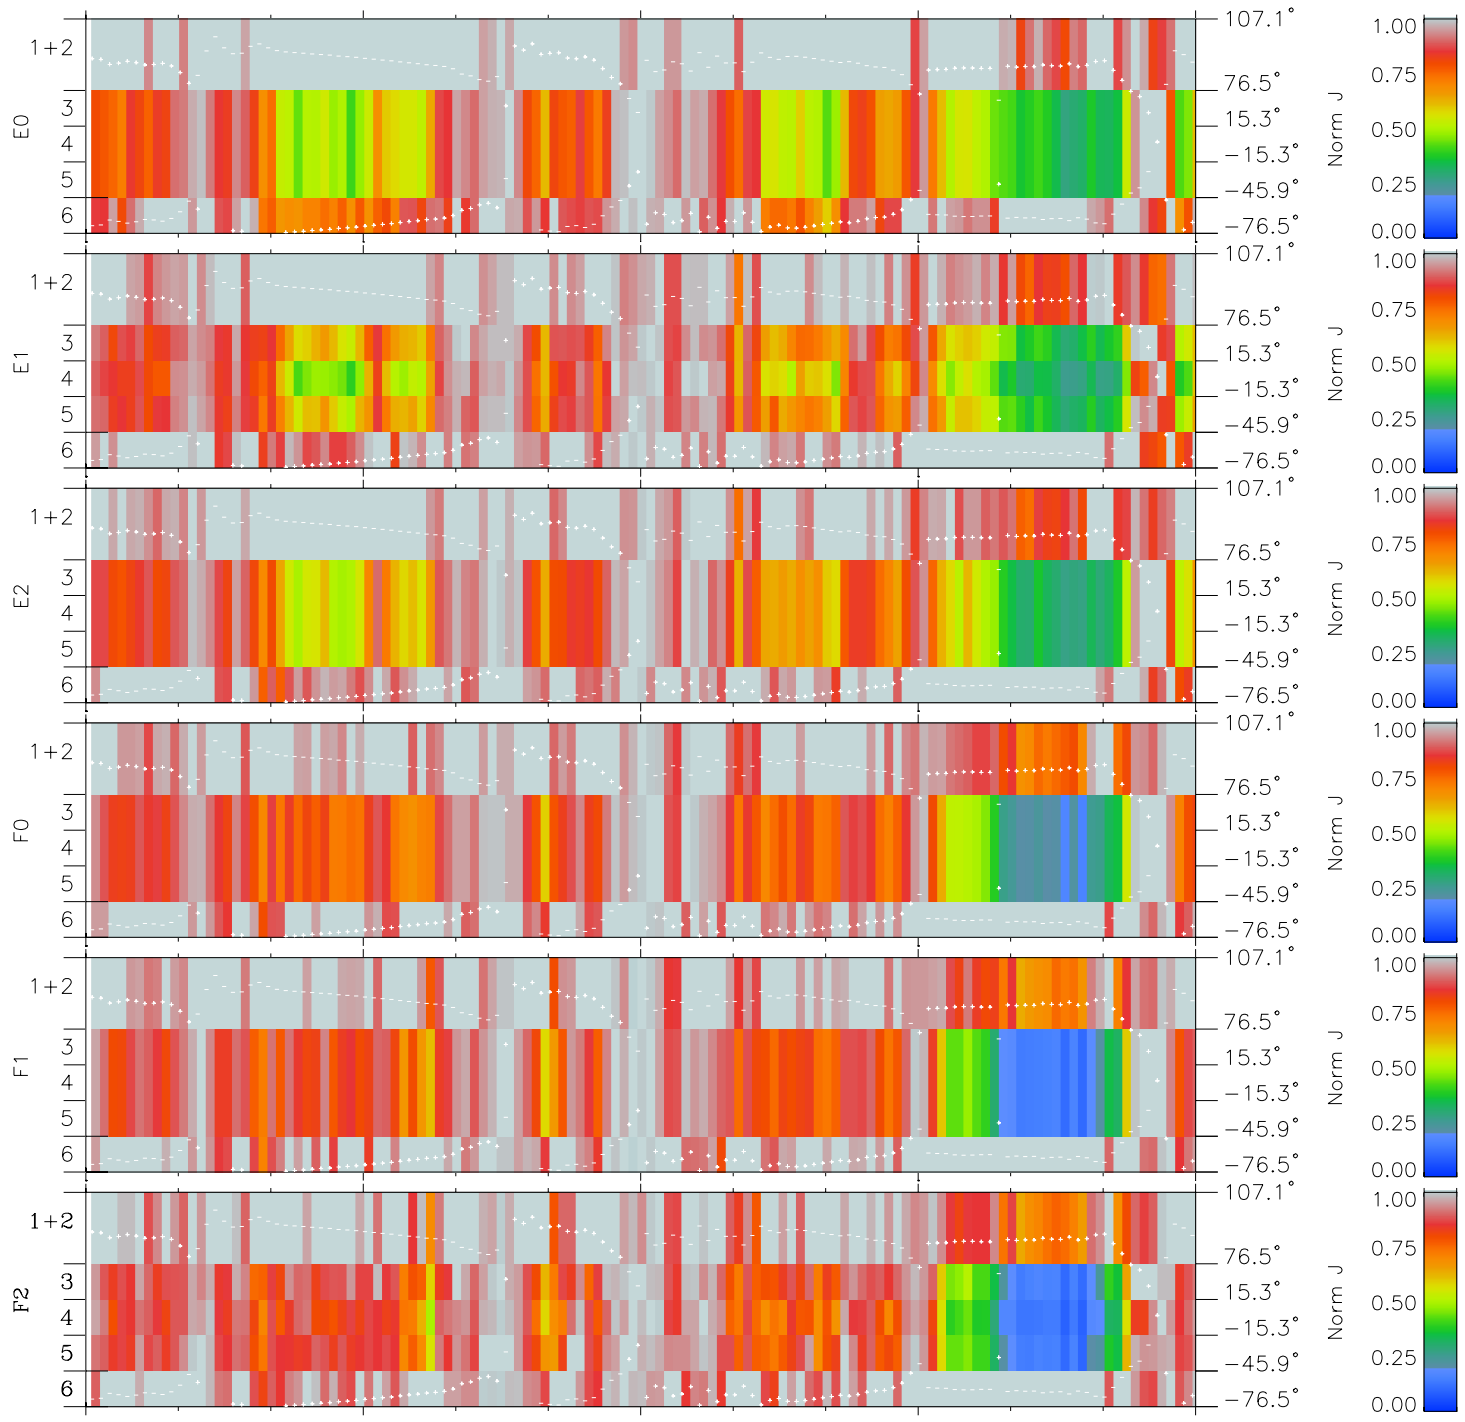

# Galileo EPD Real Elevation Anisotropies 97268

Software Version: RTELEV\_NORM V 1.20  
Data Production: 06-03-00  
Plot Production: Sun Sep 16 02:31:21 2001  
Color File: wondr3  
Geofactor File: 1.1

00:00:00 1997-268	268-06	268-12	268-18	00:00:00 1997-269	
+	+	+	+	+	X JSE(R <sub>j</sub> )
-51.31	-52.93	-54.51	-56.03	-57.52	Y JSE(R <sub>j</sub> )
21.05	20.72	20.38	20.02	19.65	Z JSE(R <sub>j</sub> )
-0.74	-0.71	-0.68	-0.65	-0.62	

- ◇ = Jupiter look direction
- = Corotation look direction