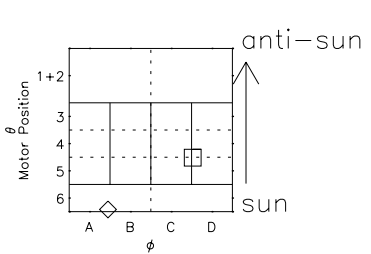

# Galileo EPD Real Elevation Anisotropies 97268

Software Version: RTELEV\_NORM V 1.20  
Data Production: 06-03-00  
Plot Production: Sun Sep 16 02:31:21 2001  
Color File: wondr3  
Geofactor File: 1.1

00:00:00 1997-268	268-06	268-12	268-18	00:00:00 1997-269	
+	+	+	+	+	X JSE(R <sub>j</sub> )
-51.31	-52.93	-54.51	-56.03	-57.52	Y JSE(R <sub>j</sub> )
21.05	20.72	20.38	20.02	19.65	Z JSE(R <sub>j</sub> )
-0.74	-0.71	-0.68	-0.65	-0.62	

- ◇ = Jupiter look direction
- = Corotation look direction