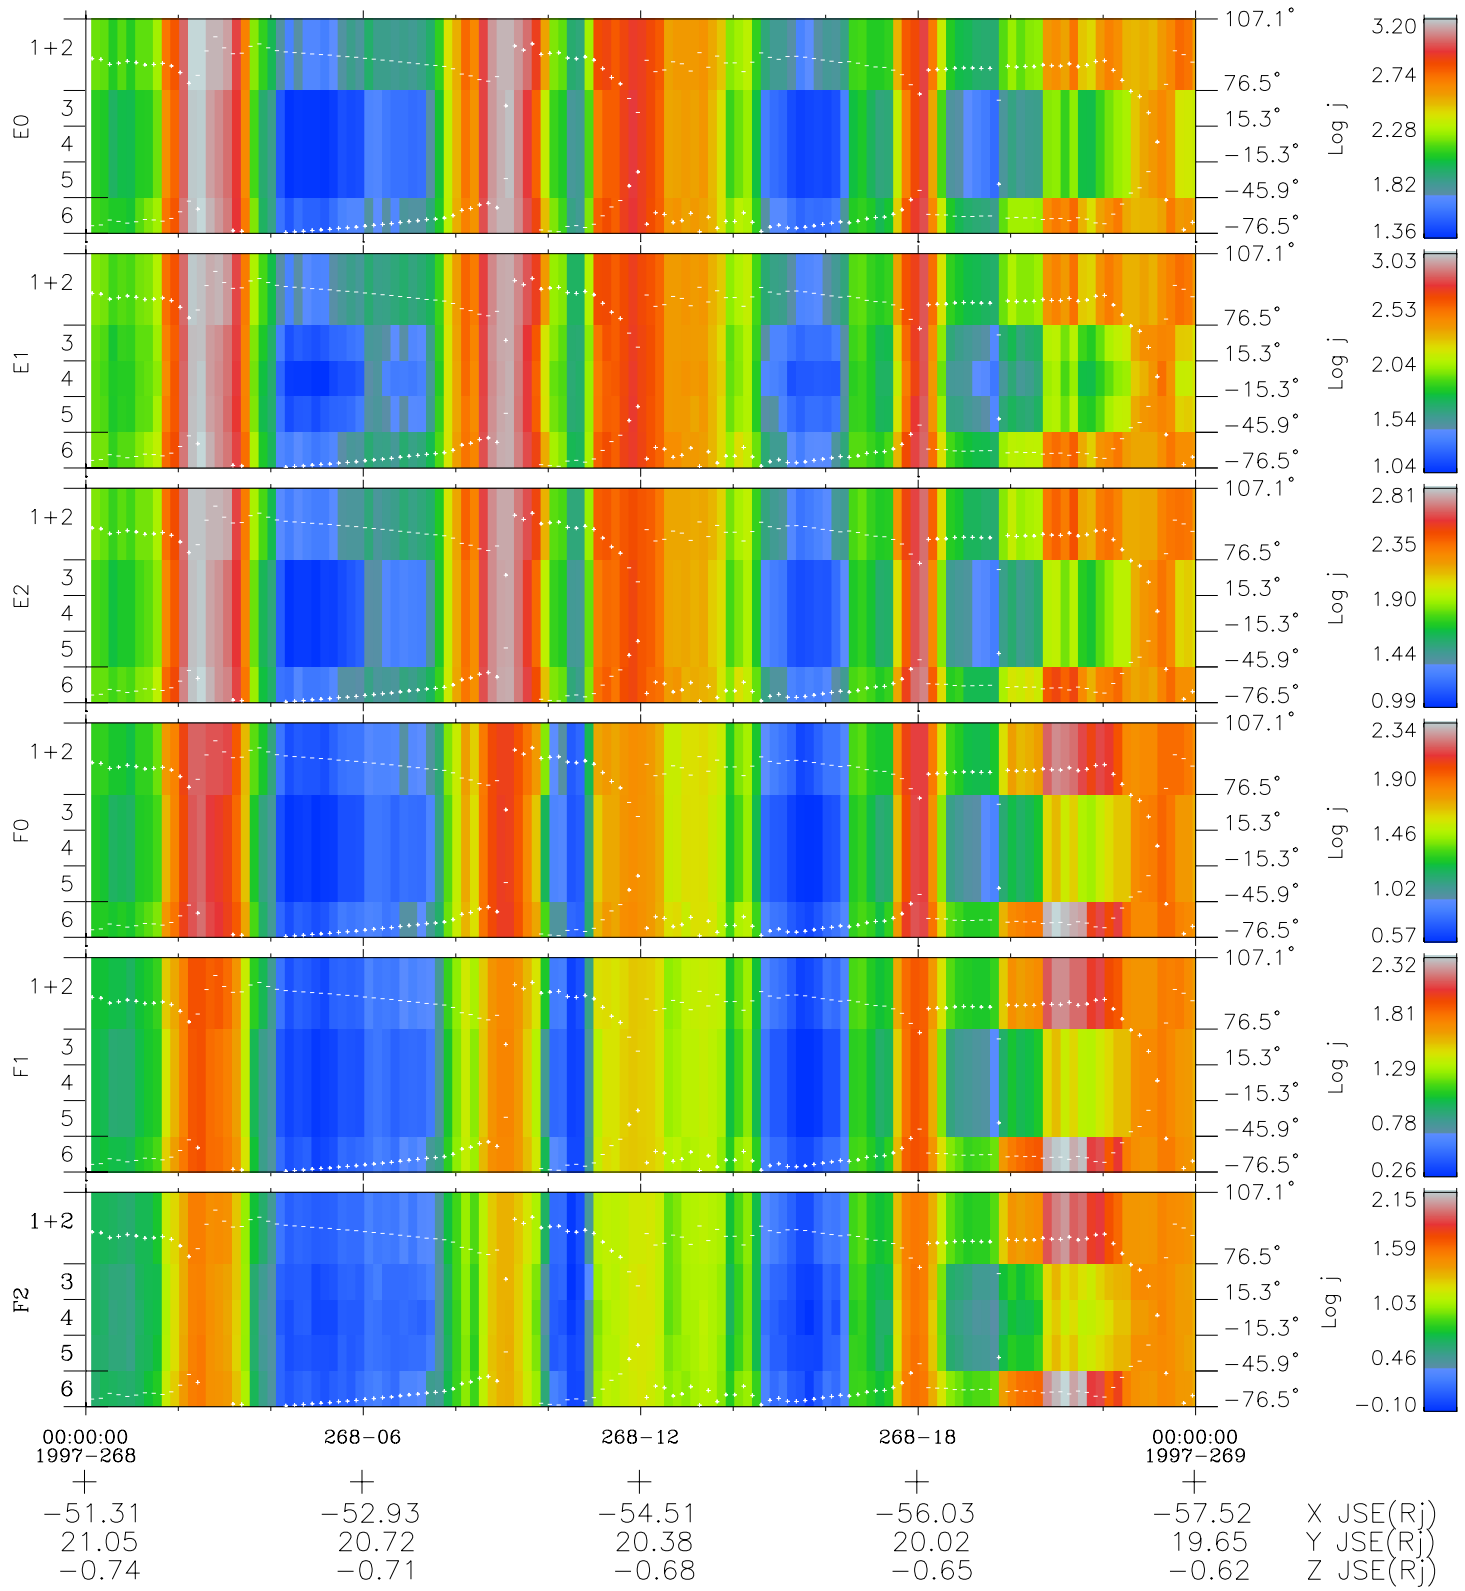

Galileo EPD Real Elevation Anisotropies 97268

Software Version: RTELEV_FLUX V 1.20
Data Production: 06-03-00
Plot Production: Sun Sep 16 02:31:09 2001
Color File: wondr3
Geofactor File: 1.1

◇ = Jupiter look direction
□ = Corotation look direction