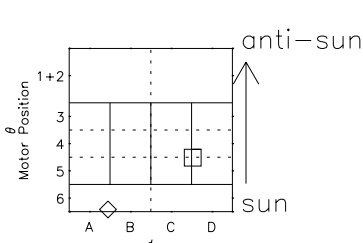

Galileo EPD Real Elevation Anisotropies 97268

Software Version: RTELEV_FLUX V 1.20
Data Production: 06-03-00
Plot Production: Sun Sep 16 02:31:09 2001
Color File: wondr3
Geofactor File: 1.1

◇ = Jupiter look direction
□ = Corotation look direction