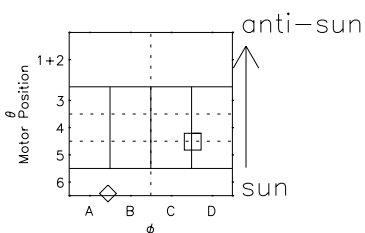

Galileo EPD Real Elevation Anisotropies 97268

Software Version: RTELEV_NORM V 1.20
Data Production: 06-03-00
Plot Production: Sun Sep 16 02:31:15 2001
Color File: wondr3
Geofactor File: 1.1

00:00:00 1997-268	268-06	268-12	268-18	00:00:00 1997-269	X JSE(R _j)	Y JSE(R _j)	Z JSE(R _j)
+	+	+	+	+			
-51.31	-52.93	-54.51	-56.03	-57.52			
21.05	20.72	20.38	20.02	19.65			
-0.74	-0.71	-0.68	-0.65	-0.62			

- ◇ = Jupiter look direction
- = Corotation look direction