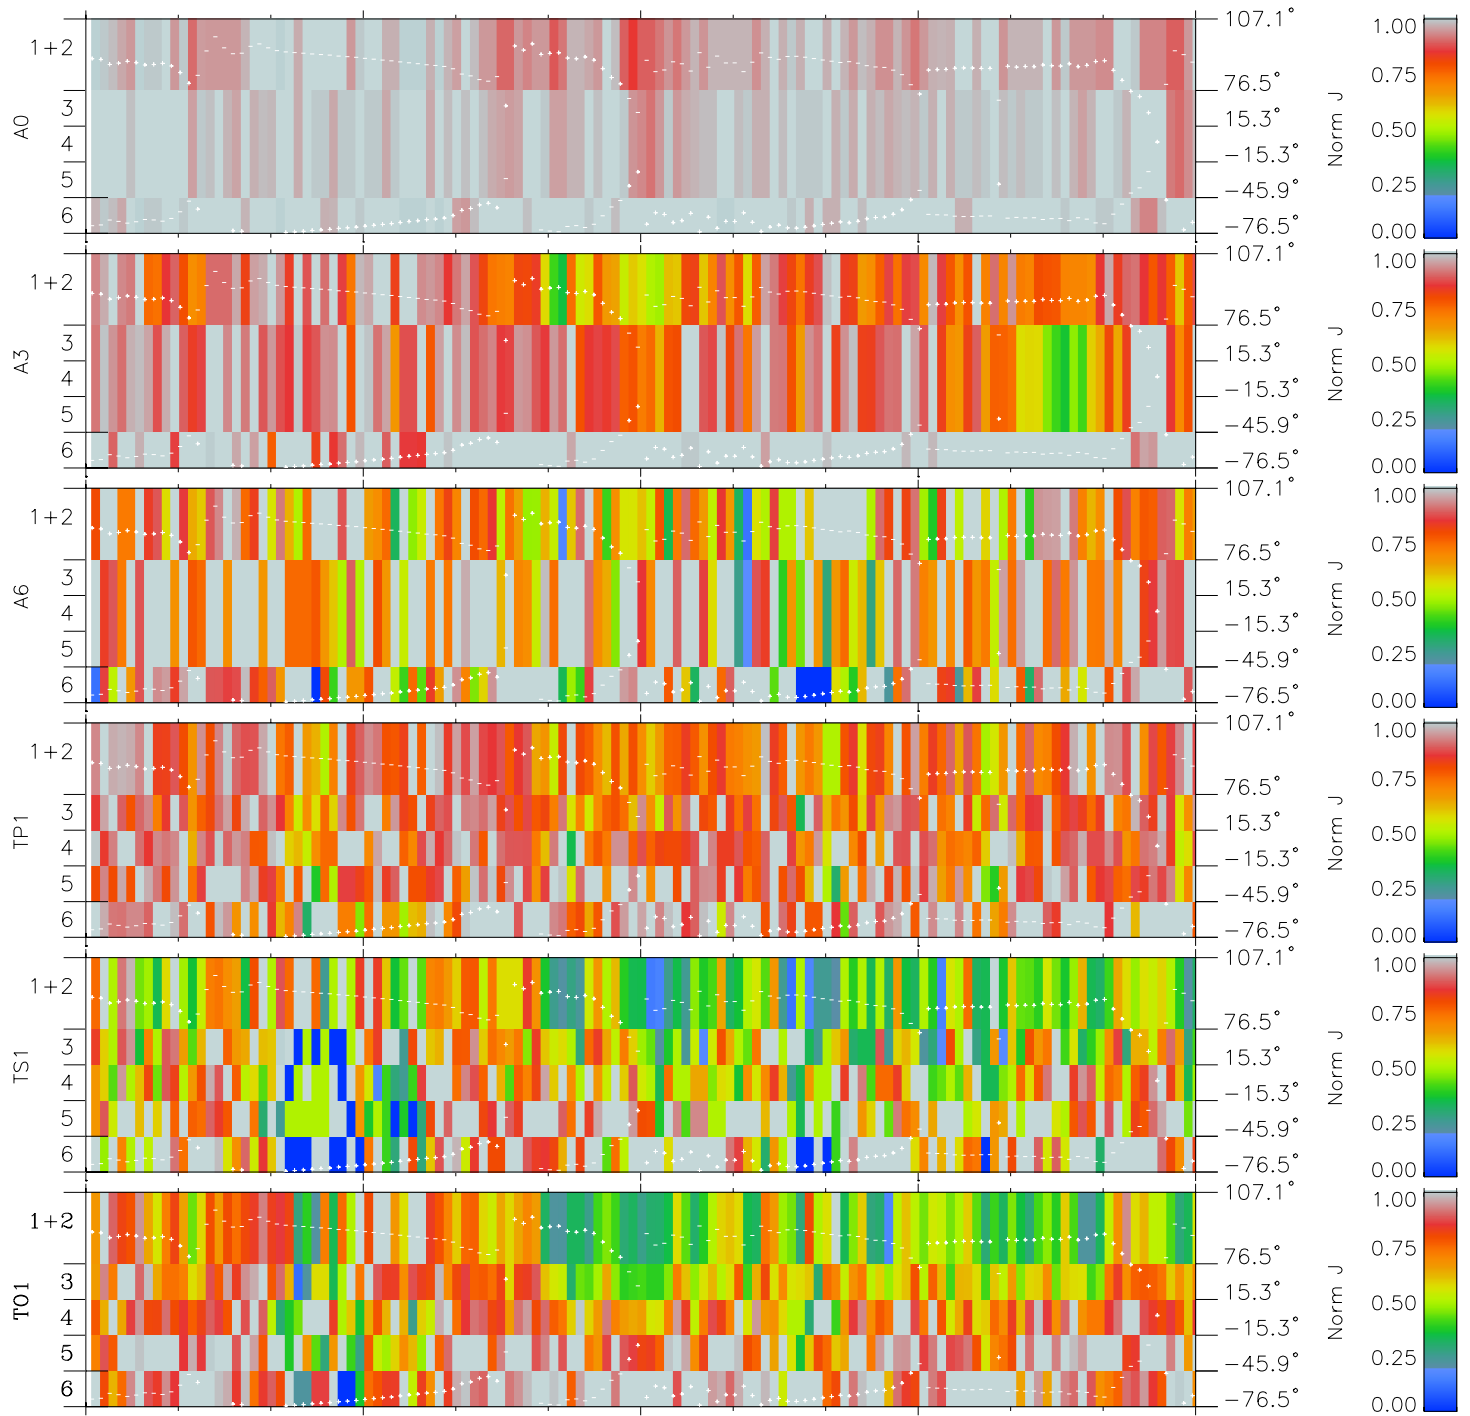

Galileo EPD Real Elevation Anisotropies 97268

Software Version: RTELEV_NORM V 1.20
Data Production: 06-03-00
Plot Production: Sun Sep 16 02:31:15 2001
Color File: wondr3
Geofactor File: 1.1

00:00:00 1997-268	268-06	268-12	268-18	00:00:00 1997-269	X JSE(R _j)	Y JSE(R _j)	Z JSE(R _j)
+	+	+	+	+			
-51.31	-52.93	-54.51	-56.03	-57.52			
21.05	20.72	20.38	20.02	19.65			
-0.74	-0.71	-0.68	-0.65	-0.62			

- ◇ = Jupiter look direction
- = Corotation look direction