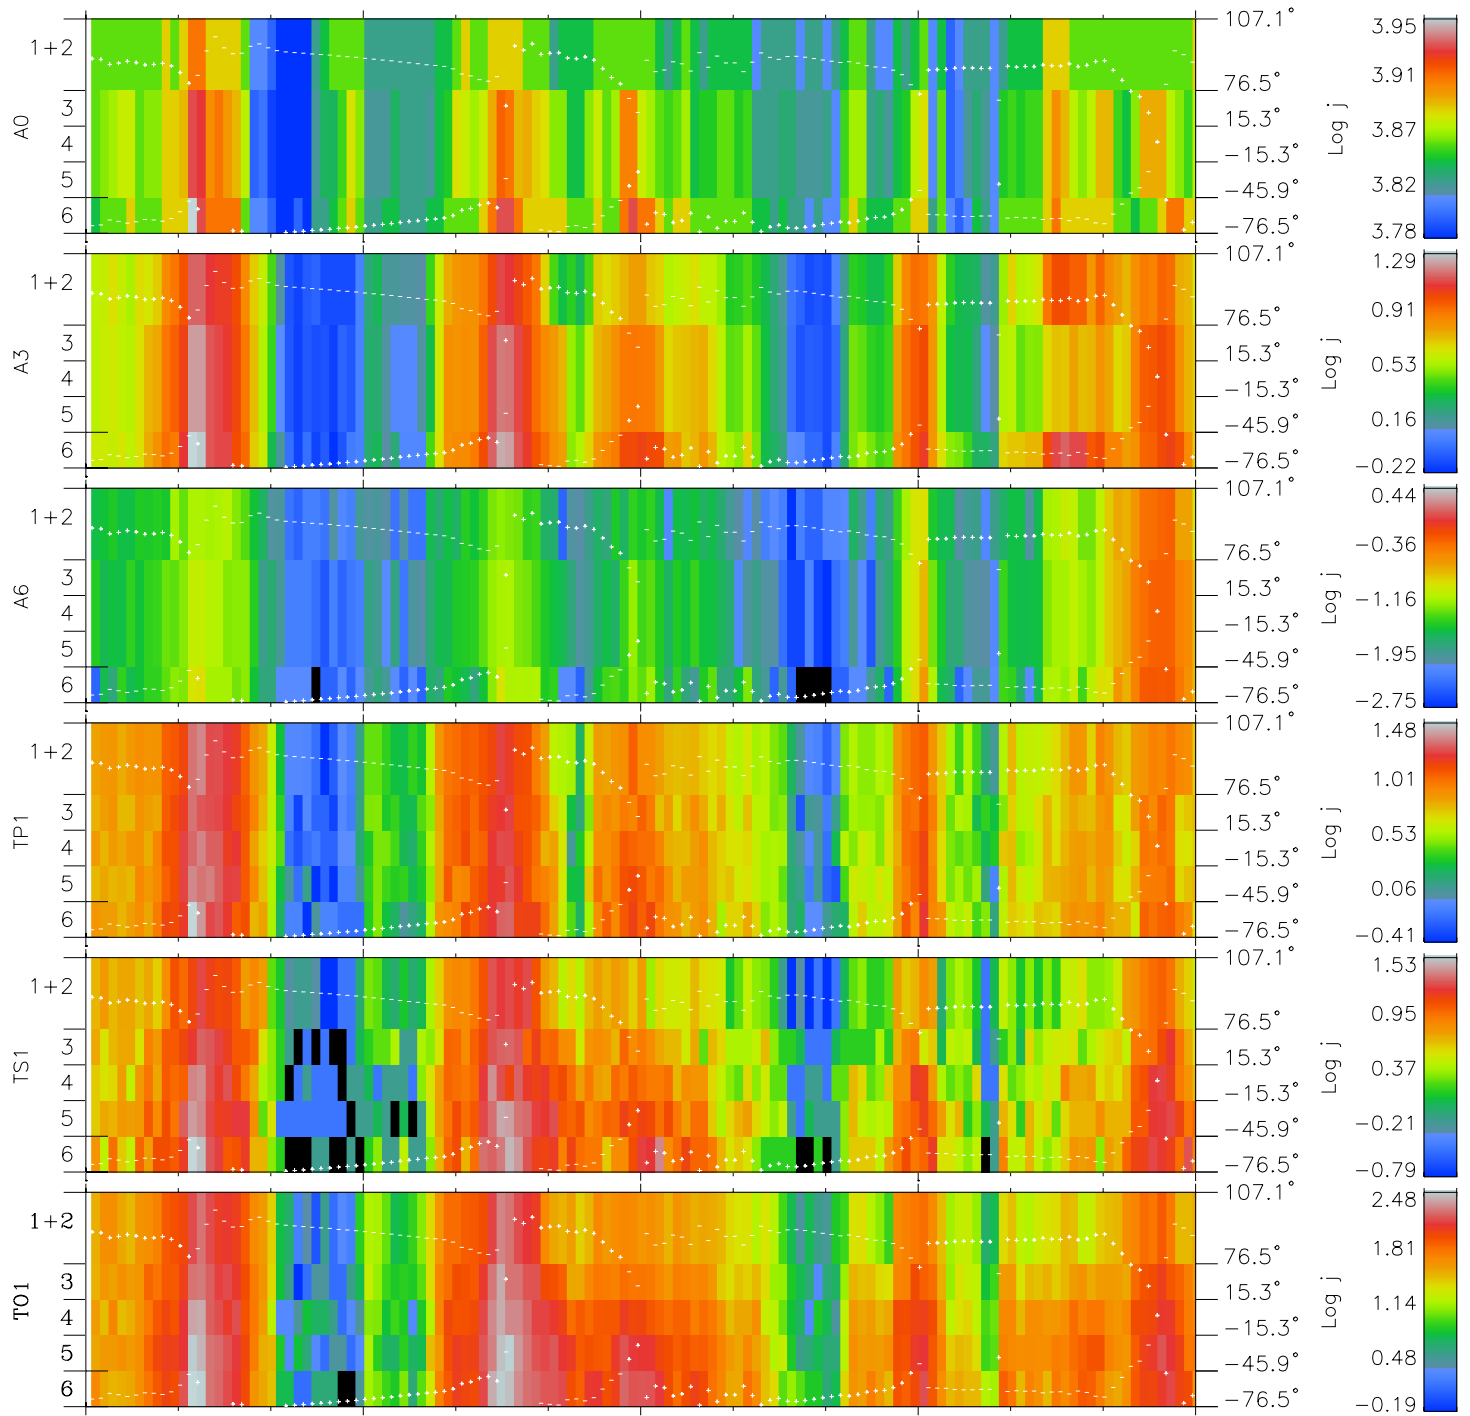

# Galileo EPD Real Elevation Anisotropies 97268

Software Version: RTELEV\_FLUX V 1.20  
Data Production: 06-03-00  
Plot Production: Sun Sep 16 02:31:03 2001  
Color File: wondr3  
Geofactor File: 1.1

00:00:00 1997-268	268-06	268-12	268-18	00:00:00 1997-269	
+	+	+	+	+	
-51.31	-52.93	-54.51	-56.03	-57.52	X JSE(R <sub>j</sub> )
21.05	20.72	20.38	20.02	19.65	Y JSE(R <sub>j</sub> )
-0.74	-0.71	-0.68	-0.65	-0.62	Z JSE(R <sub>j</sub> )

- ◇ = Jupiter look direction
- = Corotation look direction