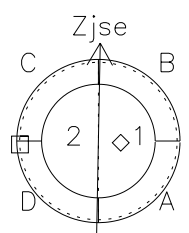

Galileo EPD Real Time Azimuth Anisotropies 97268

Software Version: RTAZIM_FLUX V 1.20
Data Production: 06-03-00
Plot Production: Sun Sep 16 02:31:40 2001
Color File: wondr3
Geofactor File: 1.1

00:00:00 1997-268	268-06	268-12	268-18	00:00:00 1997-269	
+	+	+	+	+	X JSE(R _j)
-51.31	-52.93	-54.51	-56.03	-57.52	Y JSE(R _j)
21.05	20.72	20.38	20.02	19.65	Z JSE(R _j)
-0.74	-0.71	-0.68	-0.65	-0.62	

◇ = Jupiter look direction
□ = Corotation look direction