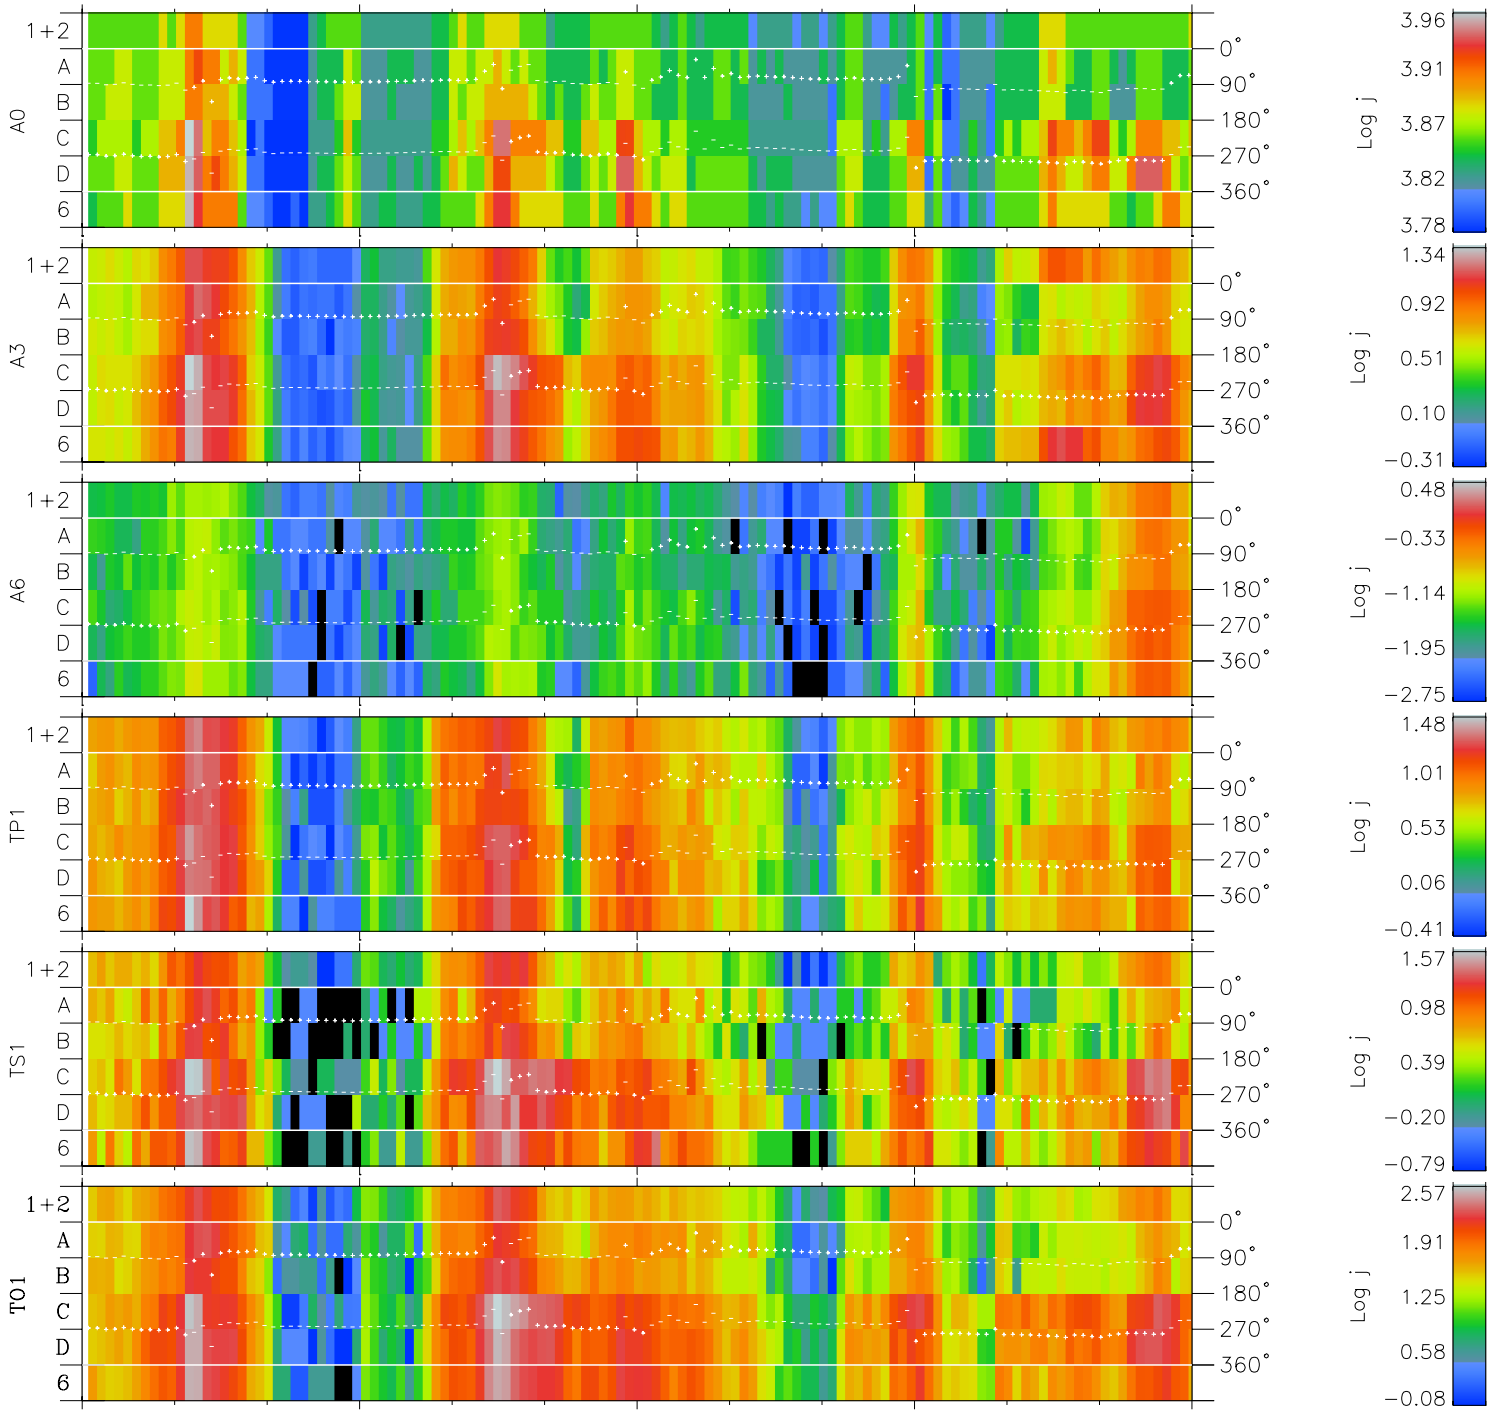

Galileo EPD Real Time Azimuth Anisotropies 97268

Software Version: RTAZIM_FLUX V 1.20
Data Production: 06-03-00
Plot Production: Sun Sep 16 02:31:40 2001
Color File: wondr3
Geofactor File: 1.1

00:00:00 1997-268	268-06	268-12	268-18	00:00:00 1997-269	
+	+	+	+	+	X JSE(R _j)
-51.31	-52.93	-54.51	-56.03	-57.52	Y JSE(R _j)
21.05	20.72	20.38	20.02	19.65	Z JSE(R _j)
-0.74	-0.71	-0.68	-0.65	-0.62	

◇ = Jupiter look direction
□ = Corotation look direction