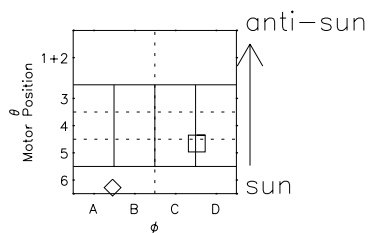

Galileo EPD Real Time R6 Ions Spectra 97267

Software Version: RTSPEC_R6 V 1.20
 Data Production: 06-03-00
 Plot Production: Sun Sep 16 02:21:30 2001
 Color File: wondr3
 Geofactor File: 1.1

- ◇ = Jupiter look direction
- = Corotation look direction