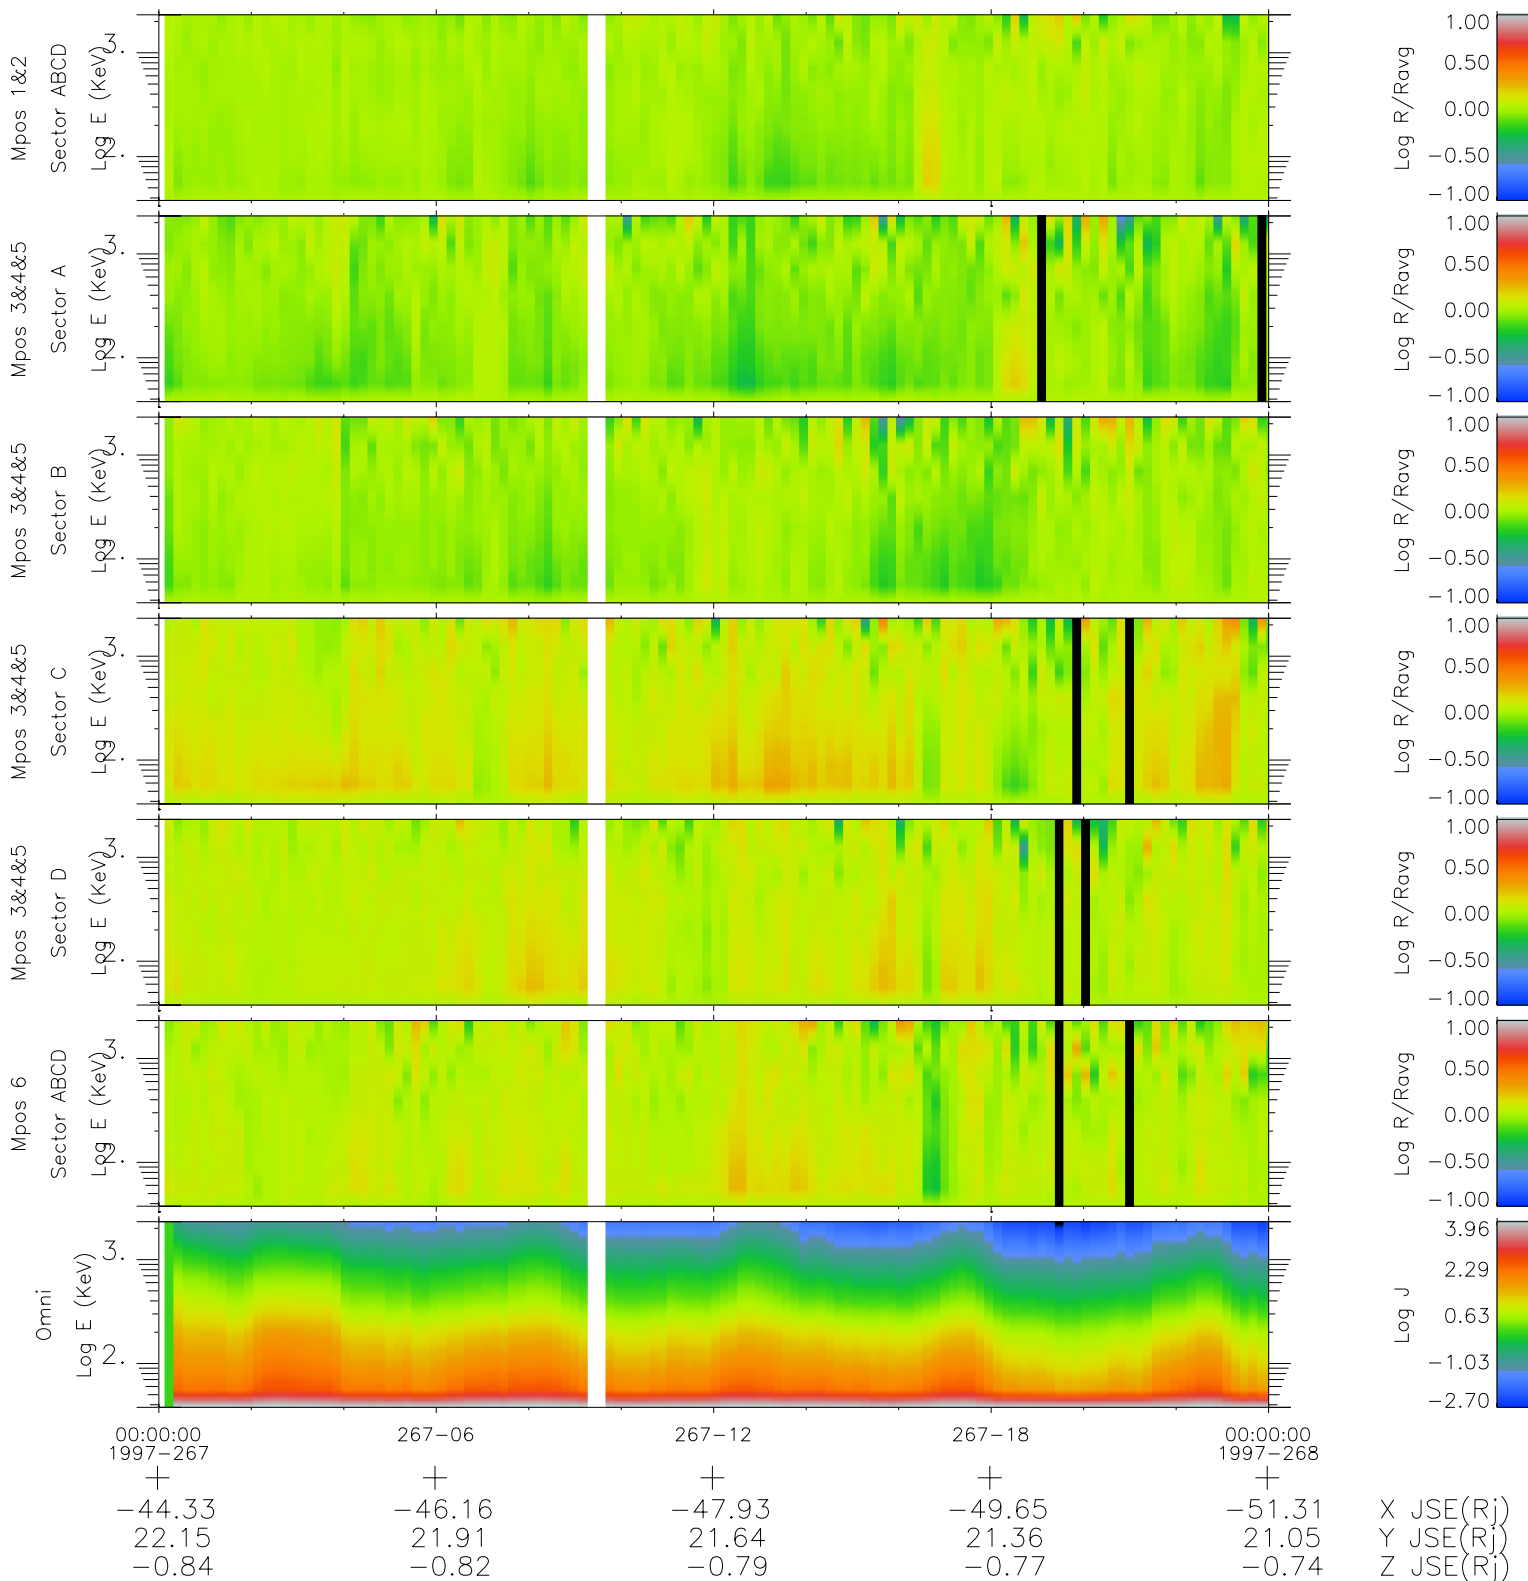

Galileo EPD Real Time R6 Ions Spectra 97267

Software Version: RTSPEC_R6 V 1.20
 Data Production: 06-03-00
 Plot Production: Sun Sep 16 02:21:30 2001
 Color File: wondr3
 Geofactor File: 1.1

- ◇ = Jupiter look direction
- = Corotation look direction