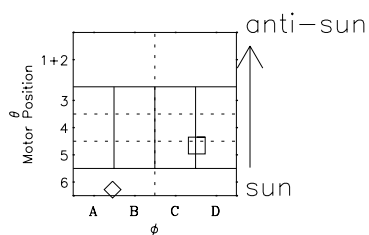

Galileo EPD Real-Time Omni 97267

Software Version: RTLINE_OMNI V 1.20
Data Production: 06-03-00
Plot Production: Sun Sep 16 02:23:47 2001

◇ = Jupiter look direction
□ = Corotation look direction