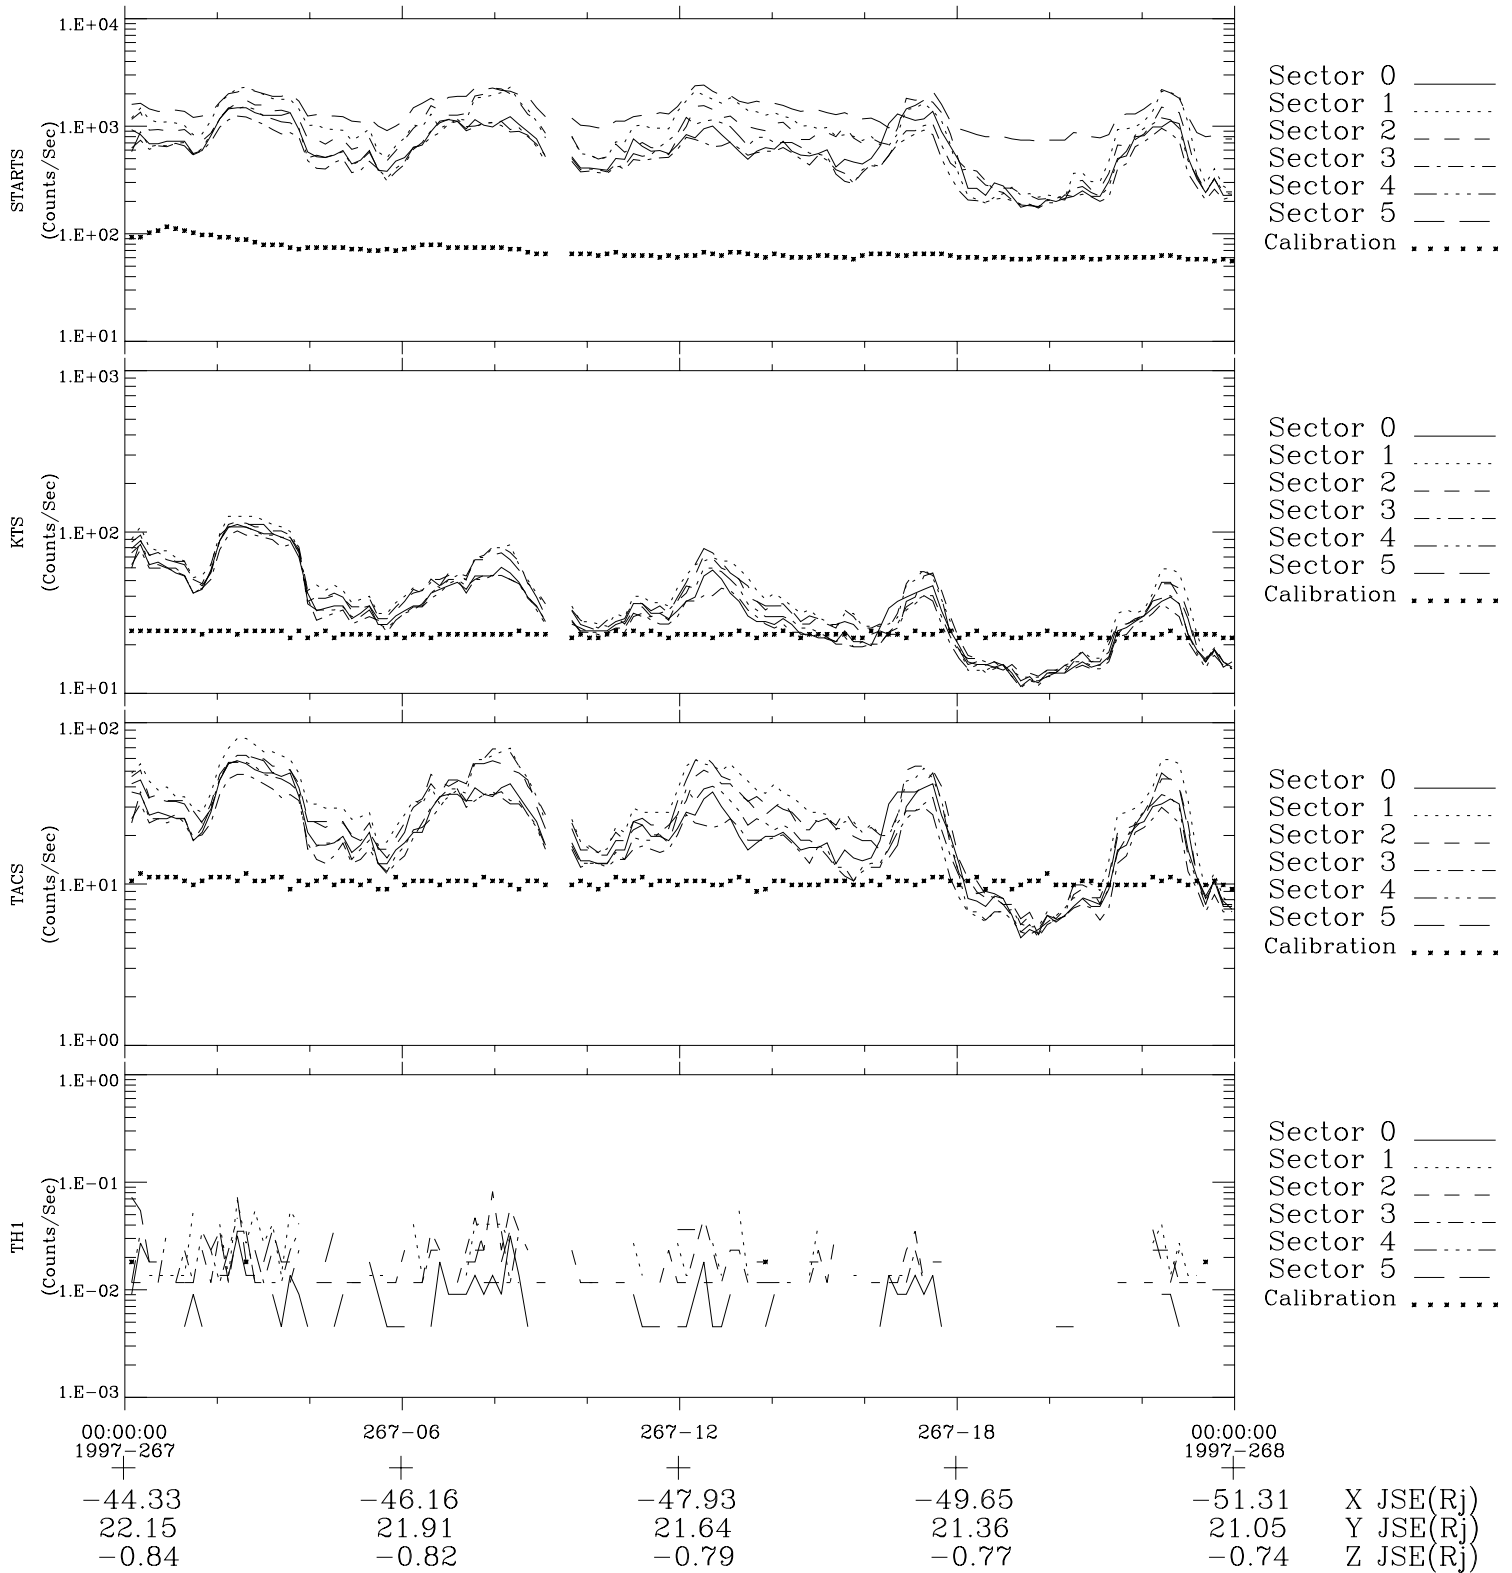

Galileo EPD Real-Time Six-Sector 97267

Software Version: RTLINE_R6 V 1.20
Data Production: 06-03-00
Plot Production: Sun Sep 16 02:23:56 2001

◇ = Jupiter look direction
□ = Corotation look direction