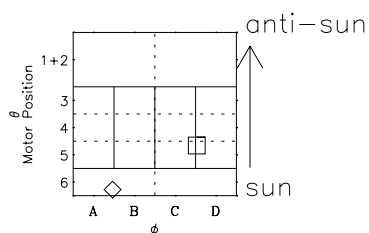

Galileo EPD Real-Time Six-Sector 97267

Software Version: RTLINE_R6 V 1.20
Data Production: 06-03-00
Plot Production: Sun Sep 16 02:23:56 2001

◇ = Jupiter look direction
□ = Corotation look direction