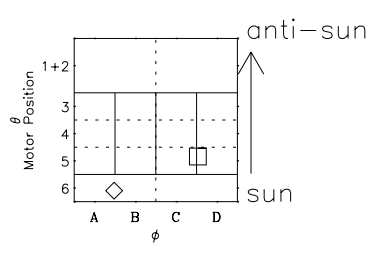

# Galileo EPD Real Time Omni Spectrum 97266

Software Version: RTSPEC\_OMNI V 1.20  
 Data Production: 06-03-00  
 Plot Production: Sun Sep 16 02:10:20 2001  
 Color File: wondr3  
 Geofactor File: 1.1

◇ = Jupiter look direction  
 □ = Corotation look direction