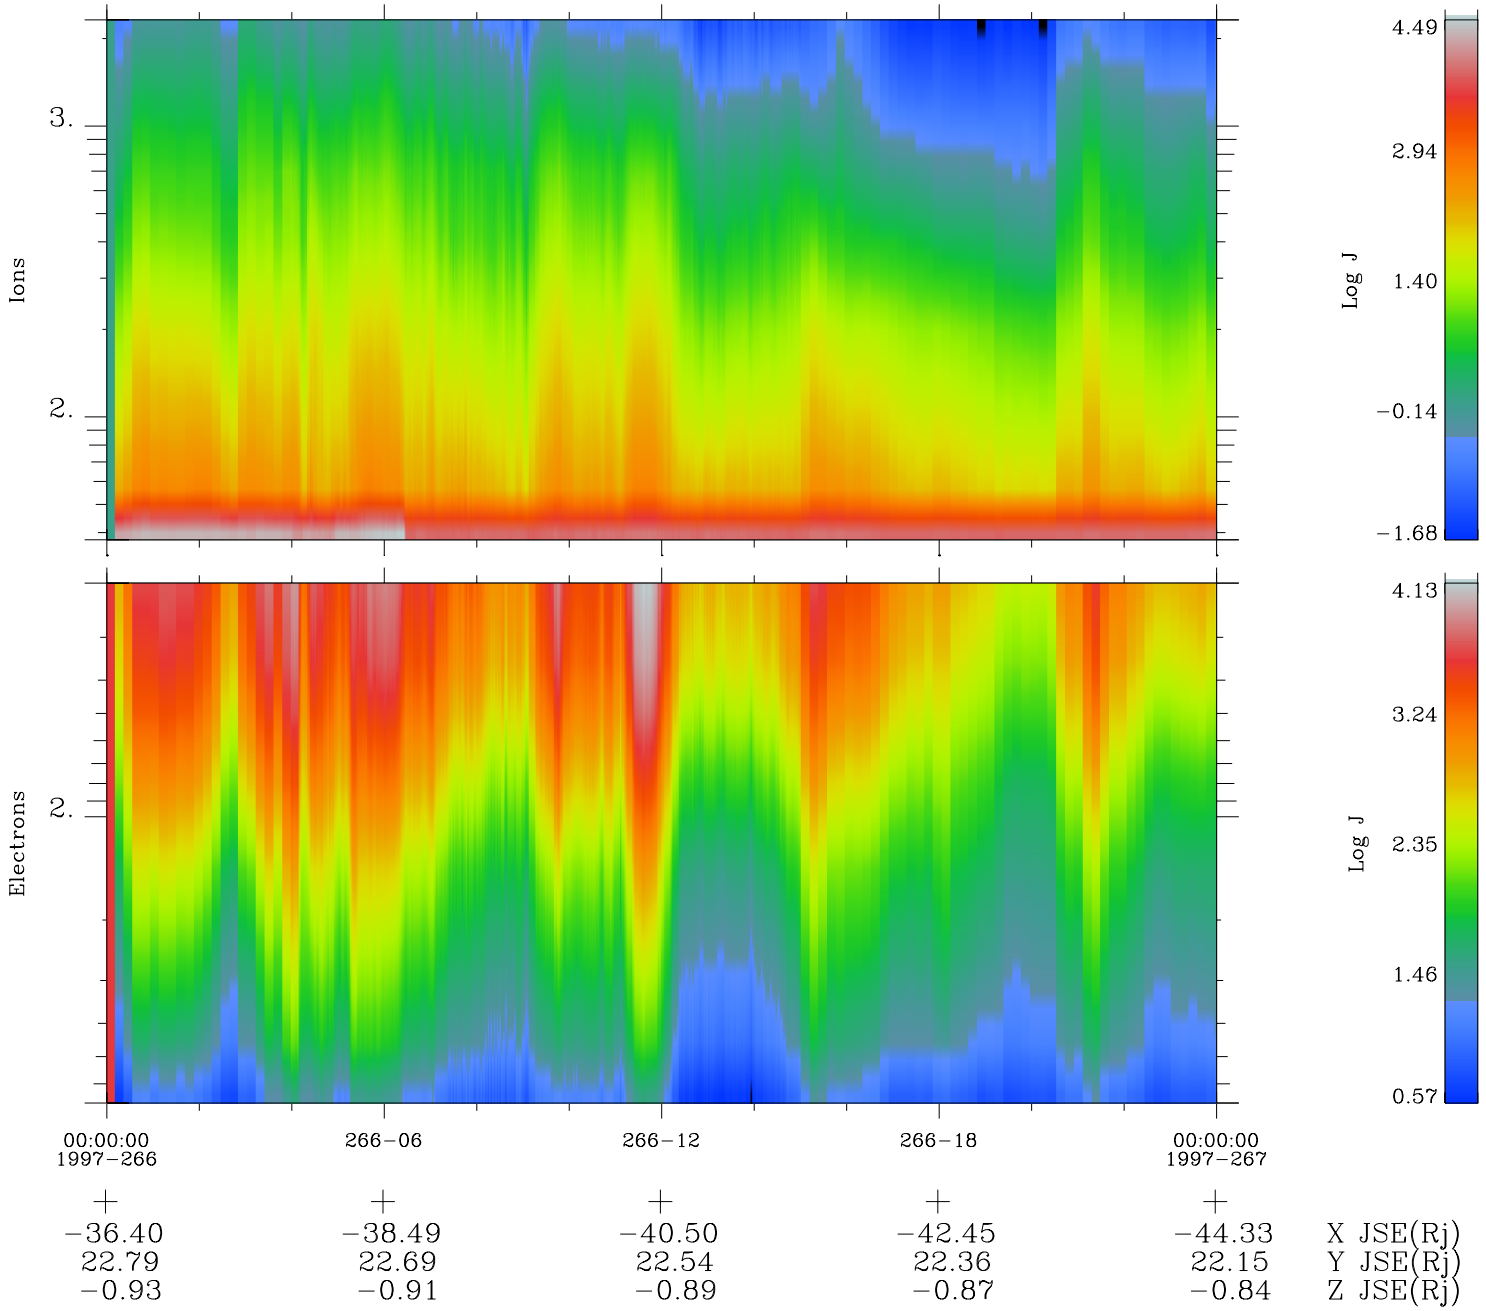

# Galileo EPD Real Time Omni Spectrum 97266

Software Version: RTSPEC\_OMNI V 1.20  
 Data Production: 06-03-00  
 Plot Production: Sun Sep 16 02:10:20 2001  
 Color File: wondr3  
 Geofactor File: 1.1

◇ = Jupiter look direction  
 □ = Corotation look direction