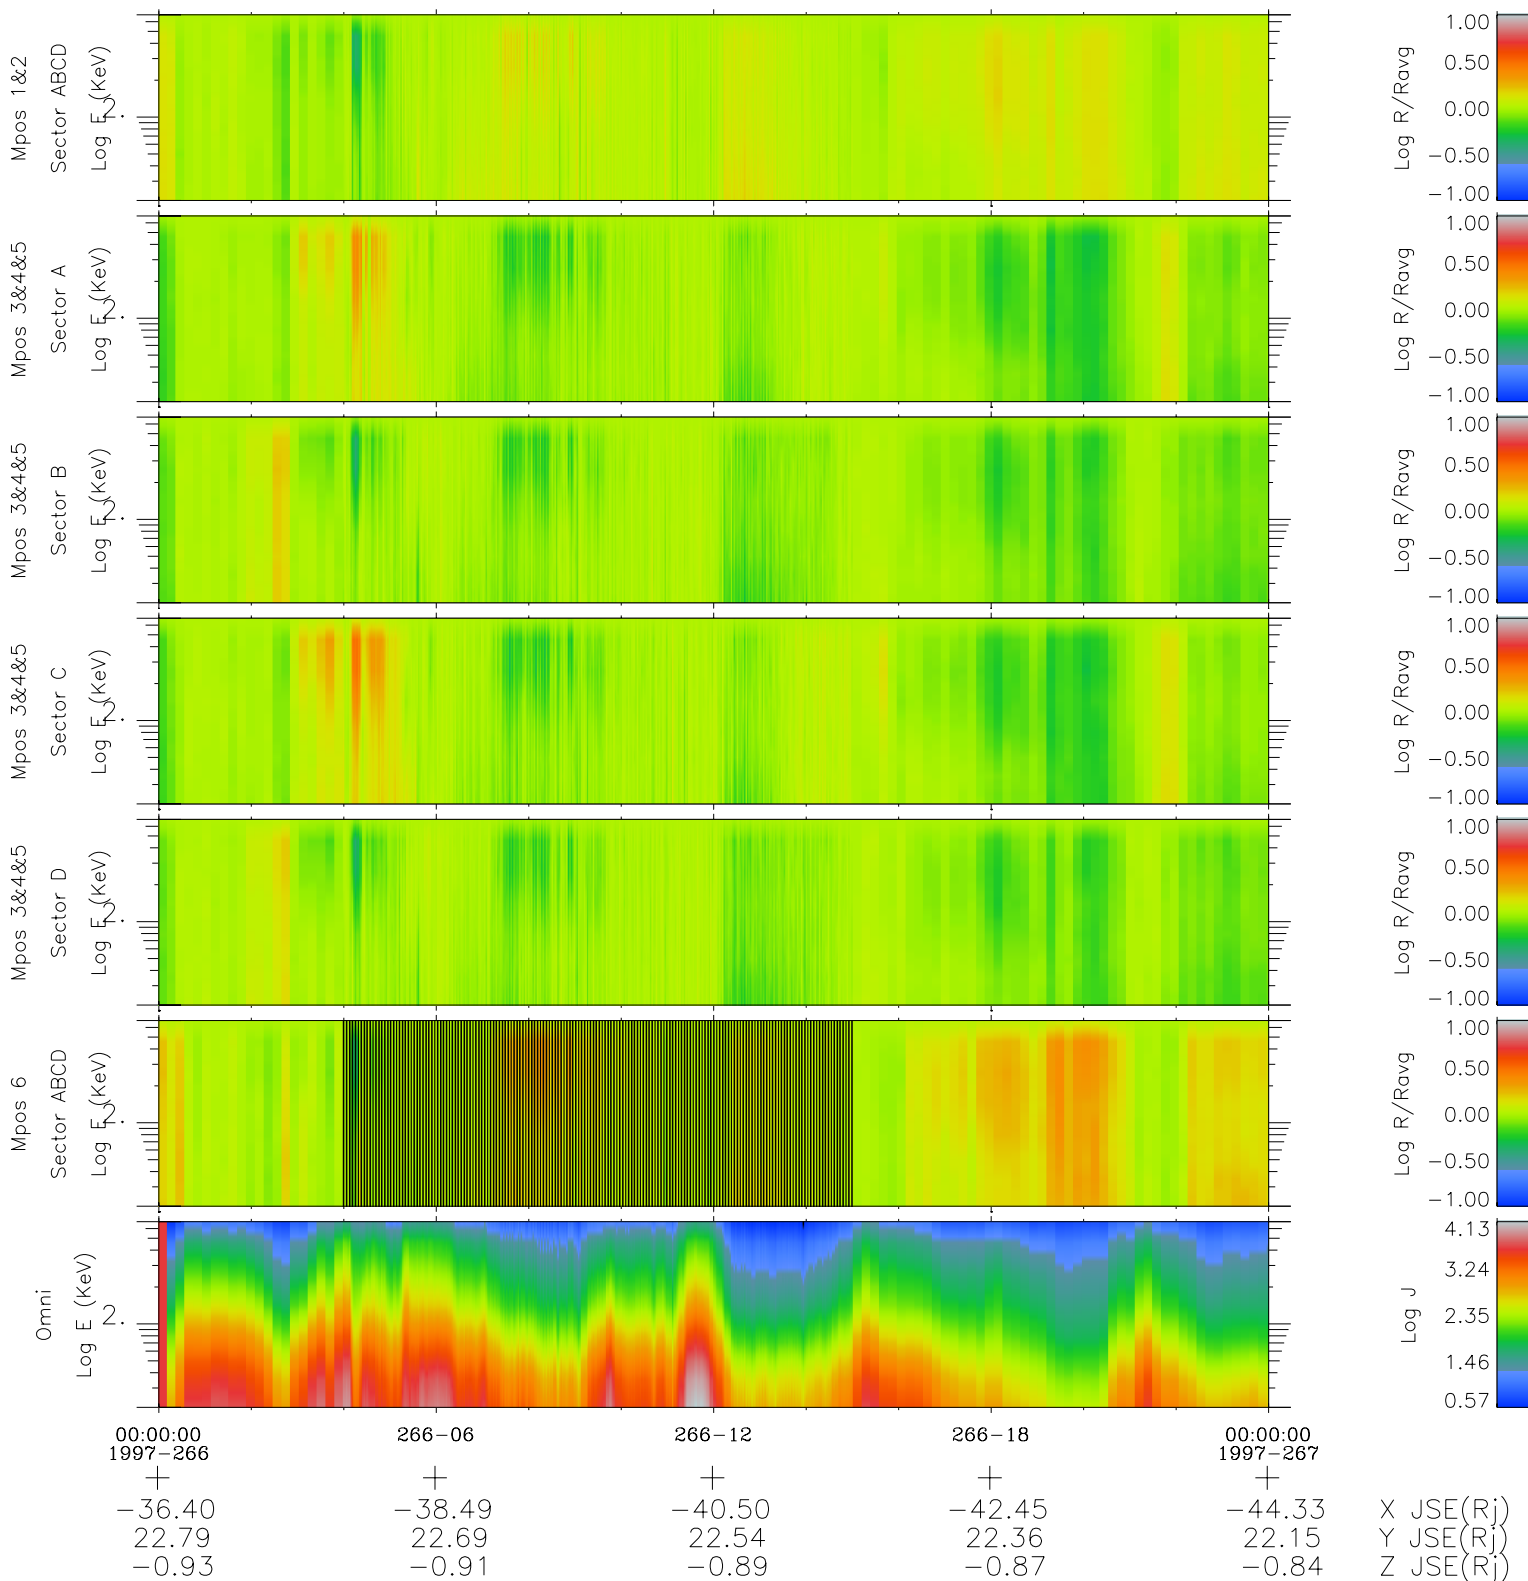

# Galileo EPD Real Time R6 Electrons Spectra 97266

Software Version: RTSPEC\_R6 V 1.20  
 Data Production: 06-03-00  
 Plot Production: Sun Sep 16 02:10:06 2001  
 Color File: wondr3  
 Geofactor File: 1.1

◇ = Jupiter look direction  
 □ = Corotation look direction