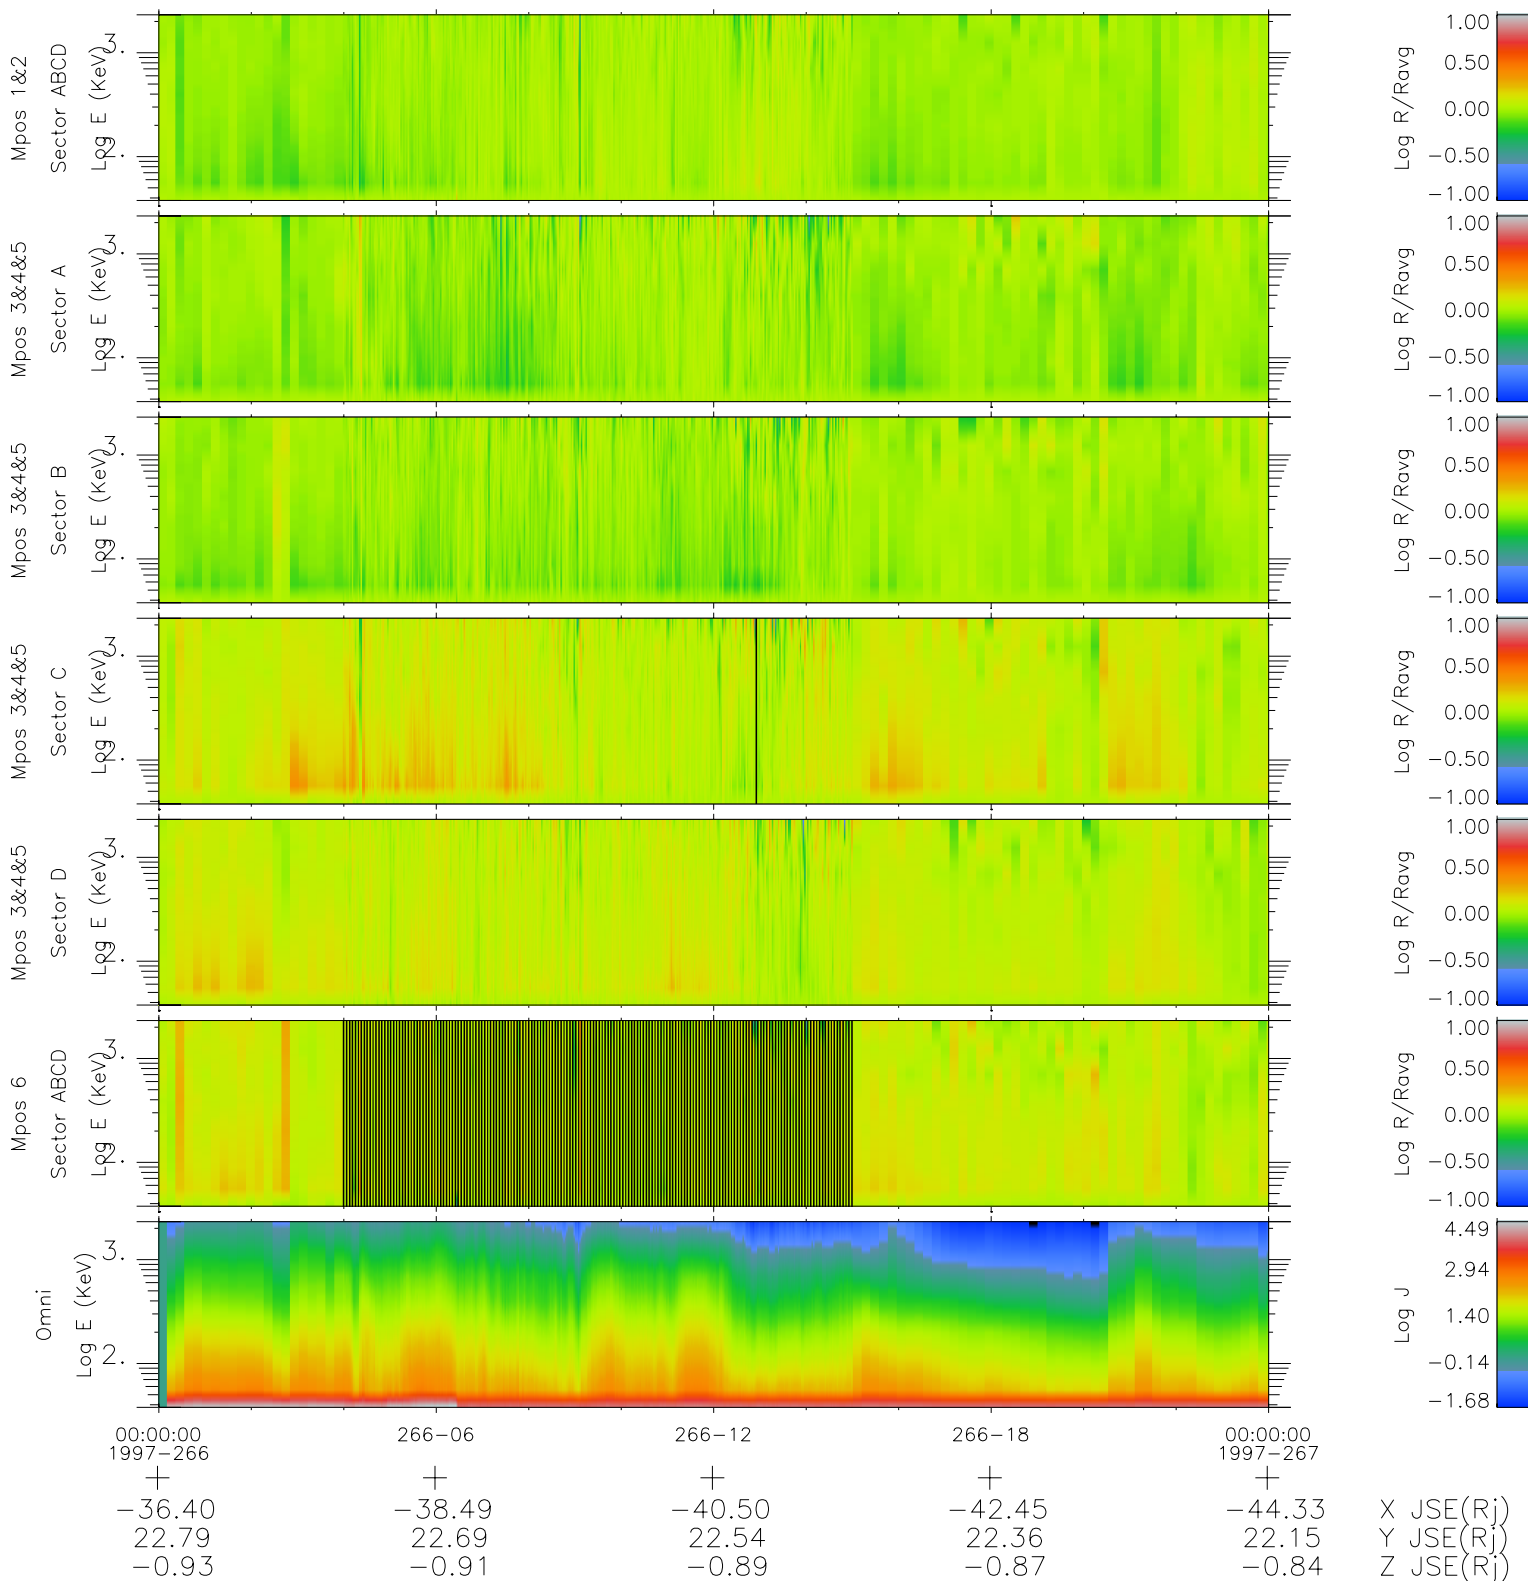

Galileo EPD Real Time R6 Ions Spectra 97266

Software Version: RTSPEC_R6 V 1.20
 Data Production: 06-03-00
 Plot Production: Sun Sep 16 02:09:51 2001
 Color File: wondr3
 Geofactor File: 1.1

- ◇ = Jupiter look direction
- = Corotation look direction