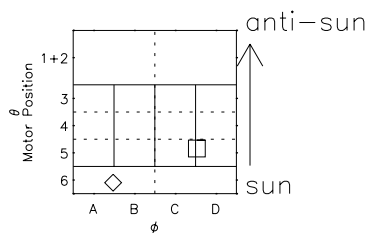

Galileo EPD Real Time R6 Ions Spectra 97266

Software Version: RTSPEC_R6 V 1.20
 Data Production: 06-03-00
 Plot Production: Sun Sep 16 02:09:51 2001
 Color File: wondr3
 Geofactor File: 1.1

- ◇ = Jupiter look direction
- = Corotation look direction