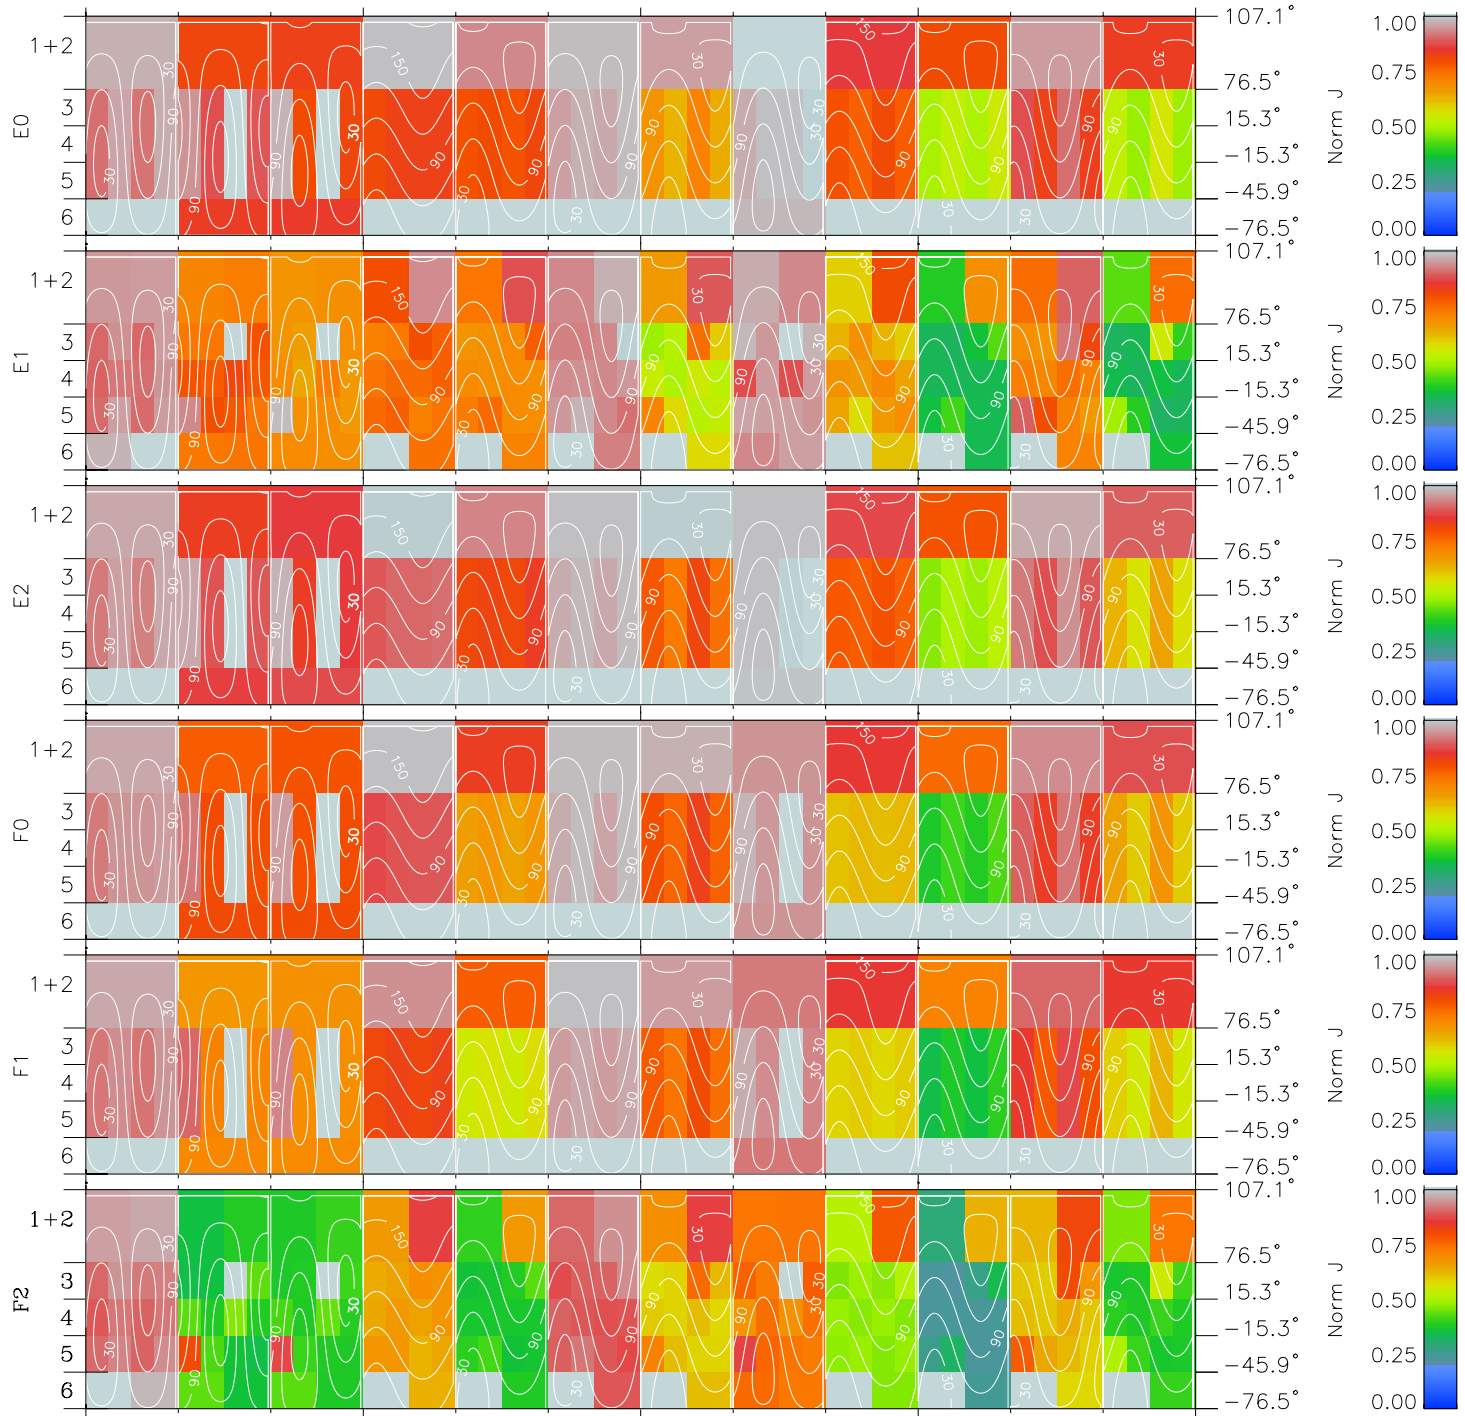

# Galileo EPD Real Time All-Sky Anisotropies 97266

Software Version: RTSKY\_NORM V 1.20  
 Data Production: 06-03-00  
 Plot Production: Sun Sep 16 02:11:55 2001  
 Color File: wondr3  
 Geofactor File: 1.1

00:00:00 1997-266	266-06	266-12	266-18	00:00:00 1997-267	X JSE(R <sub>j</sub> )
+	+	+	+	+	
-36.40	-38.49	-40.50	-42.45	-44.33	Y JSE(R <sub>j</sub> )
22.79	22.69	22.54	22.36	22.15	Z JSE(R <sub>j</sub> )
-0.93	-0.91	-0.89	-0.87	-0.84	

- ◇ = Jupiter look direction
- = Corotation look direction