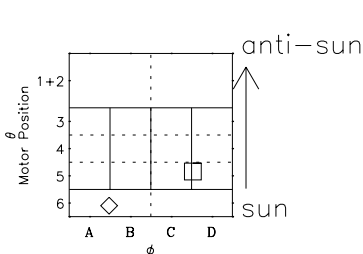

Galileo EPD Real-Time Omni 97266

Software Version: RTLINE_OMNI V 1.20
Data Production: 06-03-00
Plot Production: Sun Sep 16 02:15:04 2001

- ◇ = Jupiter look direction
- = Corotation look direction