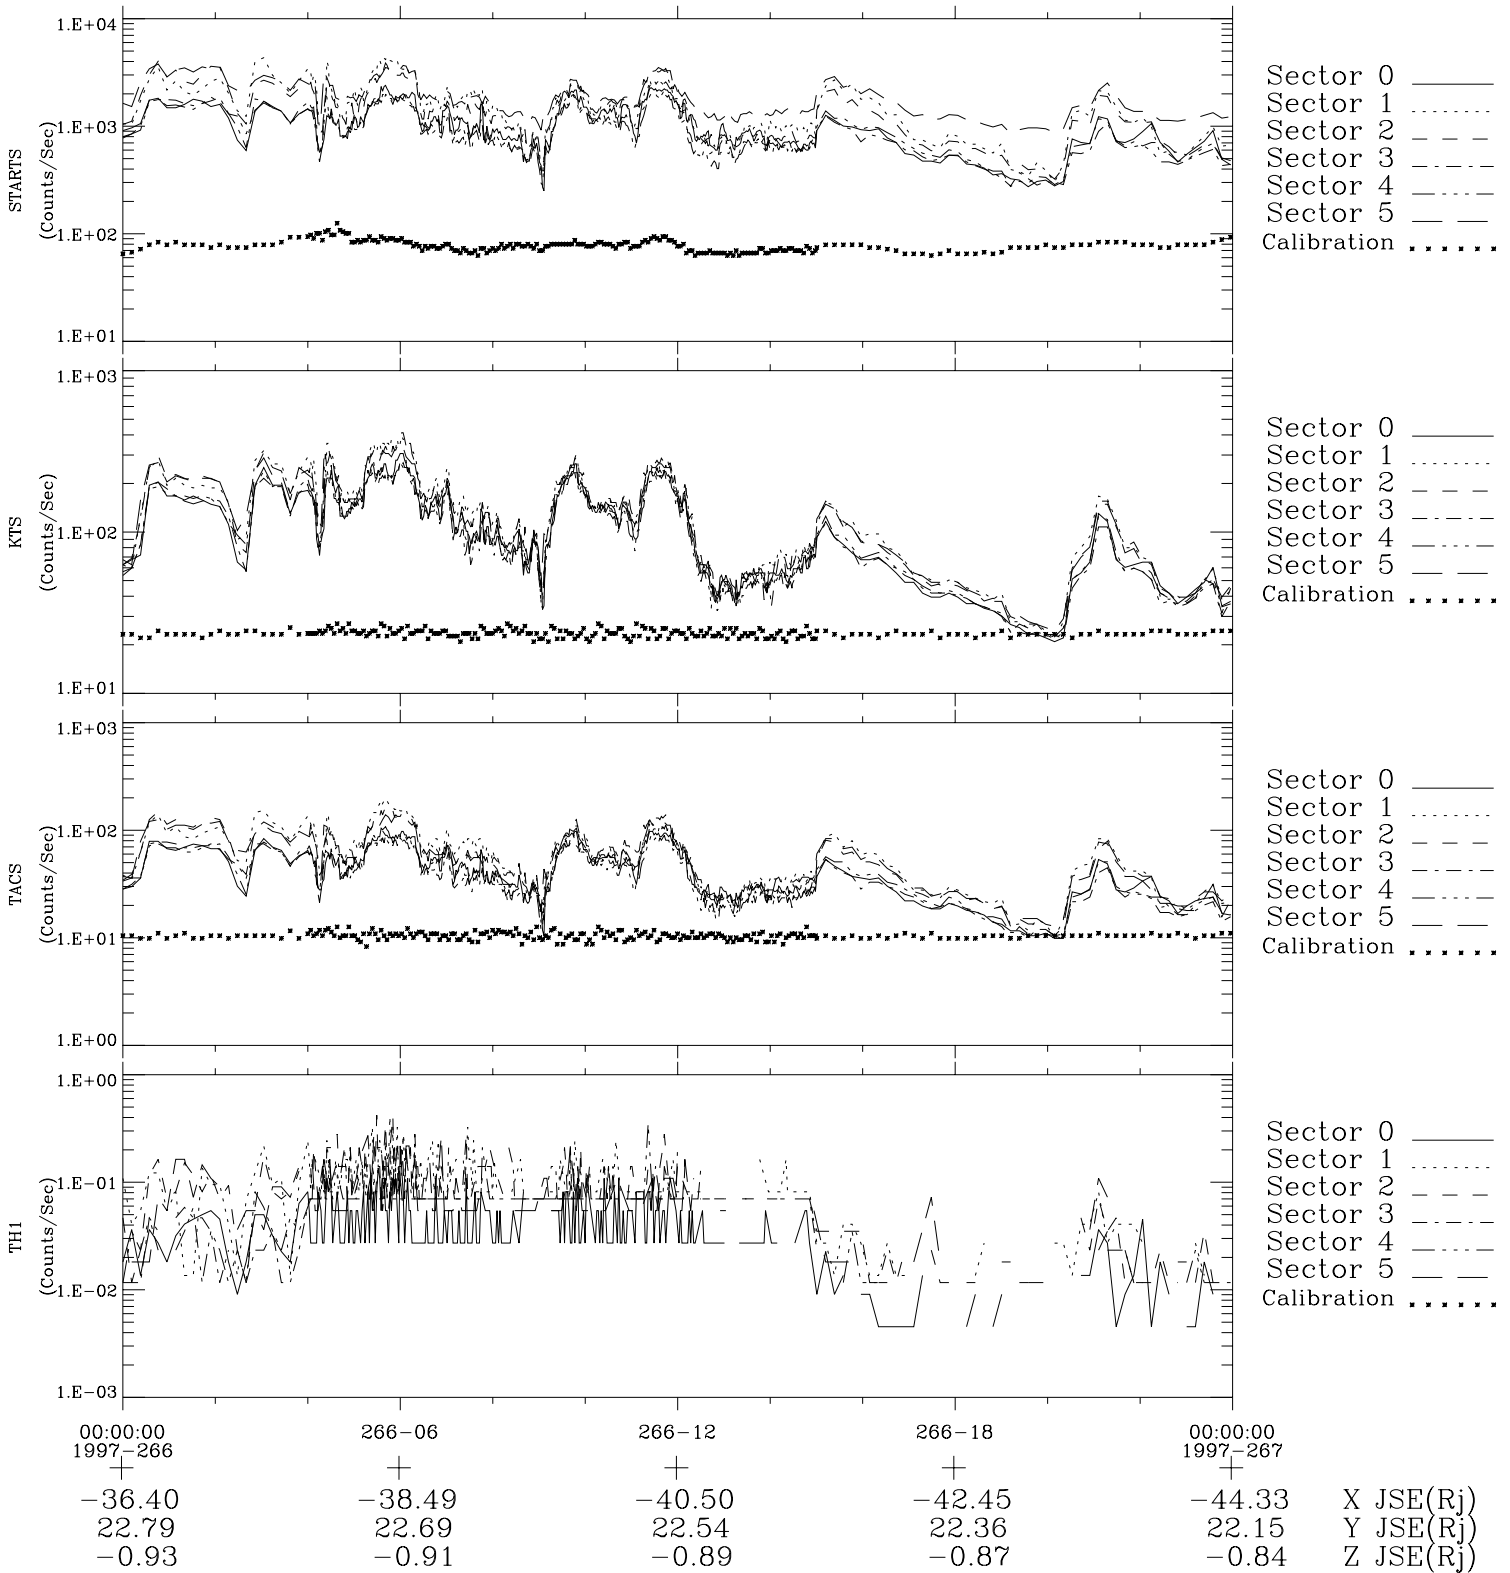

Galileo EPD Real-Time Six-Sector 97266

Software Version: RTLINE_R6 V 1.20
Data Production: 06-03-00
Plot Production: Sun Sep 16 02:15:23 2001

◇ = Jupiter look direction
□ = Corotation look direction