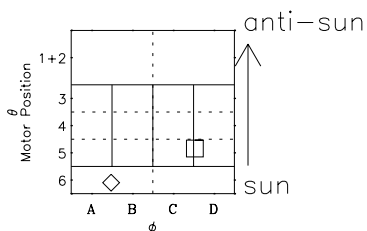

Galileo EPD Real-Time Six-Sector 97266

Software Version: RTLINE_R6 V 1.20
Data Production: 06-03-00
Plot Production: Sun Sep 16 02:15:23 2001

◇ = Jupiter look direction
□ = Corotation look direction