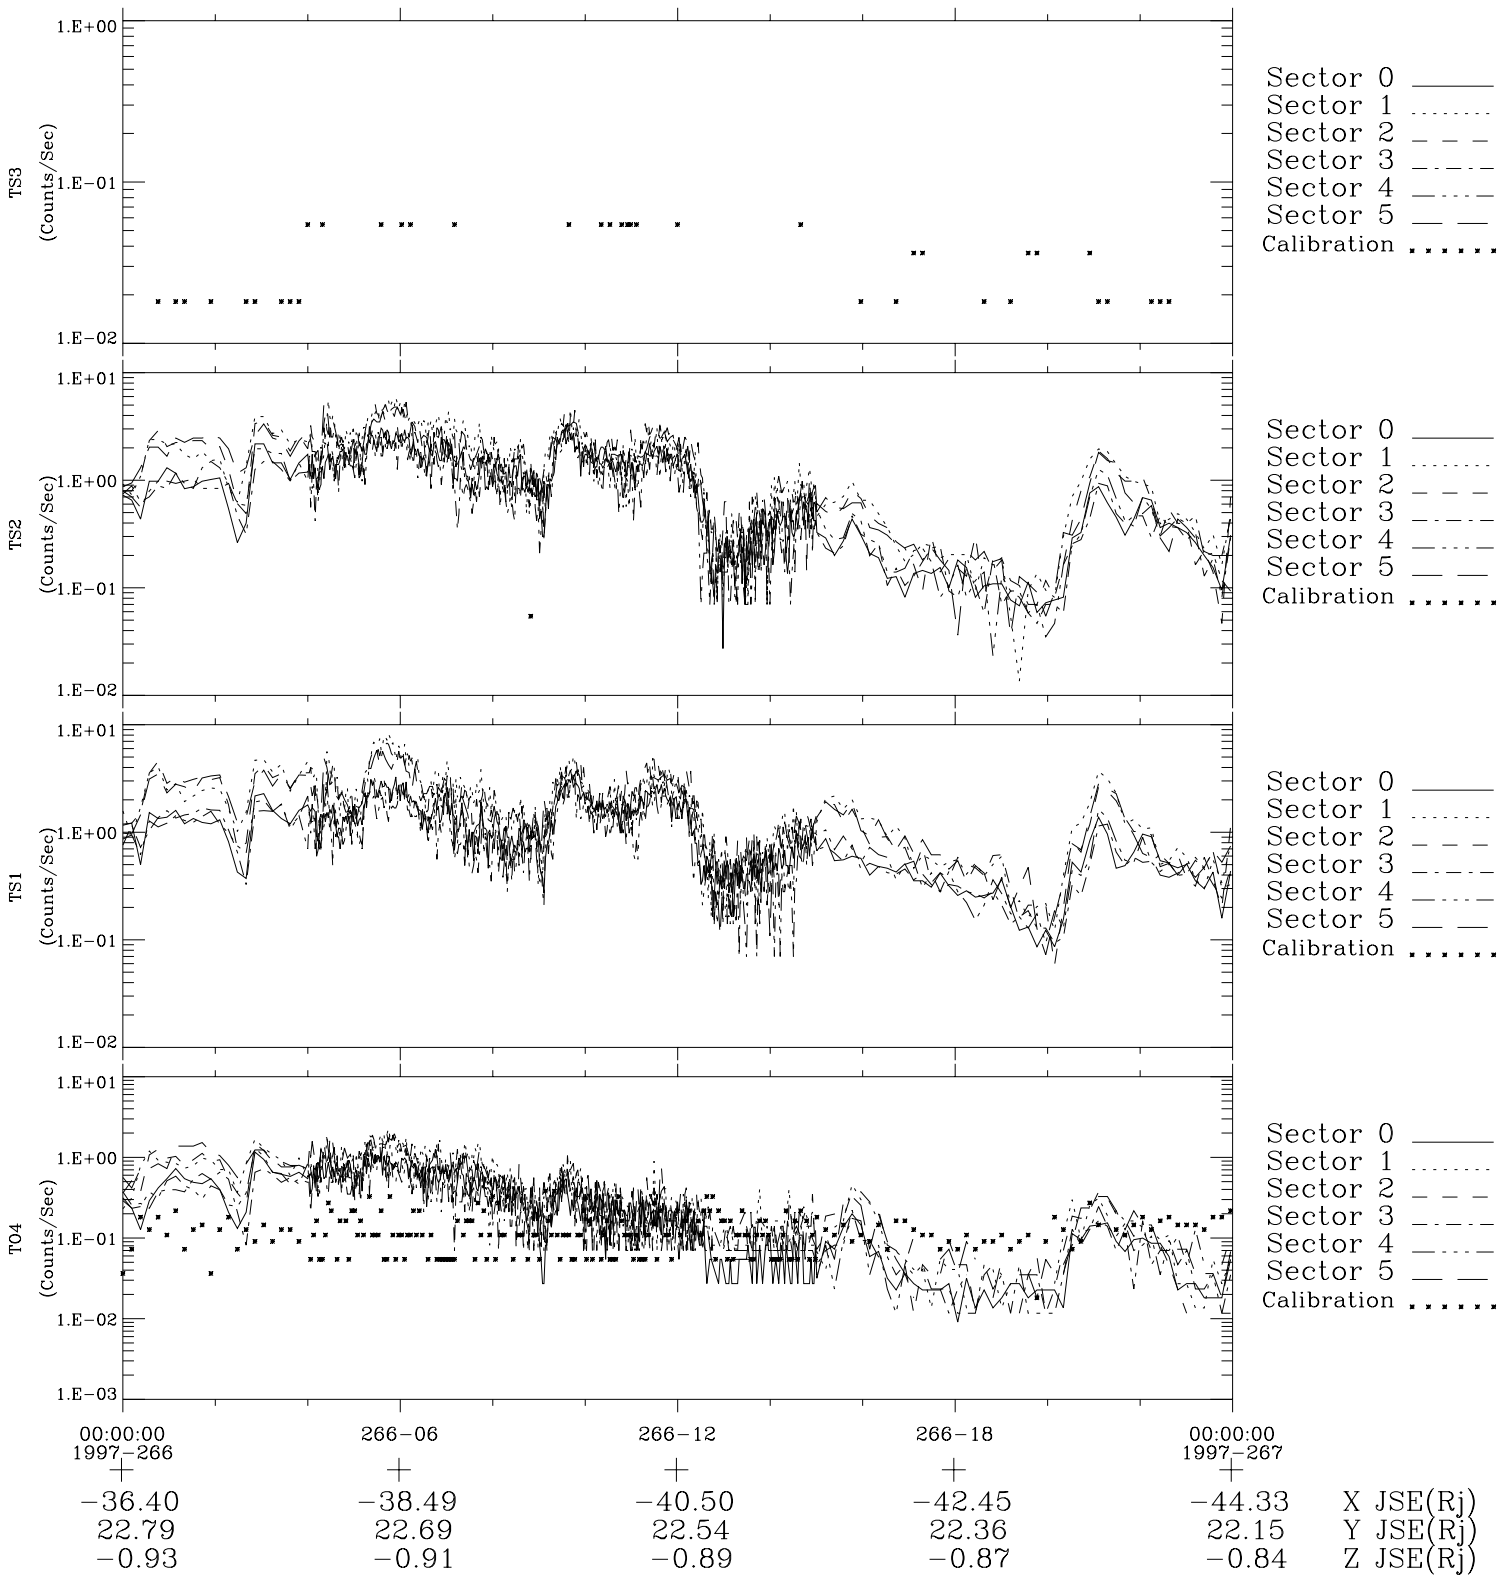

Galileo EPD Real-Time Six-Sector 97266

Software Version: RTLINE_R6 V 1.20
Data Production: 06-03-00
Plot Production: Sun Sep 16 02:15:22 2001

◇ = Jupiter look direction
□ = Corotation look direction