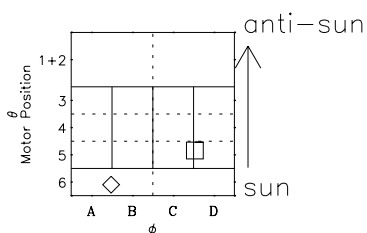

Galileo EPD Real-Time Six-Sector 97266

Software Version: RTLINE_R6 V 1.20
Data Production: 06-03-00
Plot Production: Sun Sep 16 02:15:22 2001

◇ = Jupiter look direction
□ = Corotation look direction