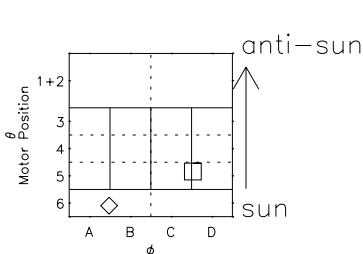

Galileo EPD Real Elevation Anisotropies 97266

Software Version: RTELEV_NORM V 1.20
Data Production: 06-03-00
Plot Production: Sun Sep 16 02:13:27 2001
Color File: wondr3
Geofactor File: 1.1

00:00:00 1997-266	266-06	266-12	266-18	00:00:00 1997-267	
+	+	+	+	+	X JSE(R _j)
-36.40	-38.49	-40.50	-42.45	-44.33	Y JSE(R _j)
22.79	22.69	22.54	22.36	22.15	Z JSE(R _j)
-0.93	-0.91	-0.89	-0.87	-0.84	

- ◇ = Jupiter look direction
- = Corotation look direction