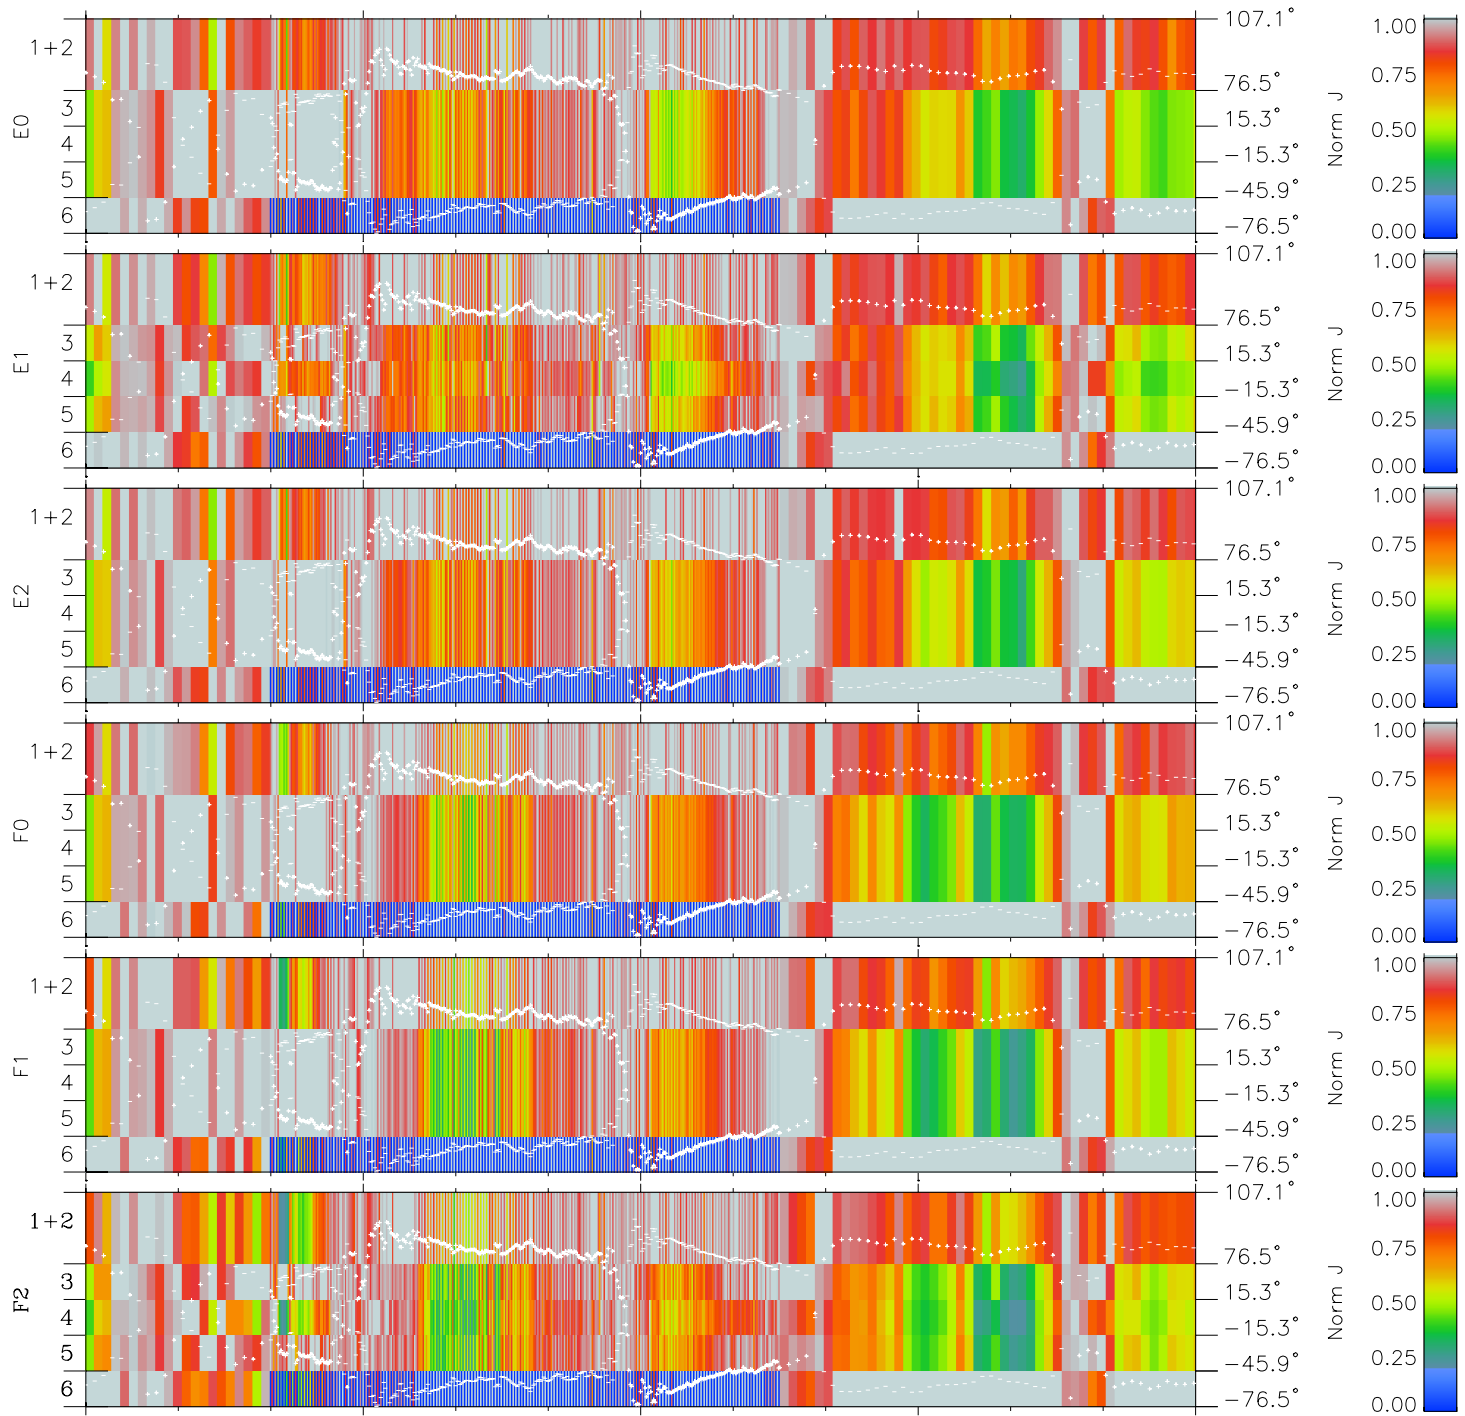

Galileo EPD Real Elevation Anisotropies 97266

Software Version: RTELEV_NORM V 1.20
Data Production: 06-03-00
Plot Production: Sun Sep 16 02:13:27 2001
Color File: wondr3
Geofactor File: 1.1

00:00:00 1997-266	266-06	266-12	266-18	00:00:00 1997-267	
+	+	+	+	+	X JSE(R _j)
-36.40	-38.49	-40.50	-42.45	-44.33	Y JSE(R _j)
22.79	22.69	22.54	22.36	22.15	Z JSE(R _j)
-0.93	-0.91	-0.89	-0.87	-0.84	

- ◇ = Jupiter look direction
- = Corotation look direction