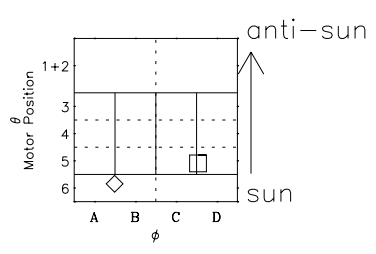

# Galileo EPD Real Time Omni Spectrum 97265

Software Version: RTSPEC\_OMNI V 1.20  
 Data Production: 06-03-00  
 Plot Production: Sun Sep 16 02:00:13 2001  
 Color File: wondr3  
 Geofactor File: 1.1

◇ = Jupiter look direction  
 □ = Corotation look direction