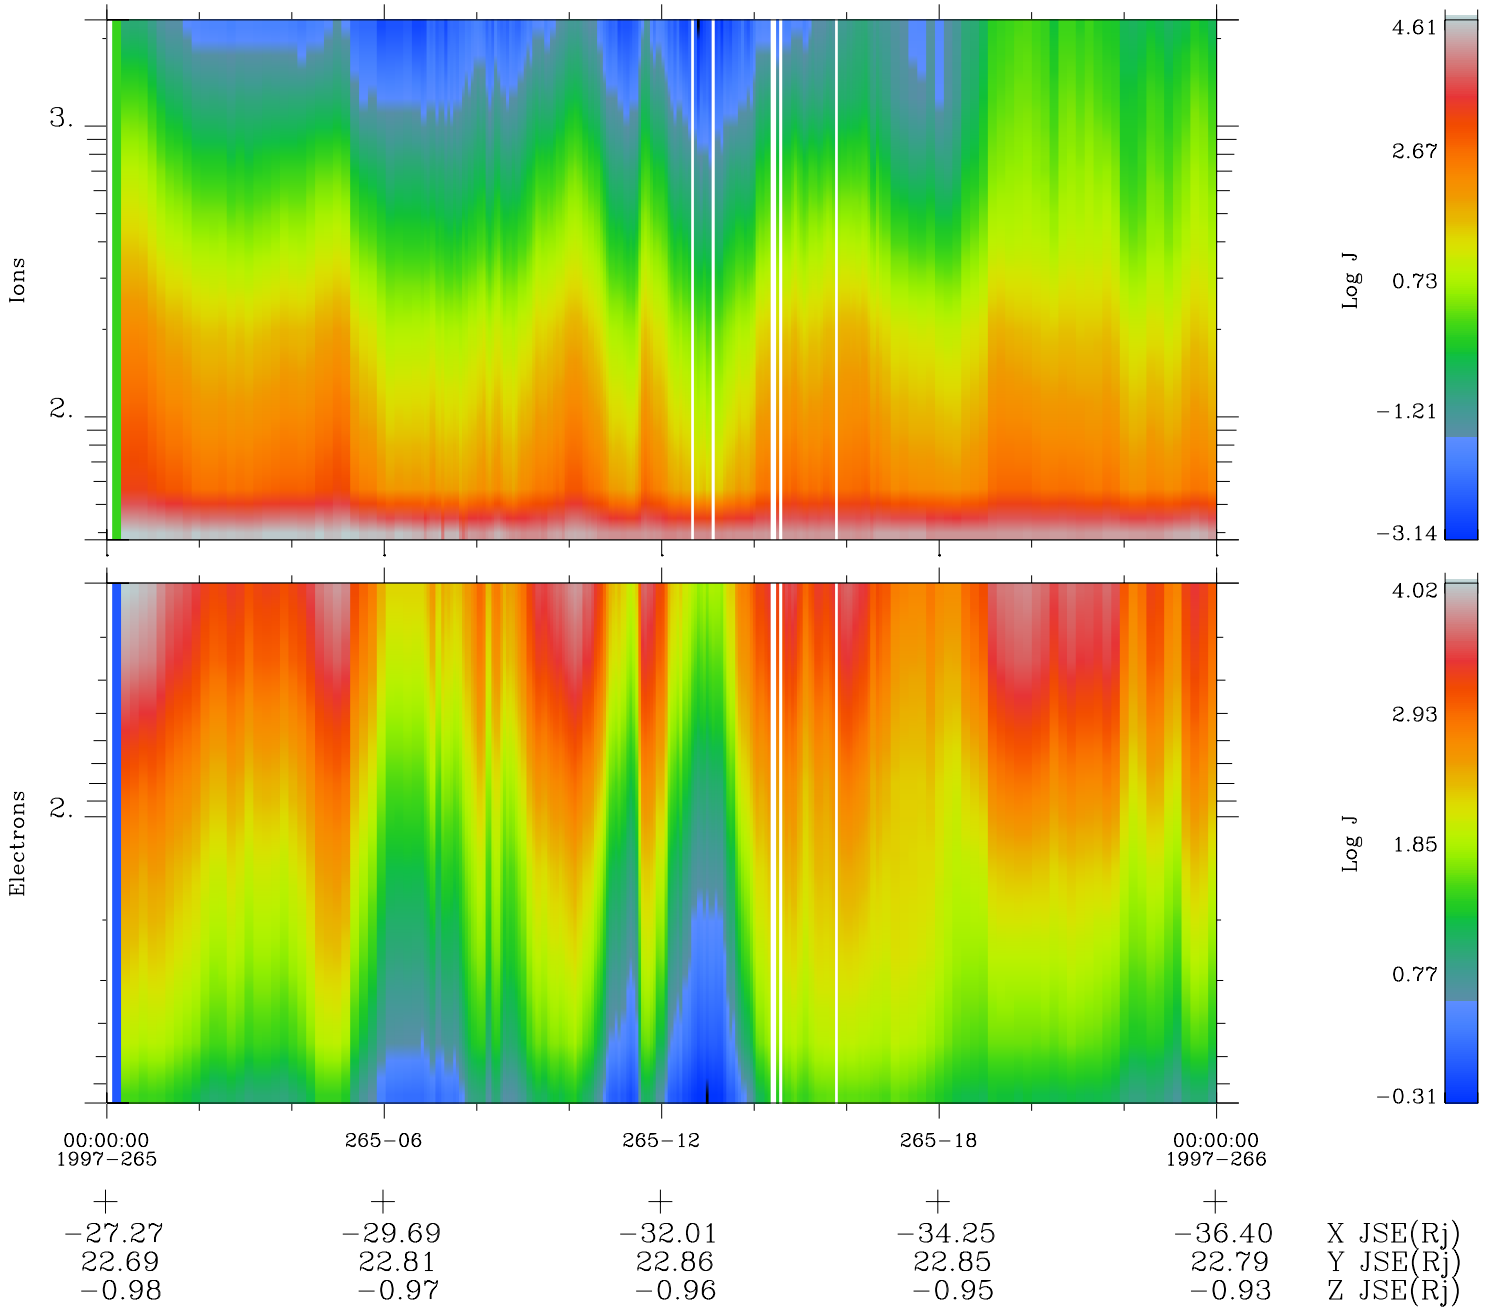

# Galileo EPD Real Time Omni Spectrum 97265

Software Version: RTSPEC\_OMNI V 1.20  
 Data Production: 06-03-00  
 Plot Production: Sun Sep 16 02:00:13 2001  
 Color File: wondr3  
 Geofactor File: 1.1

◇ = Jupiter look direction  
 □ = Corotation look direction