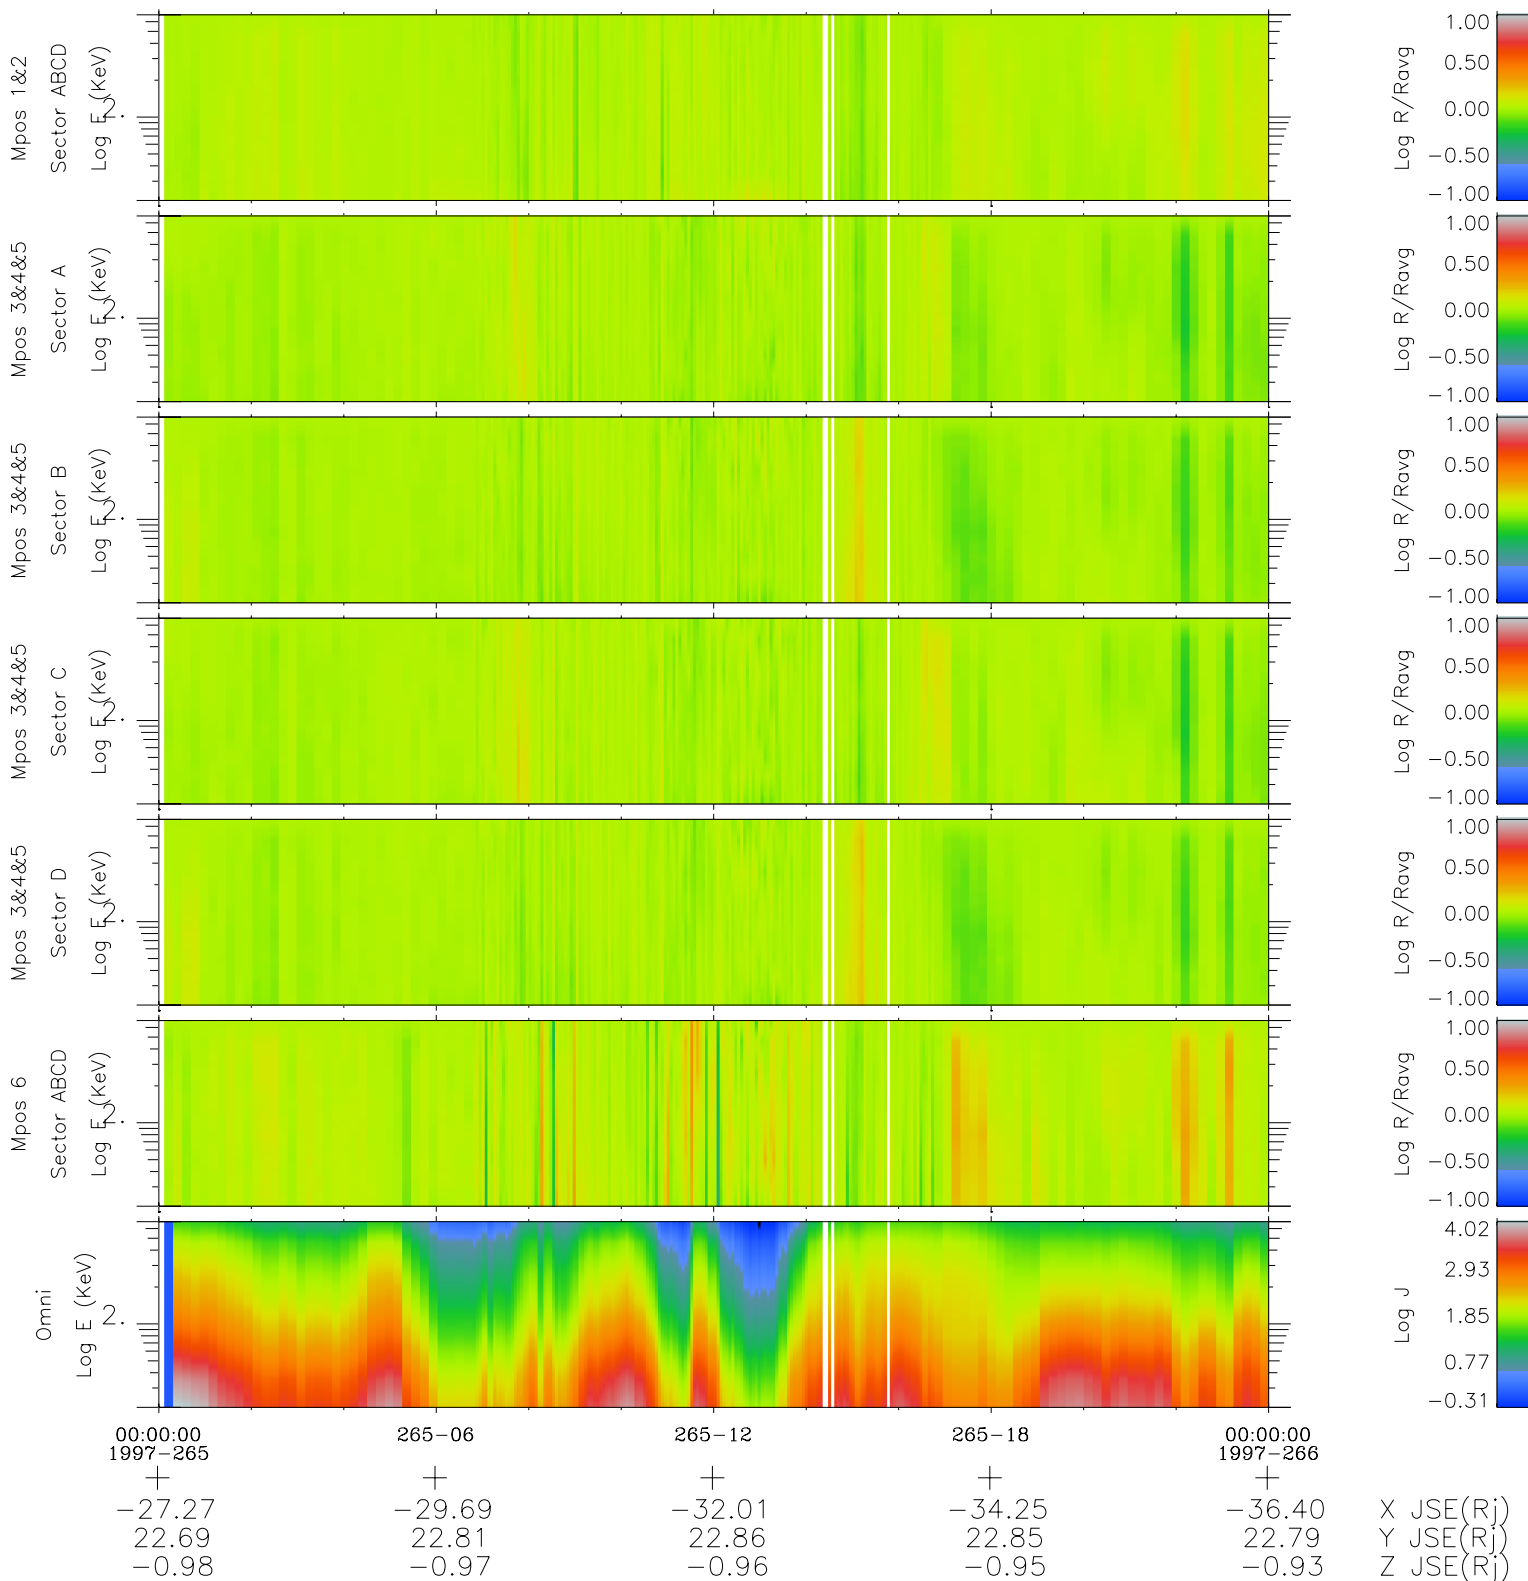

Galileo EPD Real Time R6 Electrons Spectra 97265

Software Version: RTSPEC_R6 V 1.20
 Data Production: 06-03-00
 Plot Production: Sun Sep 16 02:00:03 2001
 Color File: wondr3
 Geofactor File: 1.1

- ◇ = Jupiter look direction
- = Corotation look direction