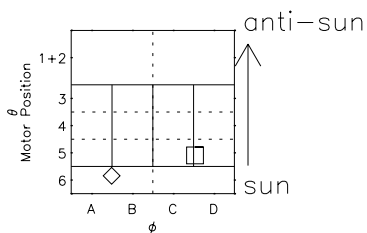

Galileo EPD Real Time R6 Electrons Spectra 97265

Software Version: RTSPEC_R6 V 1.20
 Data Production: 06-03-00
 Plot Production: Sun Sep 16 02:00:03 2001
 Color File: wondr3
 Geofactor File: 1.1

- ◇ = Jupiter look direction
- = Corotation look direction