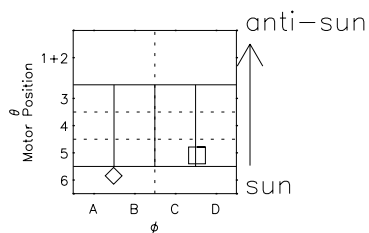

# Galileo EPD Real Time R6 Ions Spectra 97265

Software Version: RTSPEC\_R6 V 1.20  
 Data Production: 06-03-00  
 Plot Production: Sun Sep 16 01:59:53 2001  
 Color File: wondr3  
 Geofactor File: 1.1

- ◇ = Jupiter look direction
- = Corotation look direction