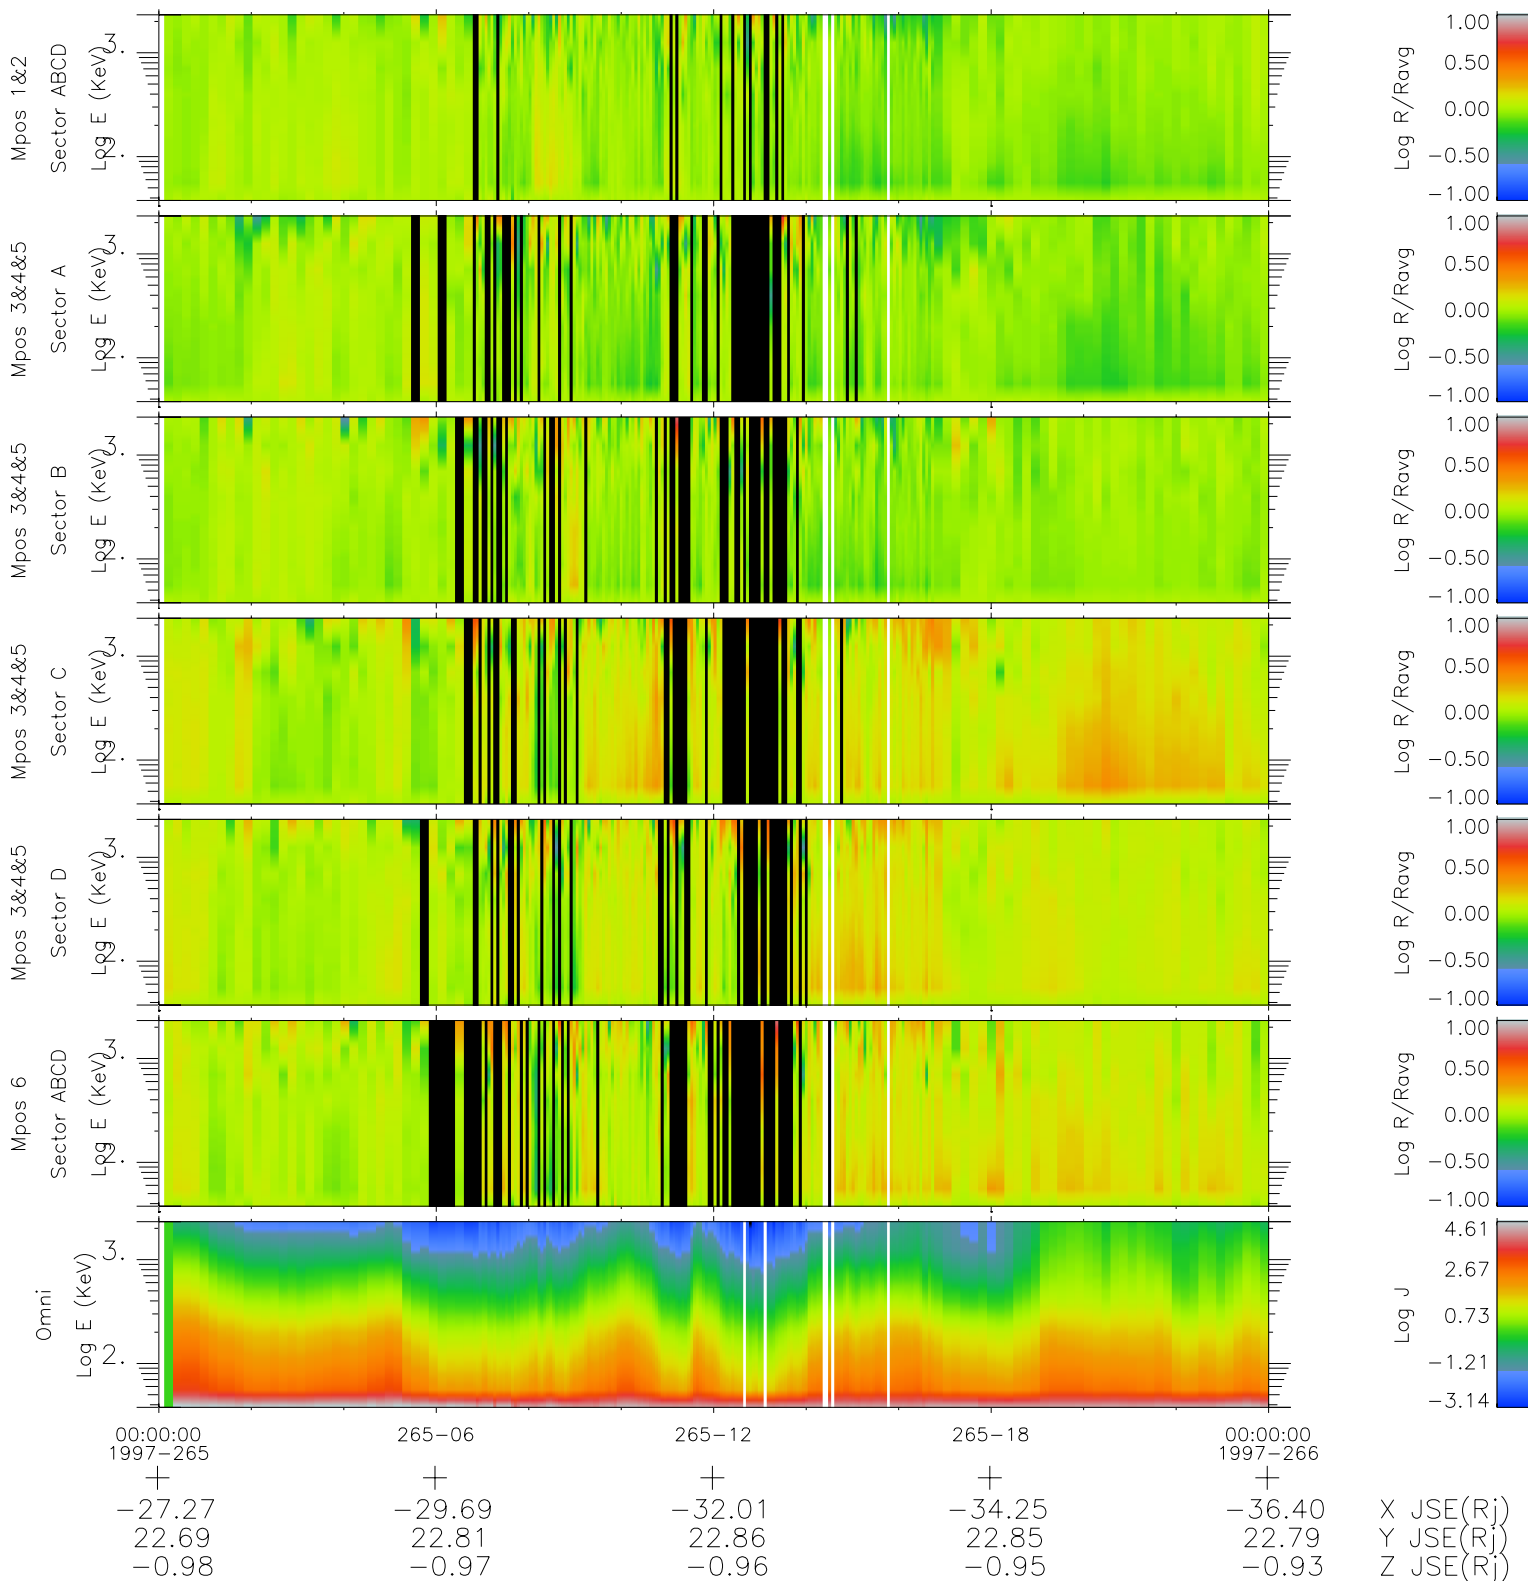

# Galileo EPD Real Time R6 Ions Spectra 97265

Software Version: RTSPEC\_R6 V 1.20  
 Data Production: 06-03-00  
 Plot Production: Sun Sep 16 01:59:53 2001  
 Color File: wondr3  
 Geofactor File: 1.1

- ◇ = Jupiter look direction
- = Corotation look direction