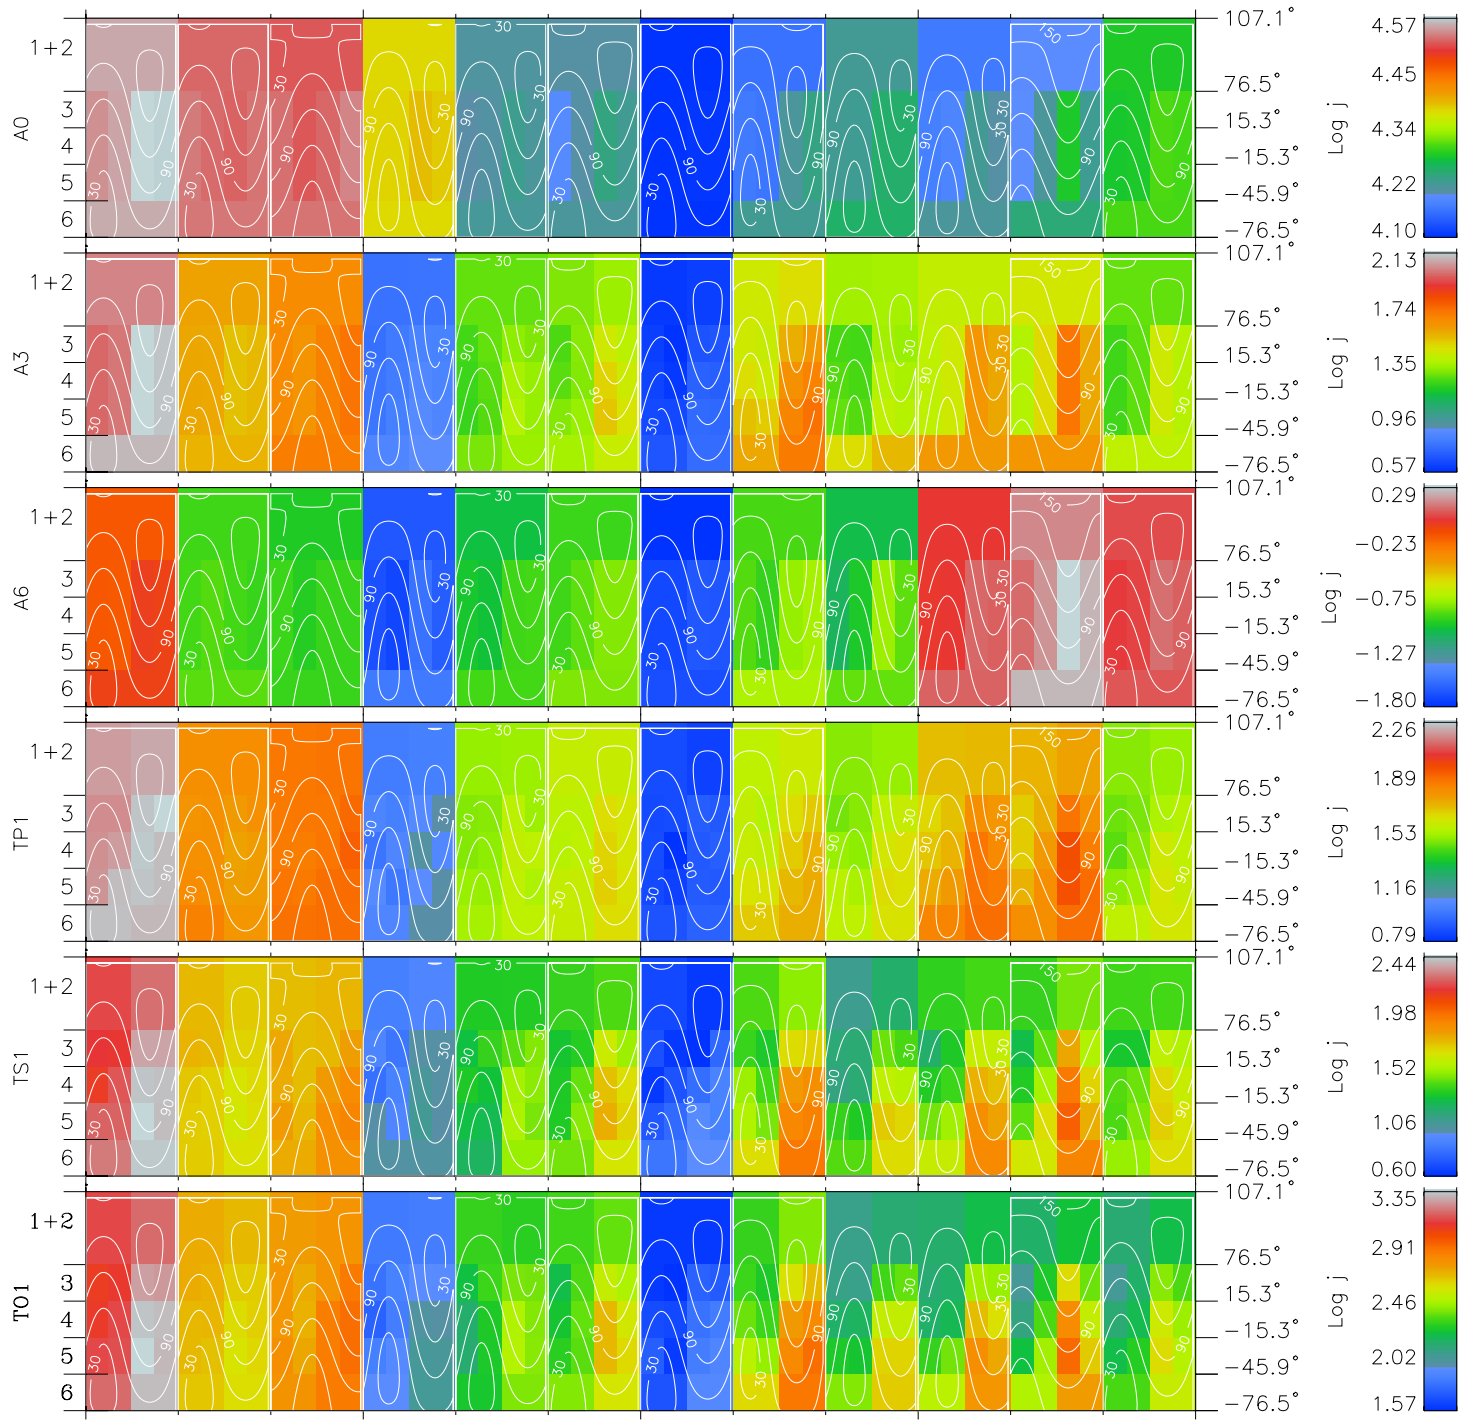

# Galileo EPD Real Time All-Sky Anisotropies 97265

Software Version: RTSKY\_FLUX V 1.20  
Data Production: 06-03-00  
Plot Production: Sun Sep 16 02:00:45 2001  
Color File: wondr3  
Geofactor File: 1.1

00:00:00 1997-265	265-06	265-12	265-18	00:00:00 1997-266	
+	+	+	+	+	X JSE(R <sub>j</sub> )
-27.27	-29.69	-32.01	-34.25	-36.40	Y JSE(R <sub>j</sub> )
22.69	22.81	22.86	22.85	22.79	Z JSE(R <sub>j</sub> )
-0.98	-0.97	-0.96	-0.95	-0.93	

- ◇ = Jupiter look direction
- = Corotation look direction