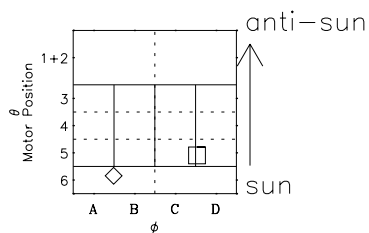

# Galileo EPD Real-Time Omni 97265

Software Version: RTLINE\_OMNI V 1.20  
Data Production: 06-03-00  
Plot Production: Sun Sep 16 02:03:16 2001

◇ = Jupiter look direction  
□ = Corotation look direction