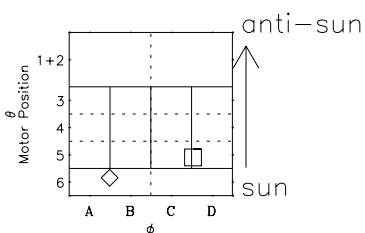

# Galileo EPD Real-Time Six-Sector 97265

Software Version: RTLINE\_R6 V 1.20  
Data Production: 06-03-00  
Plot Production: Sun Sep 16 02:03:27 2001

◇ = Jupiter look direction  
□ = Corotation look direction