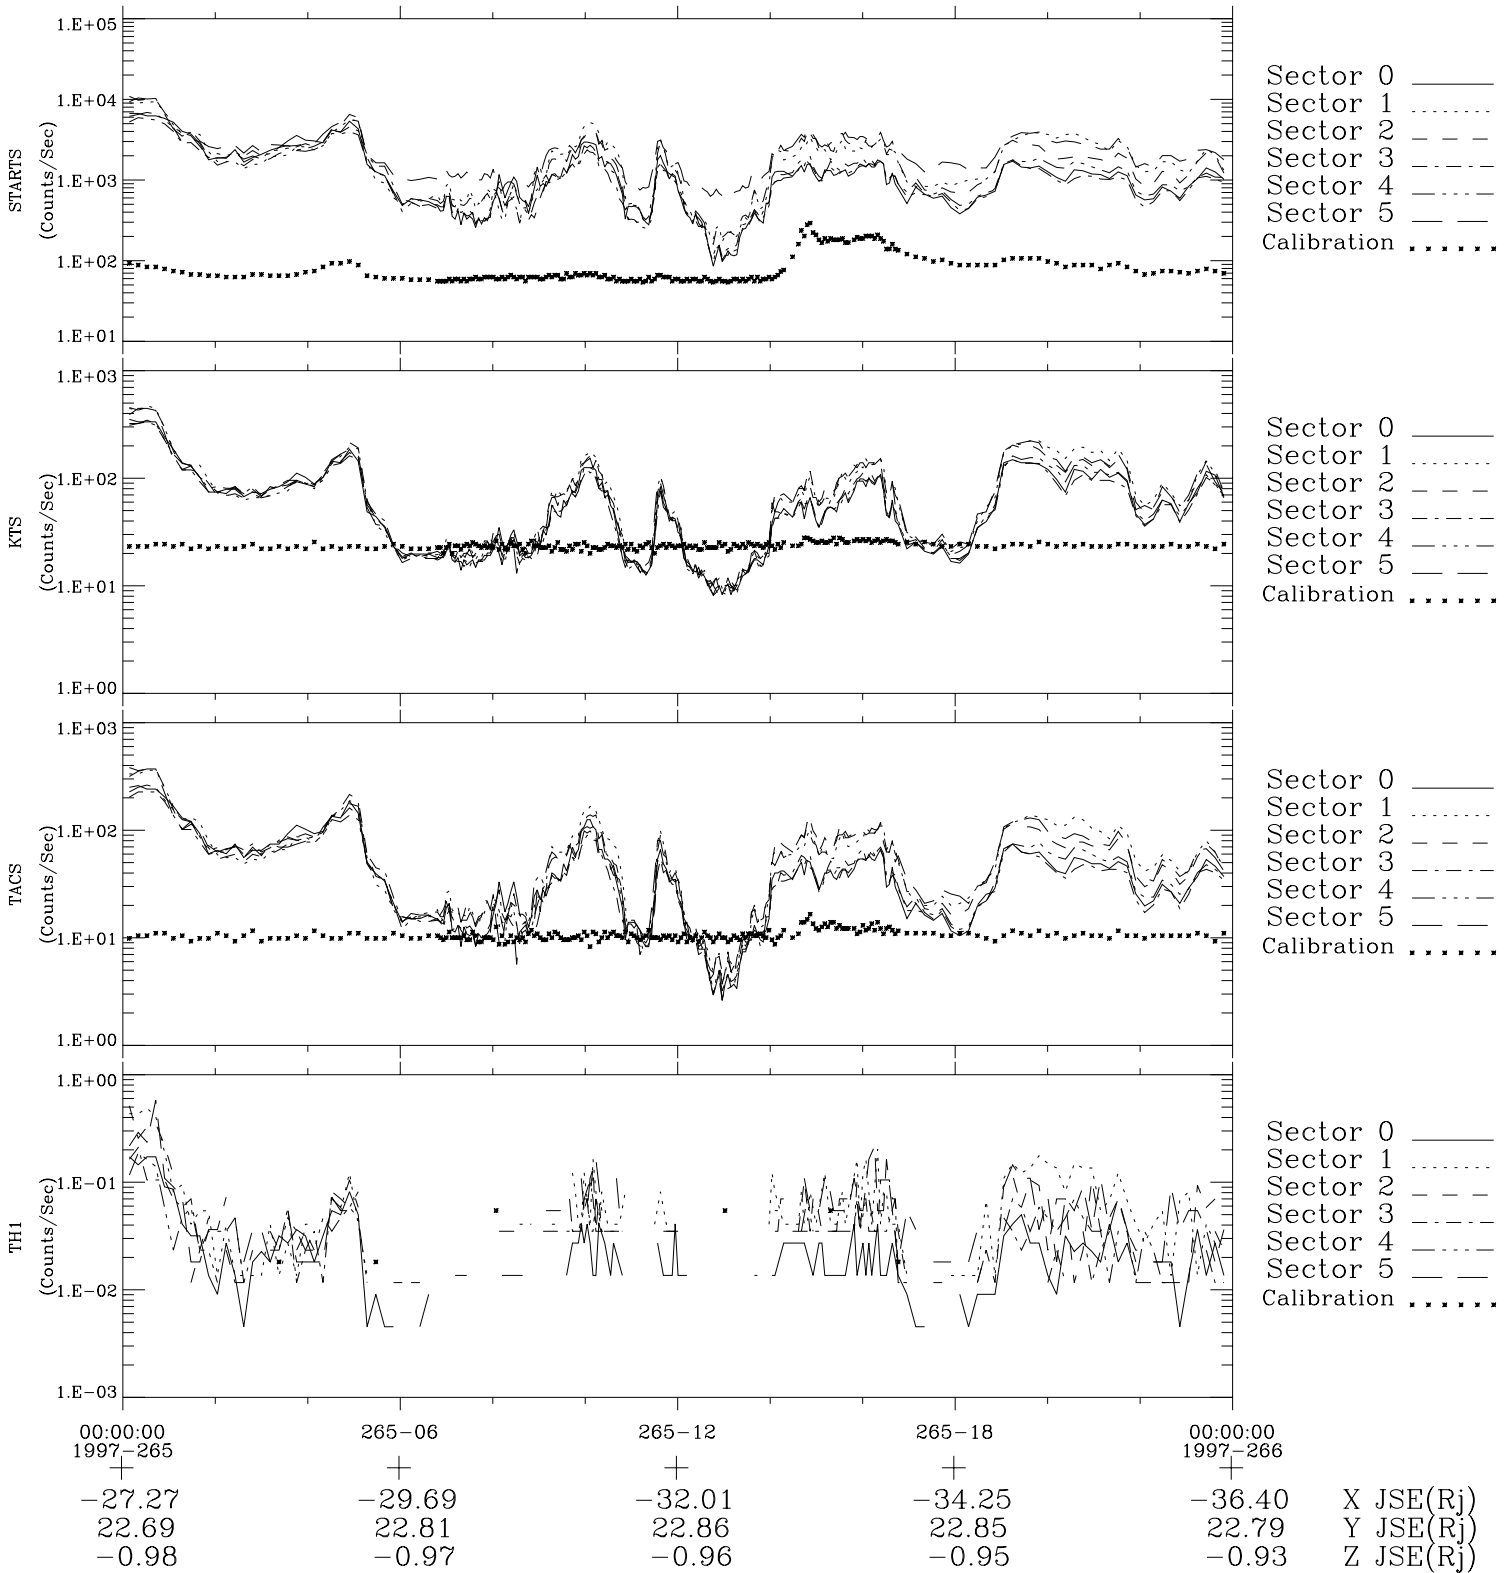

# Galileo EPD Real-Time Six-Sector 97265

Software Version: RTLINE\_R6 V 1.20  
Data Production: 06-03-00  
Plot Production: Sun Sep 16 02:03:27 2001

◇ = Jupiter look direction  
□ = Corotation look direction