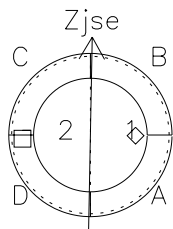

# Galileo EPD Real-Time Six-Sector 97265

Software Version: RTLINE\_R6 V 1.20  
Data Production: 06-03-00  
Plot Production: Sun Sep 16 02:03:27 2001

◇ = Jupiter look direction  
□ = Corotation look direction