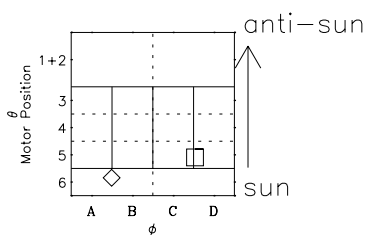

# Galileo EPD Real-Time Six-Sector 97265

Software Version: RTLINE\_R6 V 1.20  
Data Production: 06-03-00  
Plot Production: Sun Sep 16 02:03:27 2001

◇ = Jupiter look direction  
□ = Corotation look direction