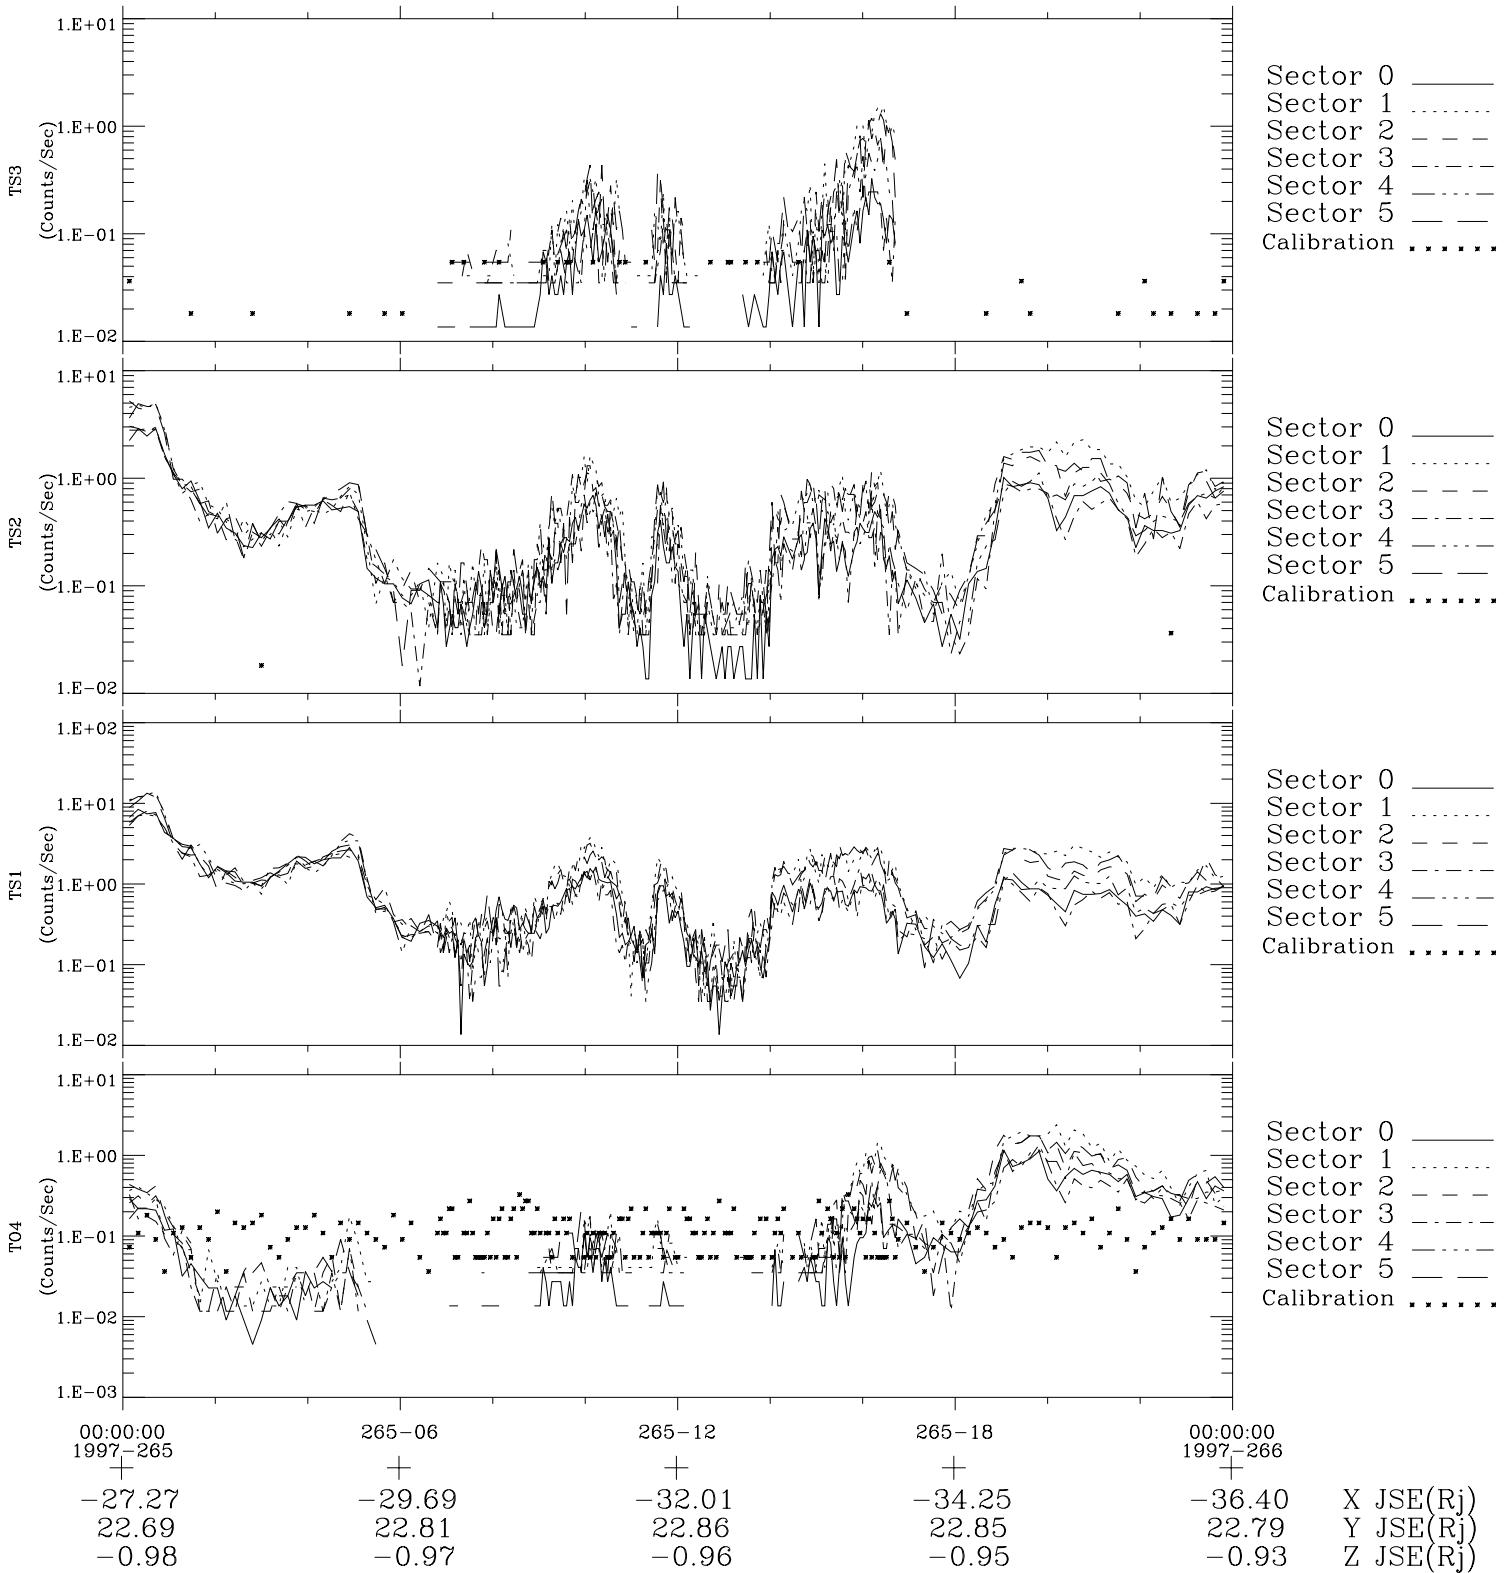

# Galileo EPD Real-Time Six-Sector 97265

Software Version: RTLINE\_R6 V 1.20  
Data Production: 06-03-00  
Plot Production: Sun Sep 16 02:03:27 2001

◇ = Jupiter look direction  
□ = Corotation look direction