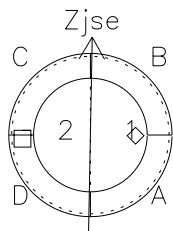

# Galileo EPD Real-Time Six-Sector 97265

Software Version: RTLINE\_R6 V 1.20  
Data Production: 06-03-00  
Plot Production: Sun Sep 16 02:03:27 2001

◇ = Jupiter look direction  
□ = Corotation look direction