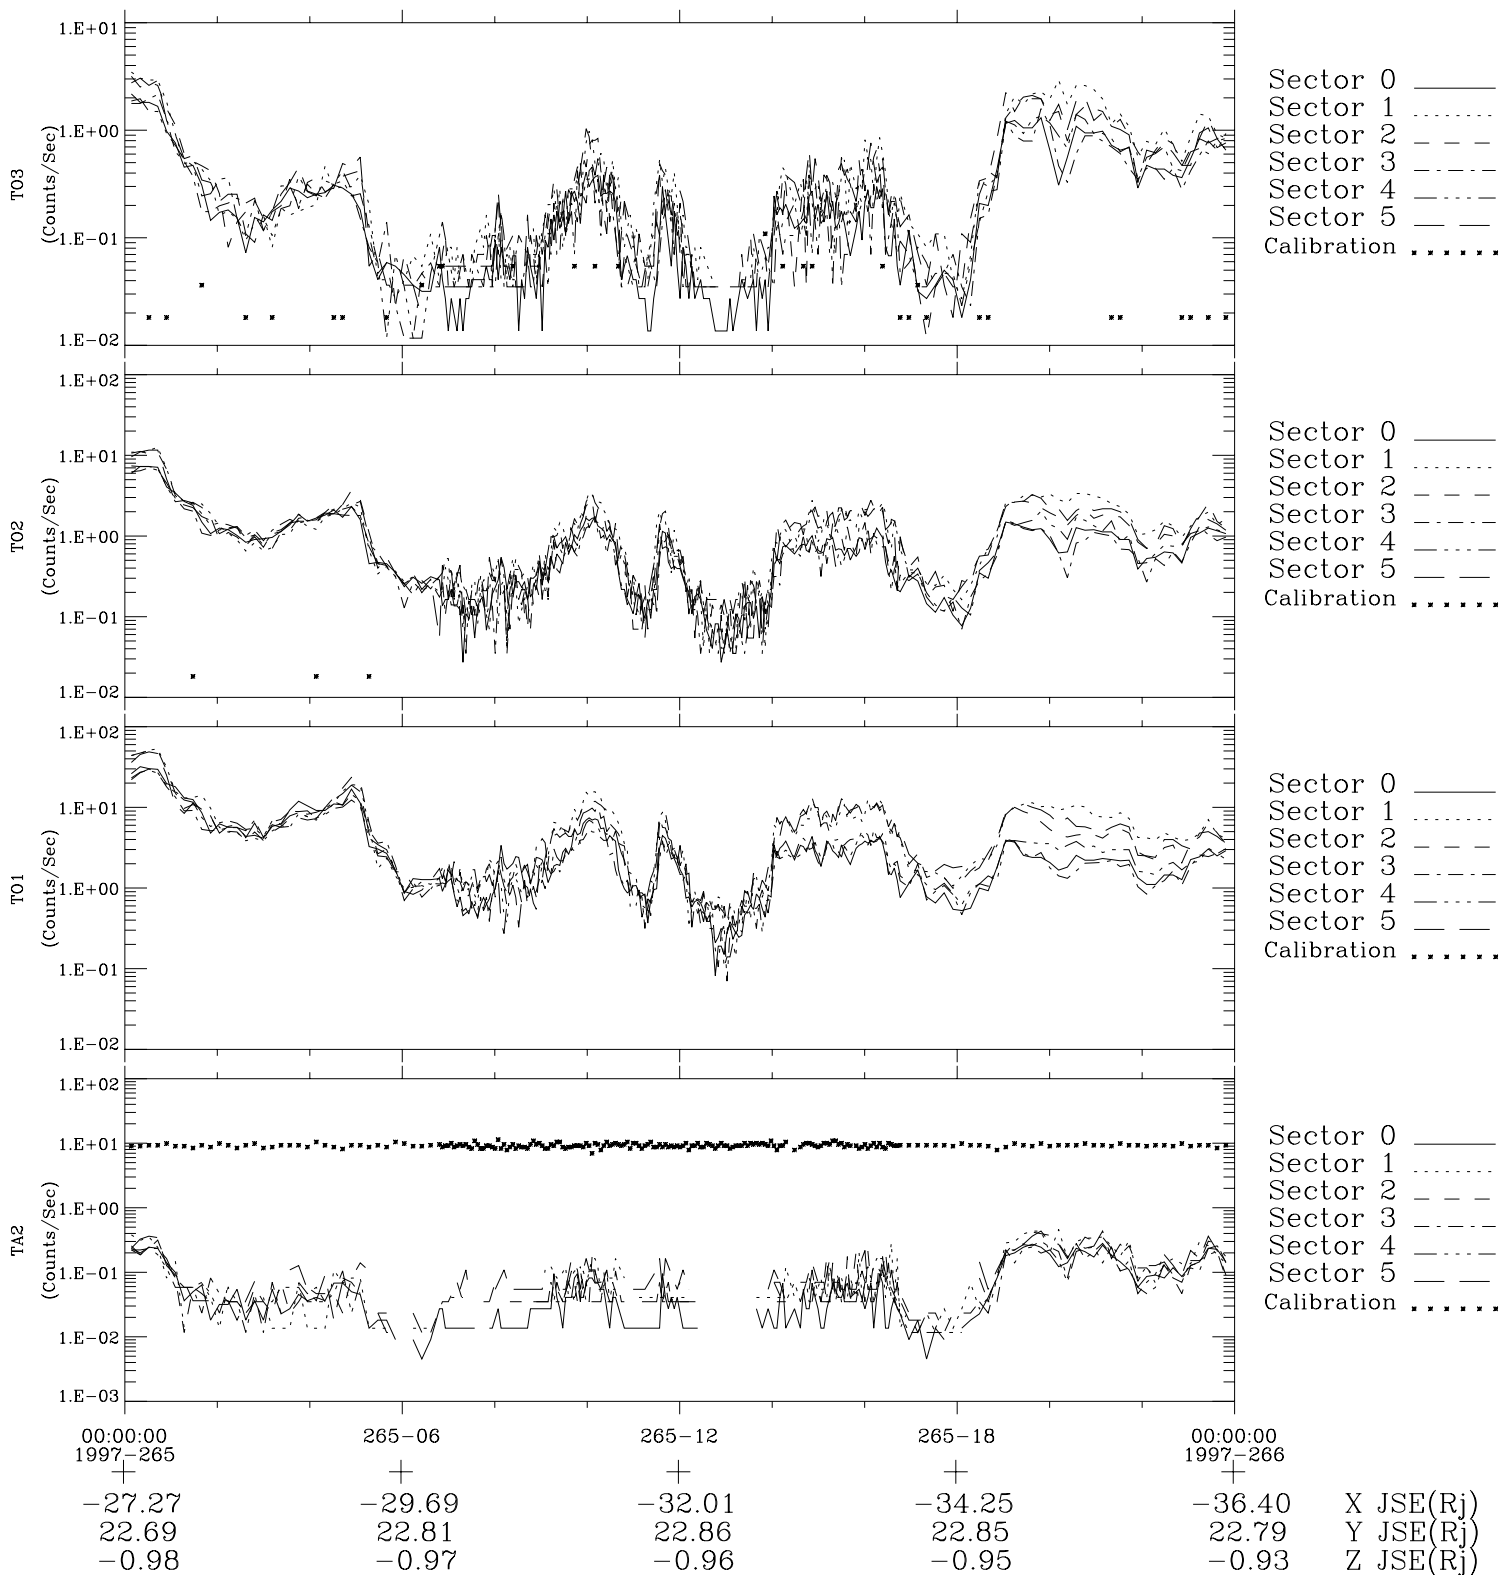

# Galileo EPD Real-Time Six-Sector 97265

Software Version: RTLINE\_R6 V 1.20  
Data Production: 06-03-00  
Plot Production: Sun Sep 16 02:03:26 2001

◇ = Jupiter look direction  
□ = Corotation look direction