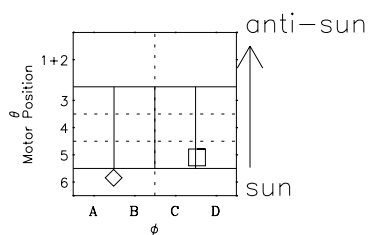

# Galileo EPD Real-Time Six-Sector 97265

Software Version: RTLINE\_R6 V 1.20  
Data Production: 06-03-00  
Plot Production: Sun Sep 16 02:03:26 2001

◇ = Jupiter look direction  
□ = Corotation look direction