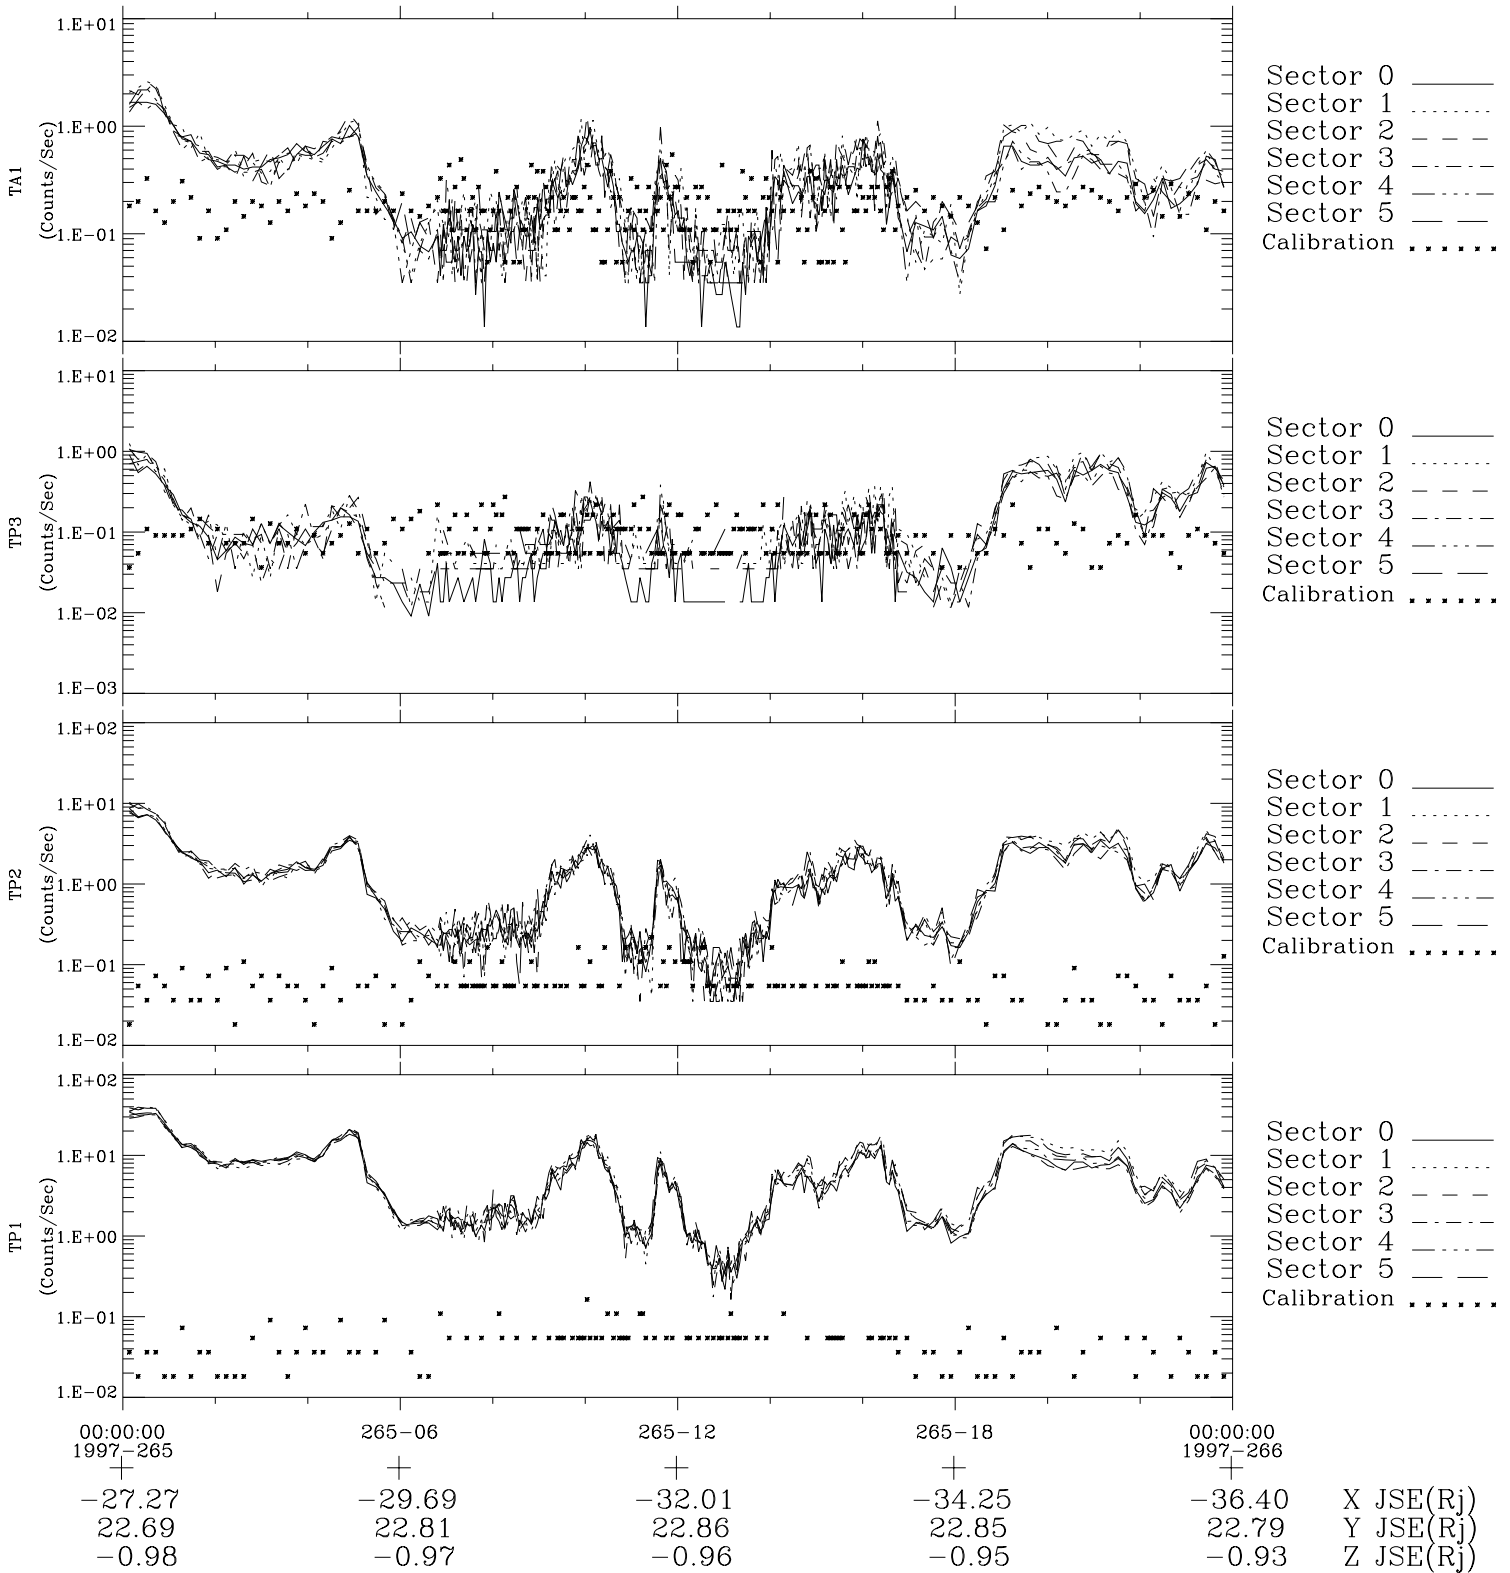

Galileo EPD Real-Time Six-Sector 97265

Software Version: RTLINE_R6 V 1.20
Data Production: 06-03-00
Plot Production: Sun Sep 16 02:03:25 2001

◇ = Jupiter look direction
□ = Corotation look direction