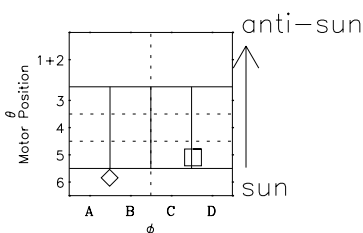

Galileo EPD Real-Time Six-Sector 97265

Software Version: RTLINE_R6 V 1.20
Data Production: 06-03-00
Plot Production: Sun Sep 16 02:03:25 2001

◇ = Jupiter look direction
□ = Corotation look direction