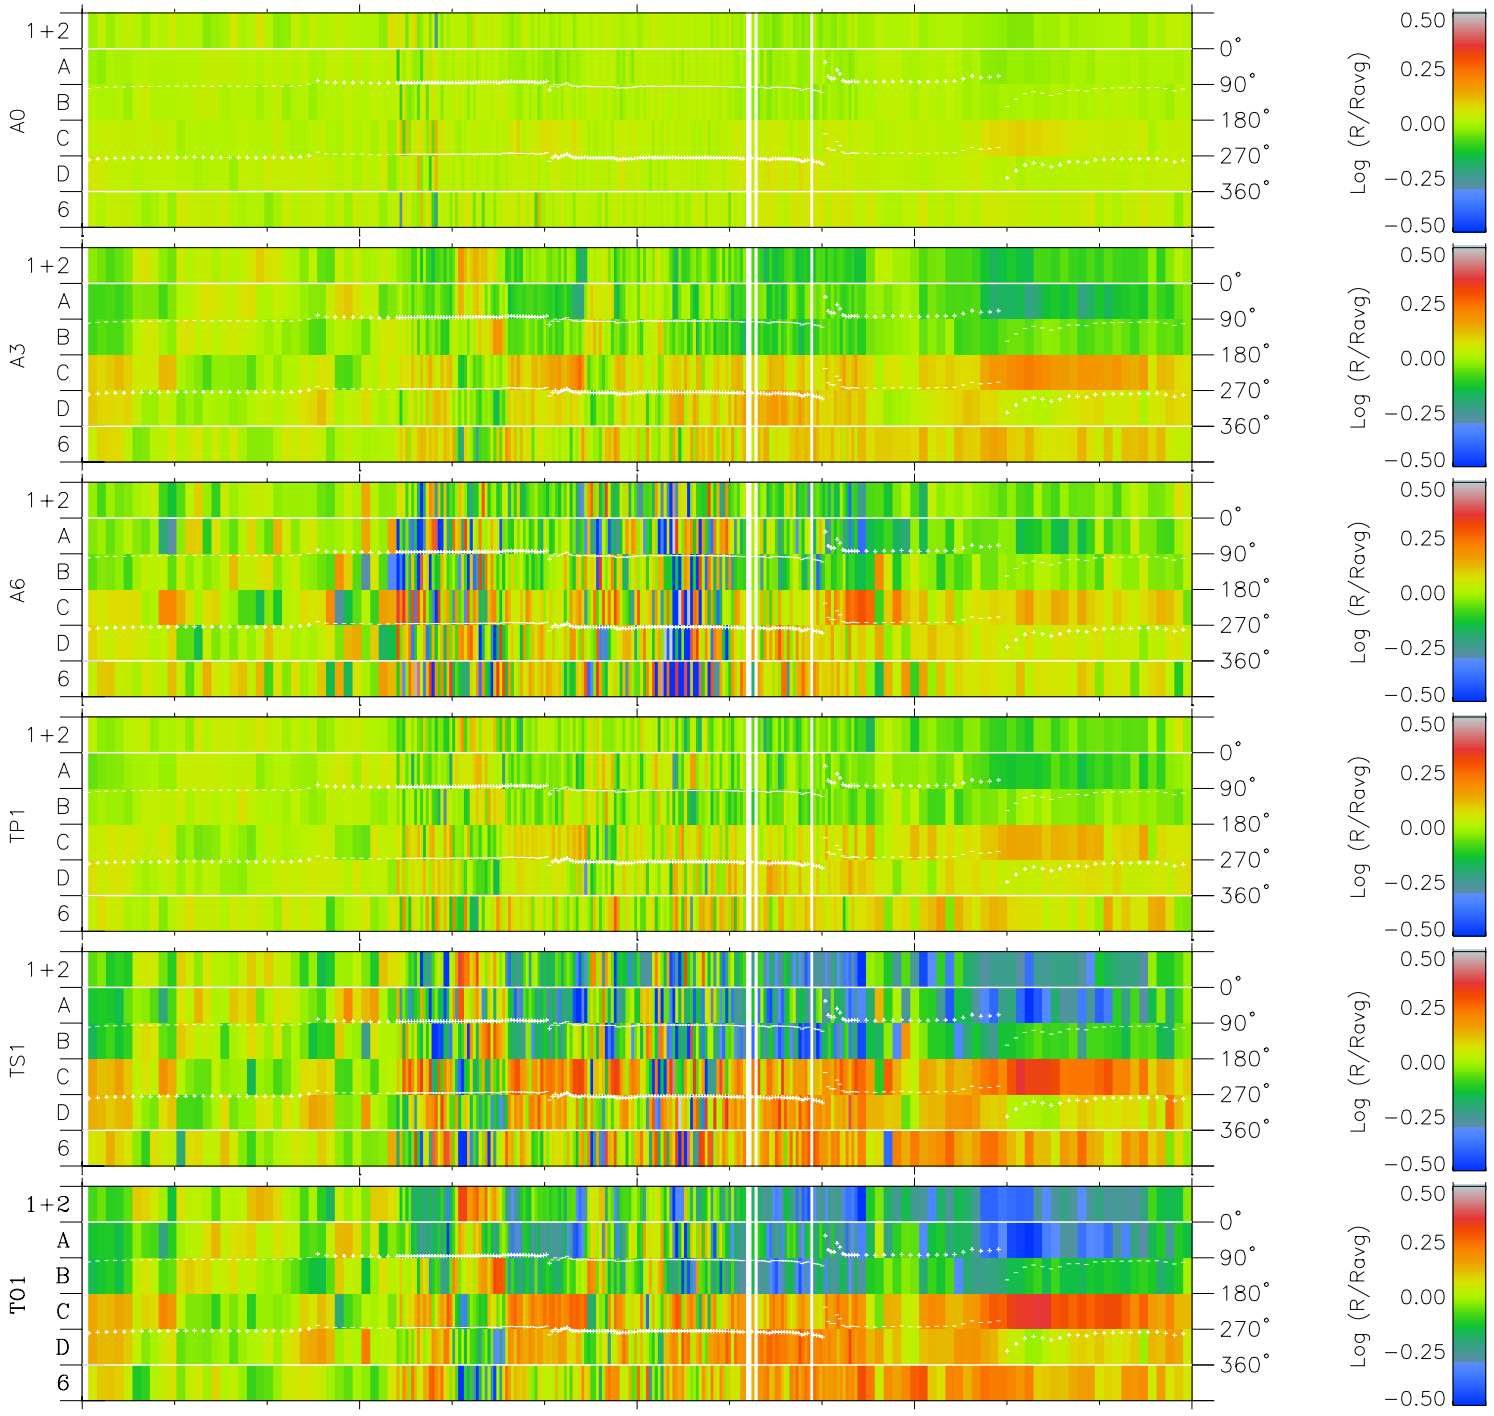

Galileo EPD Real Time Azimuth Anisotropies 97265

Software Version: RTAZIM_MEAN V 1.20
 Data Production: 06-03-00
 Plot Production: Sun Sep 16 02:02:24 2001
 Color File: wondr3
 Geofactor File: 1.1

00:00:00 1997-265	265-06	265-12	265-18	00:00:00 1997-266	
+	+	+	+	+	X JSE(R _j)
-27.27	-29.69	-32.01	-34.25	-36.40	Y JSE(R _j)
22.69	22.81	22.86	22.85	22.79	Z JSE(R _j)
-0.98	-0.97	-0.96	-0.95	-0.93	

◇ = Jupiter look direction
 □ = Corotation look direction