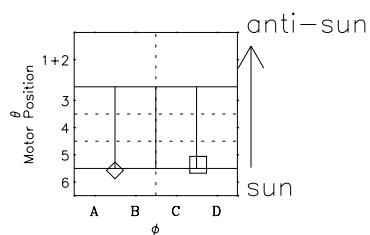

# Galileo EPD Real-Time Omni 97264

Software Version: RTLINE\_OMNI V 1.20  
Data Production: 06-03-00  
Plot Production: Sun Sep 16 01:53:55 2001

- ◇ = Jupiter look direction
- = Corotation look direction