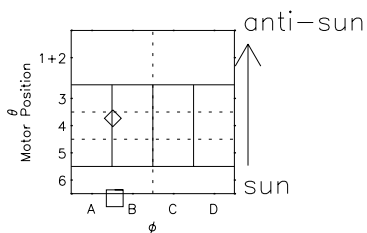

Galileo EPD Real Time R6 Electrons Spectra 97263

Software Version: RTSPEC_R6 V 1.20
 Data Production: 06-03-00
 Plot Production: Sun Sep 16 01:43:30 2001
 Color File: wondr3
 Geofactor File: 1.1

◇ = Jupiter look direction
 □ = Corotation look direction