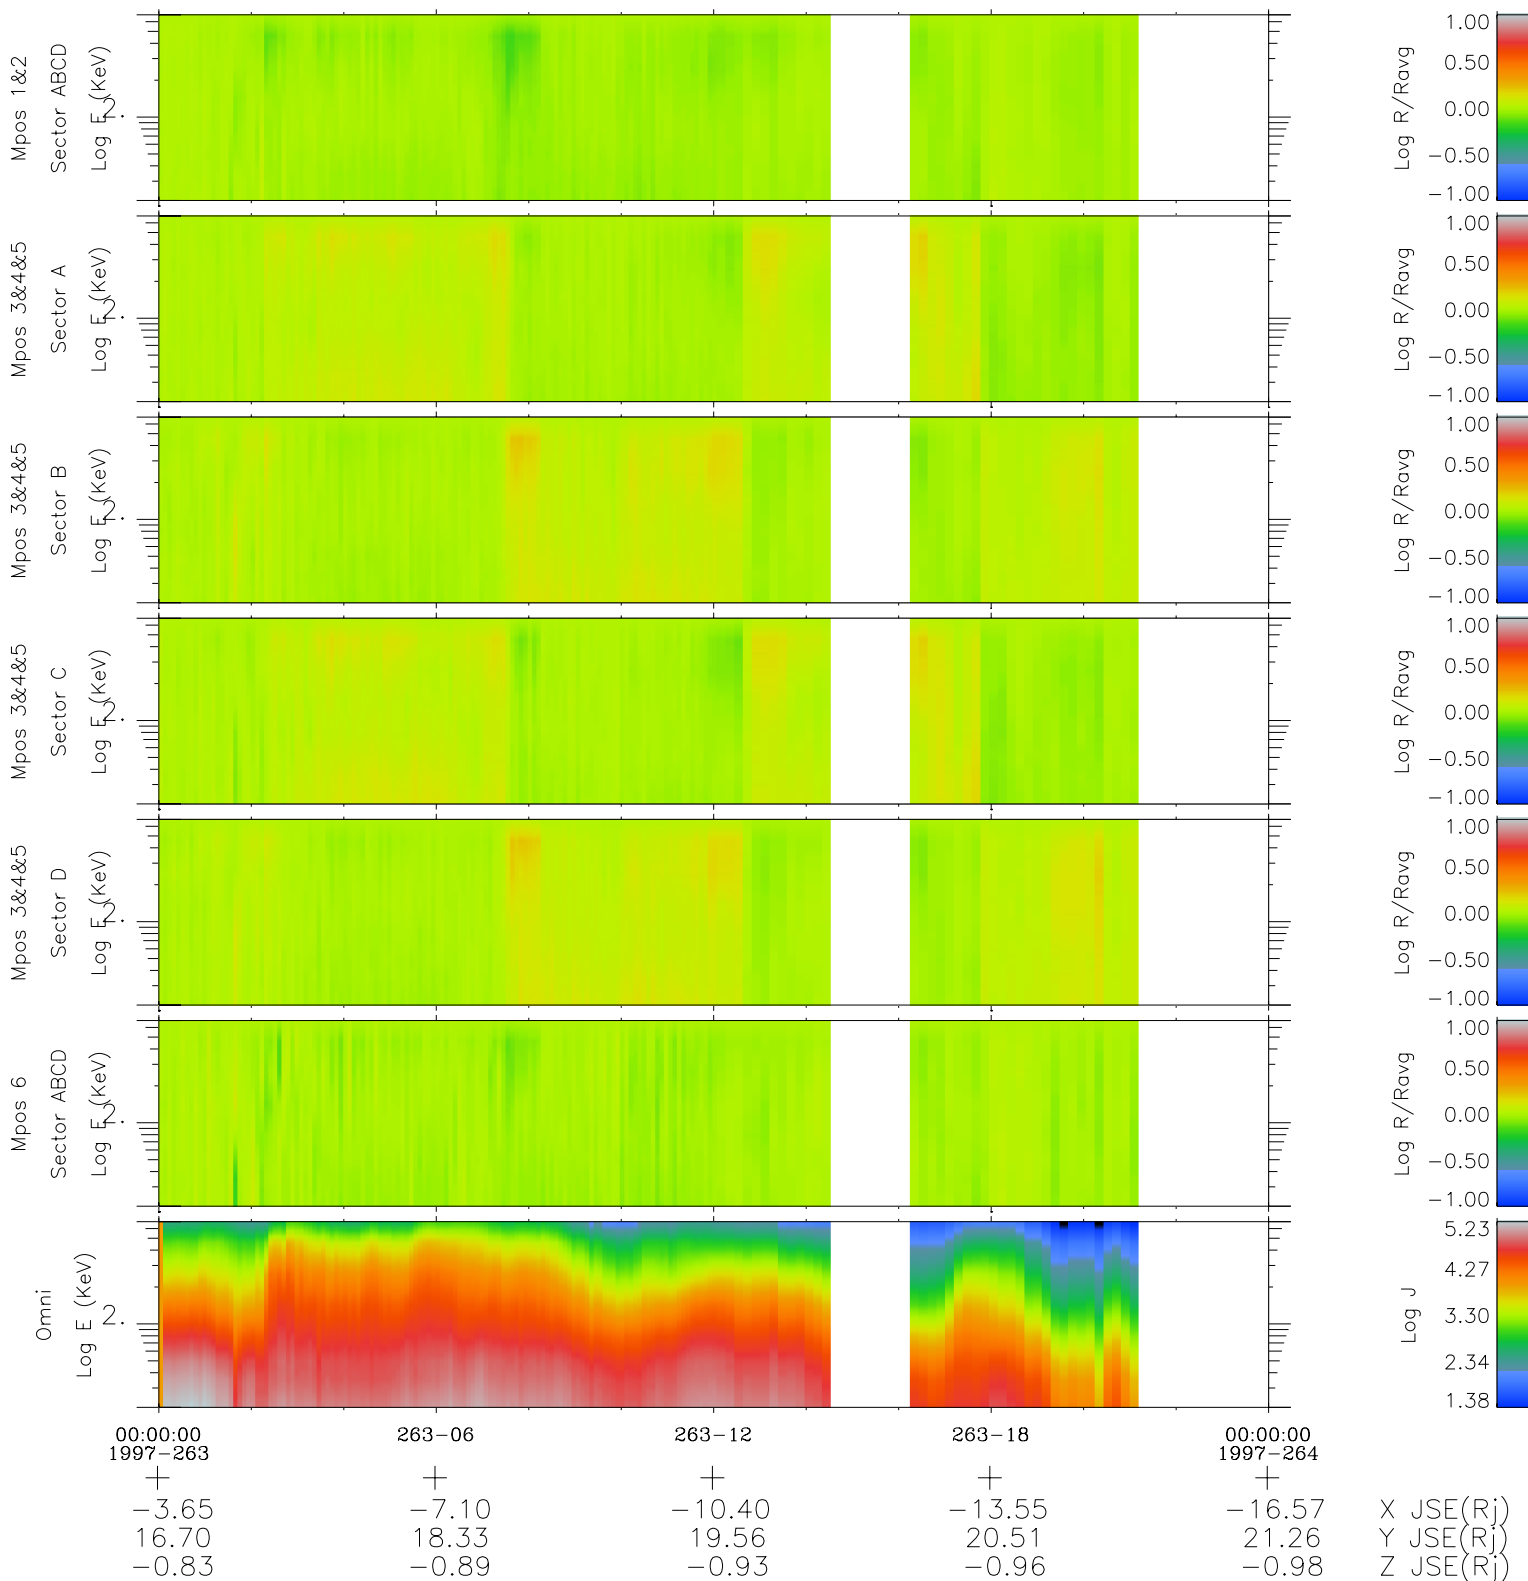

Galileo EPD Real Time R6 Electrons Spectra 97263

Software Version: RTSPEC_R6 V 1.20
 Data Production: 06-03-00
 Plot Production: Sun Sep 16 01:43:30 2001
 Color File: wondr3
 Geofactor File: 1.1

◇ = Jupiter look direction
 □ = Corotation look direction