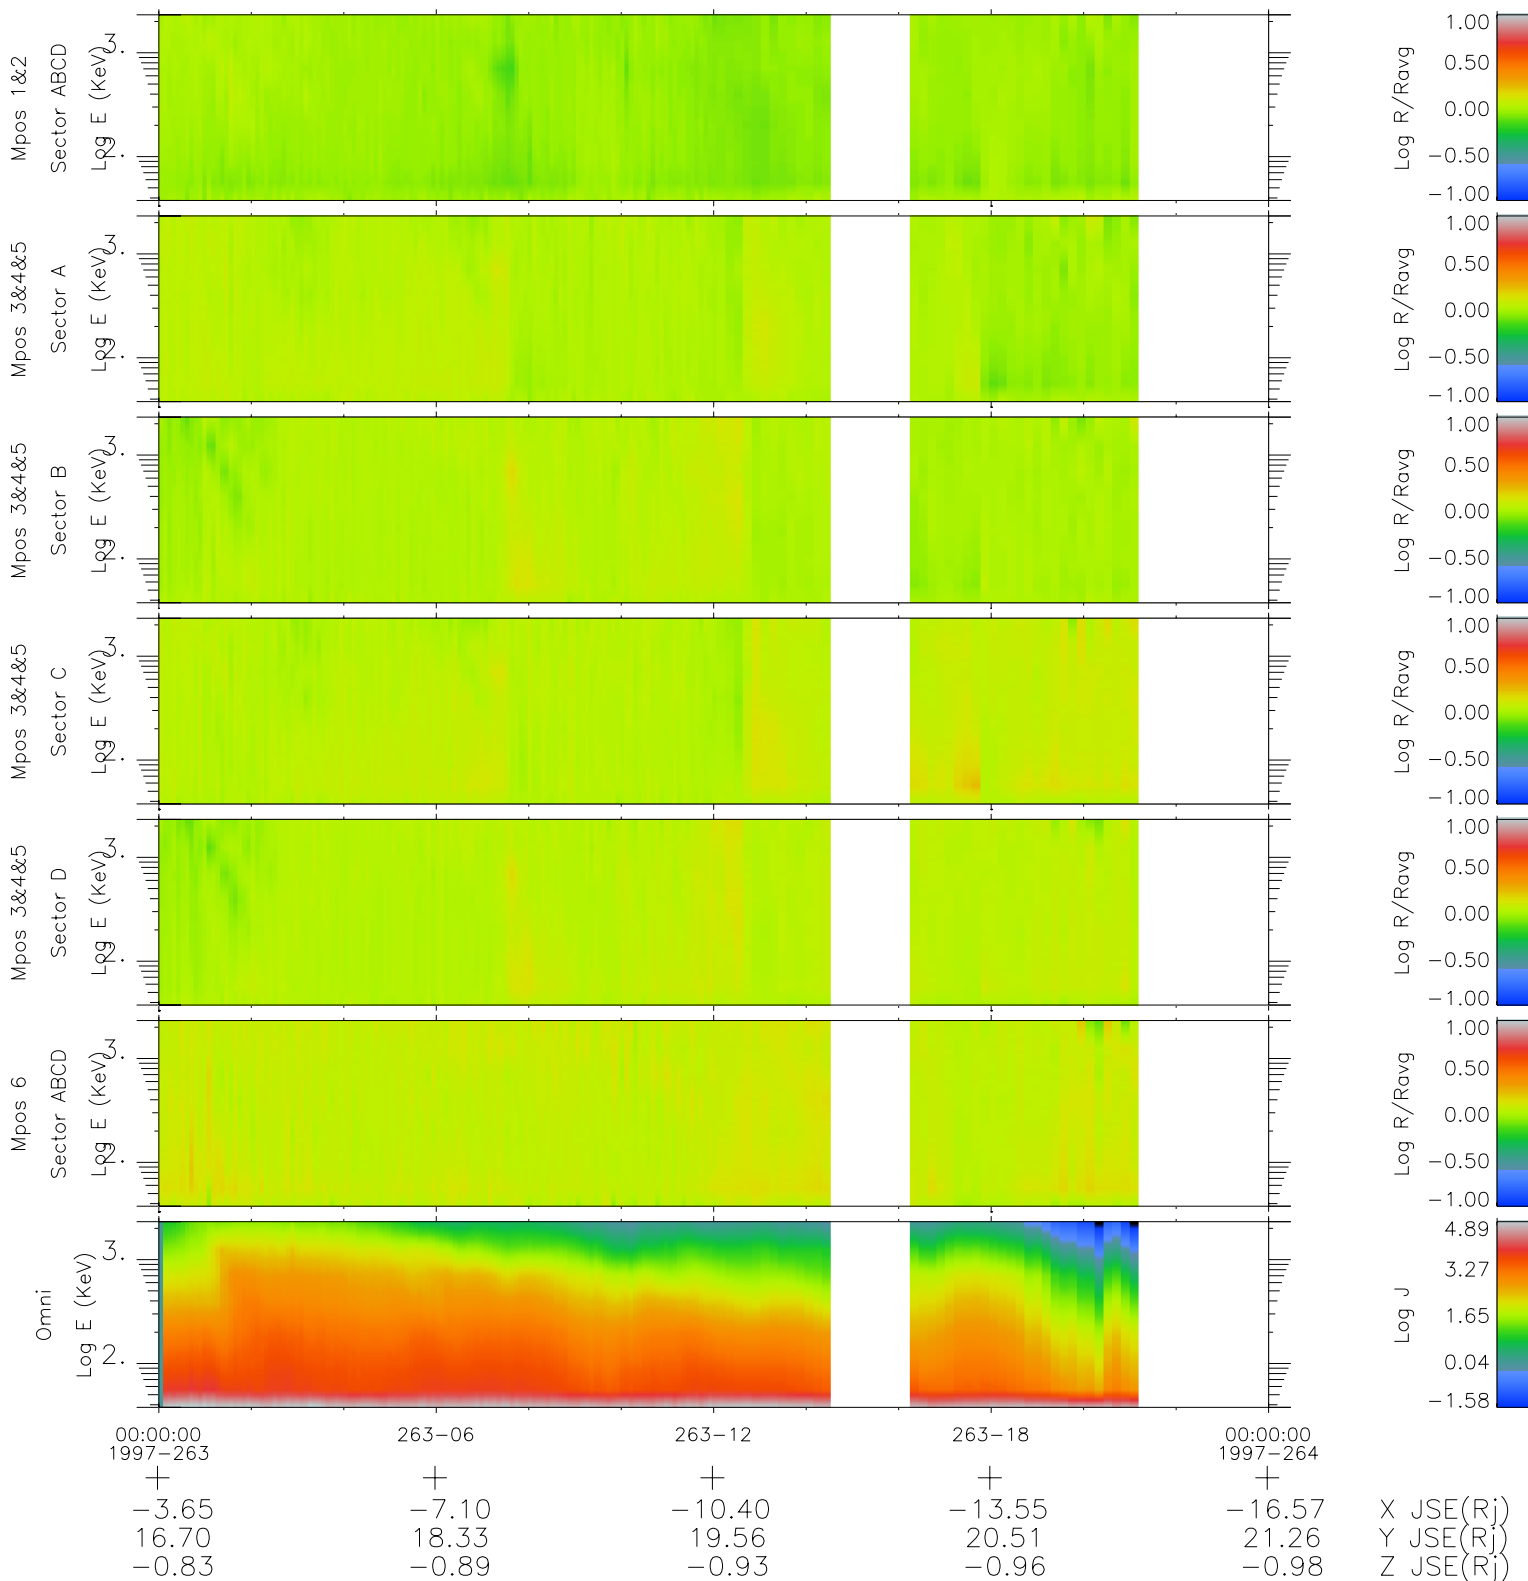

# Galileo EPD Real Time R6 Ions Spectra 97263

Software Version: RTSPEC\_R6 V 1.20  
 Data Production: 06-03-00  
 Plot Production: Sun Sep 16 01:43:21 2001  
 Color File: wondr3  
 Geofactor File: 1.1

◇ = Jupiter look direction  
 □ = Corotation look direction