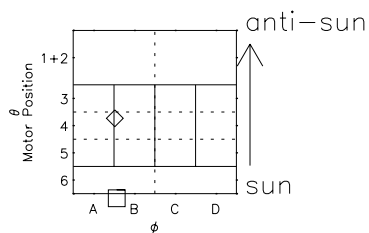

# Galileo EPD Real Time R6 Ions Spectra 97263

Software Version: RTSPEC\_R6 V 1.20  
 Data Production: 06-03-00  
 Plot Production: Sun Sep 16 01:43:21 2001  
 Color File: wondr3  
 Geofactor File: 1.1

◇ = Jupiter look direction  
 □ = Corotation look direction