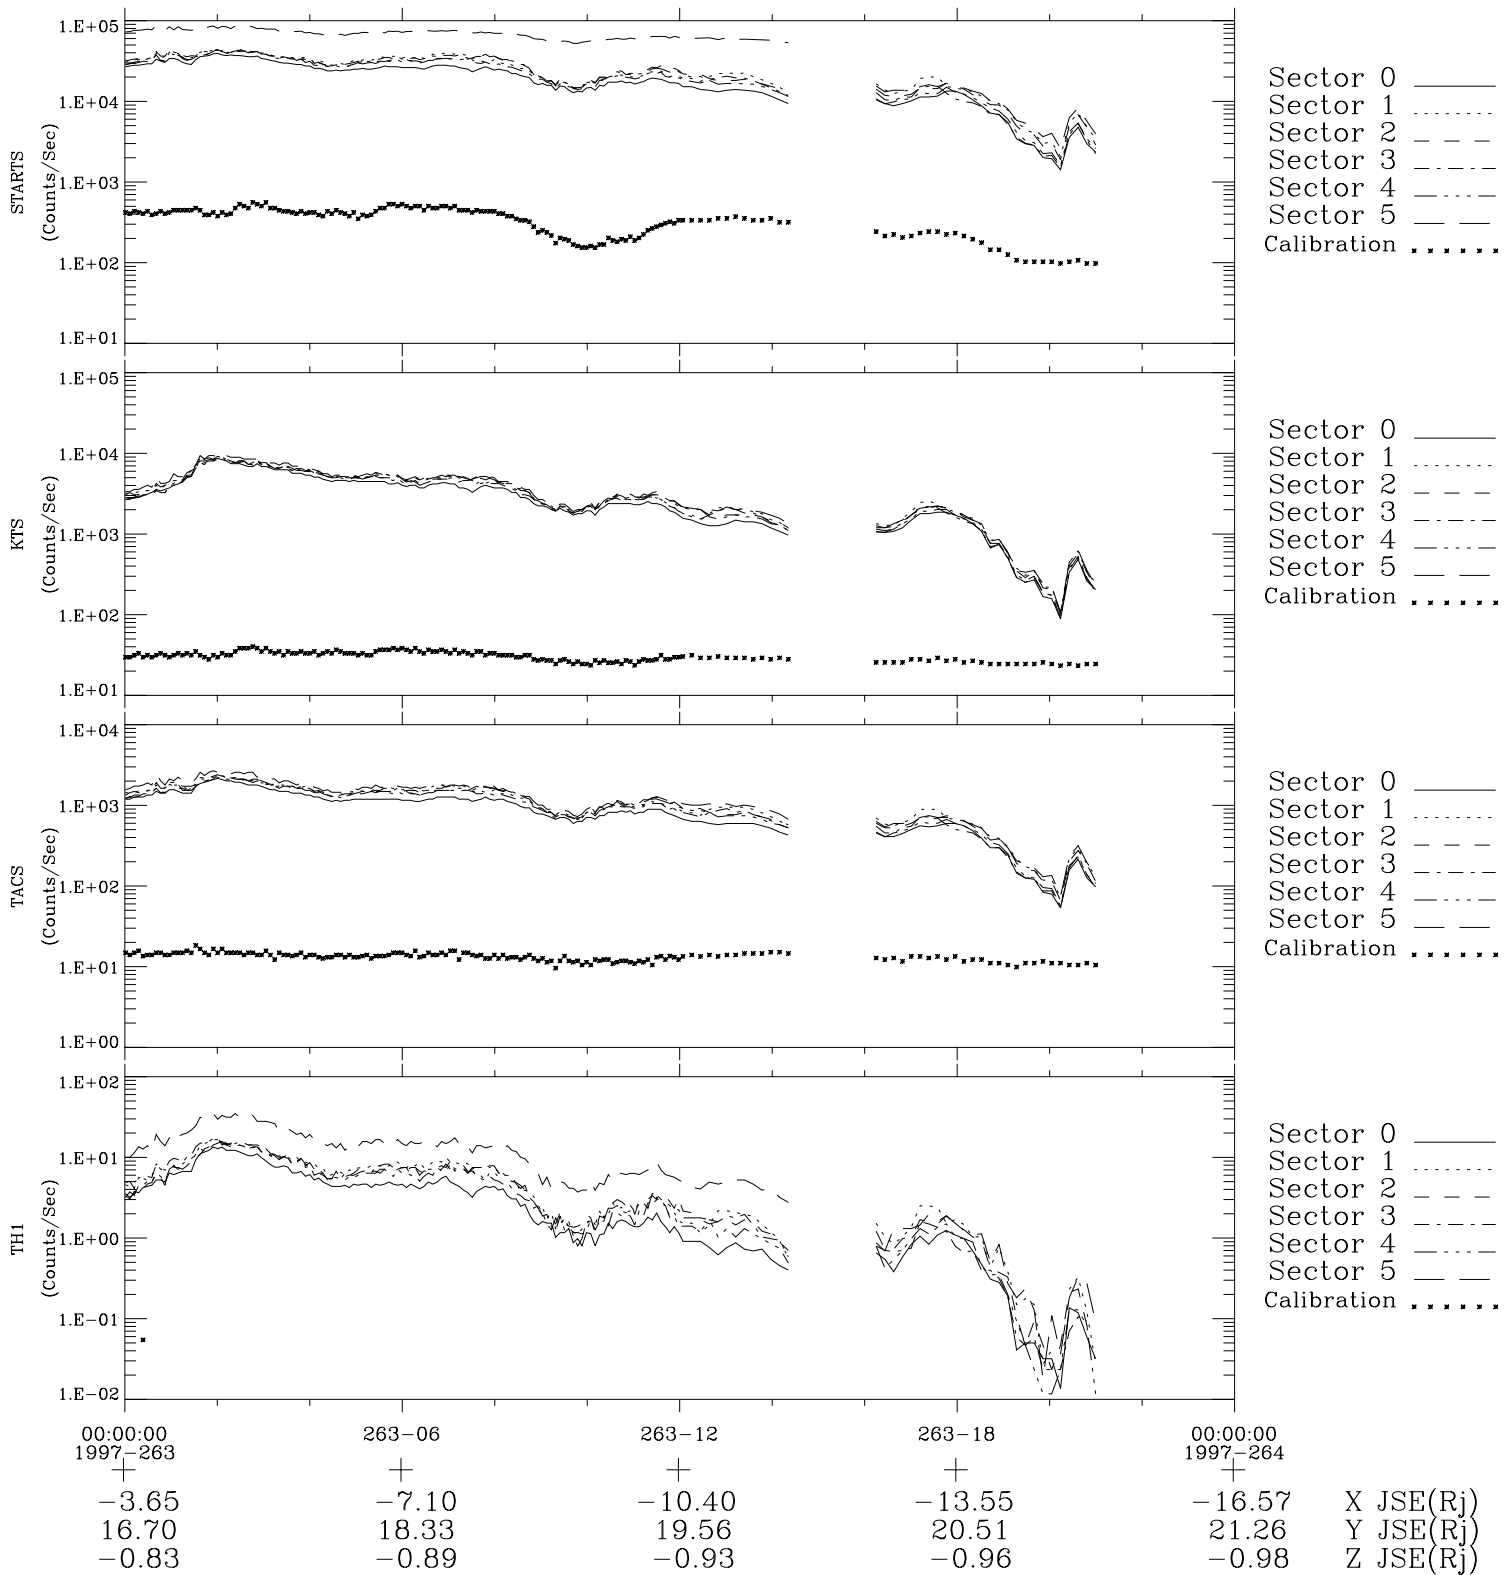

Galileo EPD Real-Time Six-Sector 97263

Software Version: RTLINE_R6 V 1.20
Data Production: 06-03-00
Plot Production: Sun Sep 16 01:46:12 2001

◇ = Jupiter look direction
□ = Corotation look direction