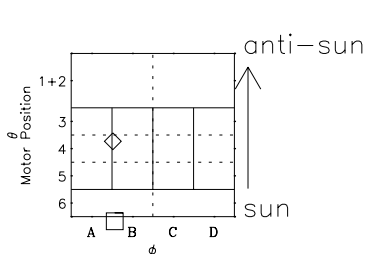

Galileo EPD Real-Time Six-Sector 97263

Software Version: RTLINE_R6 V 1.20
Data Production: 06-03-00
Plot Production: Sun Sep 16 01:46:12 2001

◇ = Jupiter look direction
□ = Corotation look direction