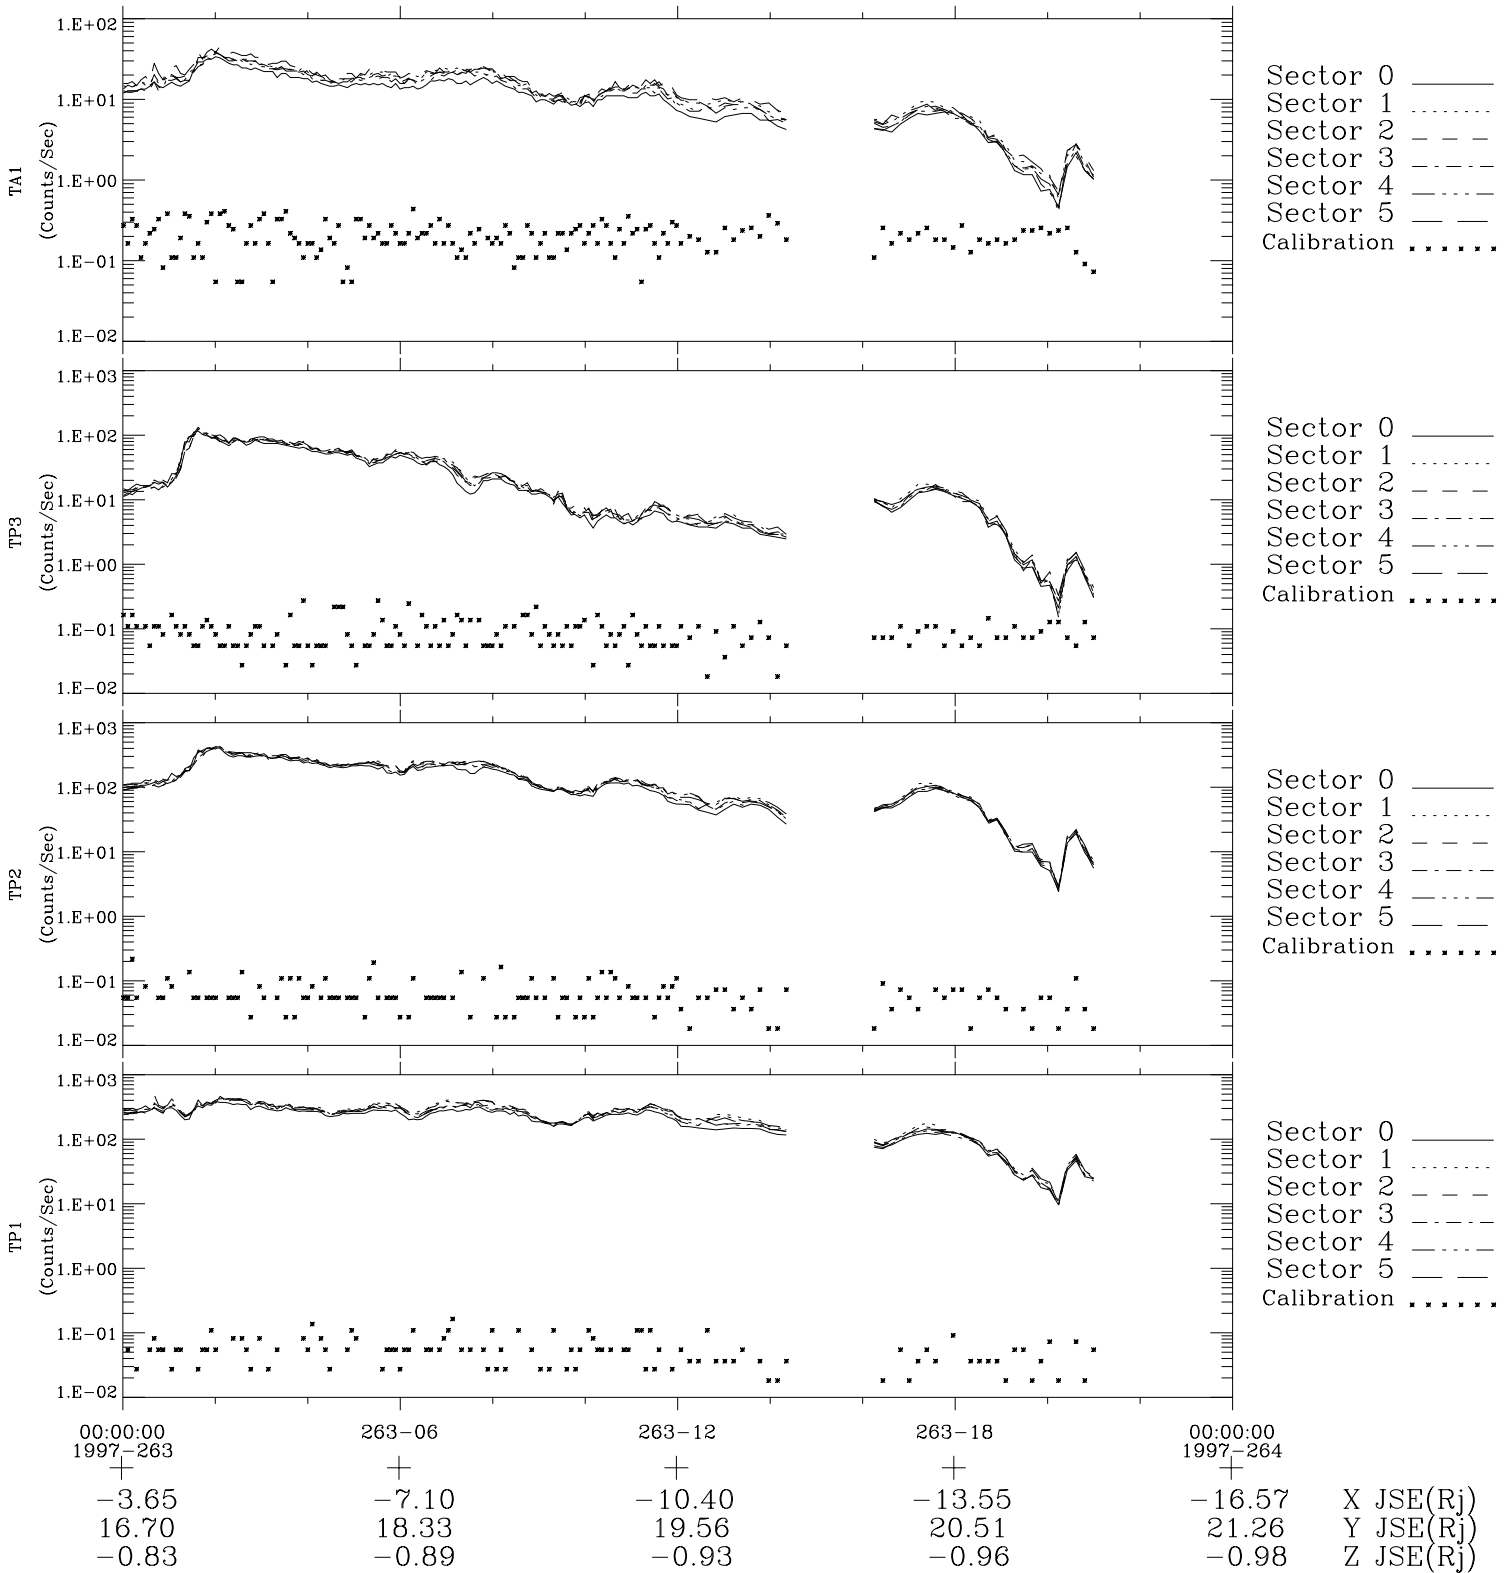

Galileo EPD Real-Time Six-Sector 97263

Software Version: RTLINE_R6 V 1.20
Data Production: 06-03-00
Plot Production: Sun Sep 16 01:46:10 2001

◇ = Jupiter look direction
□ = Corotation look direction