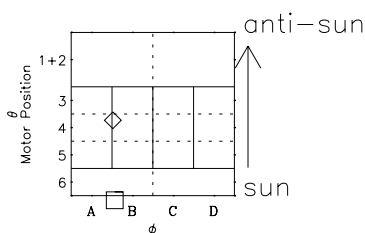

Galileo EPD Real-Time Six-Sector 97263

Software Version: RTLINE_R6 V 1.20
Data Production: 06-03-00
Plot Production: Sun Sep 16 01:46:10 2001

◇ = Jupiter look direction
□ = Corotation look direction