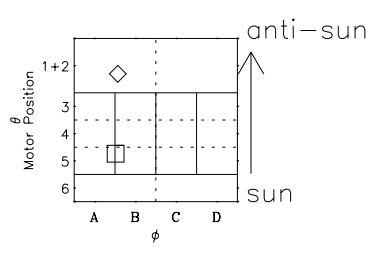

Galileo EPD Real Time Omni Spectrum 97262

Software Version: RTSPEC_OMNI V 1.20
 Data Production: 06-03-00
 Plot Production: Sun Sep 16 01:34:13 2001
 Color File: wondr3
 Geofactor File: 1.1

◇ = Jupiter look direction
 □ = Corotation look direction