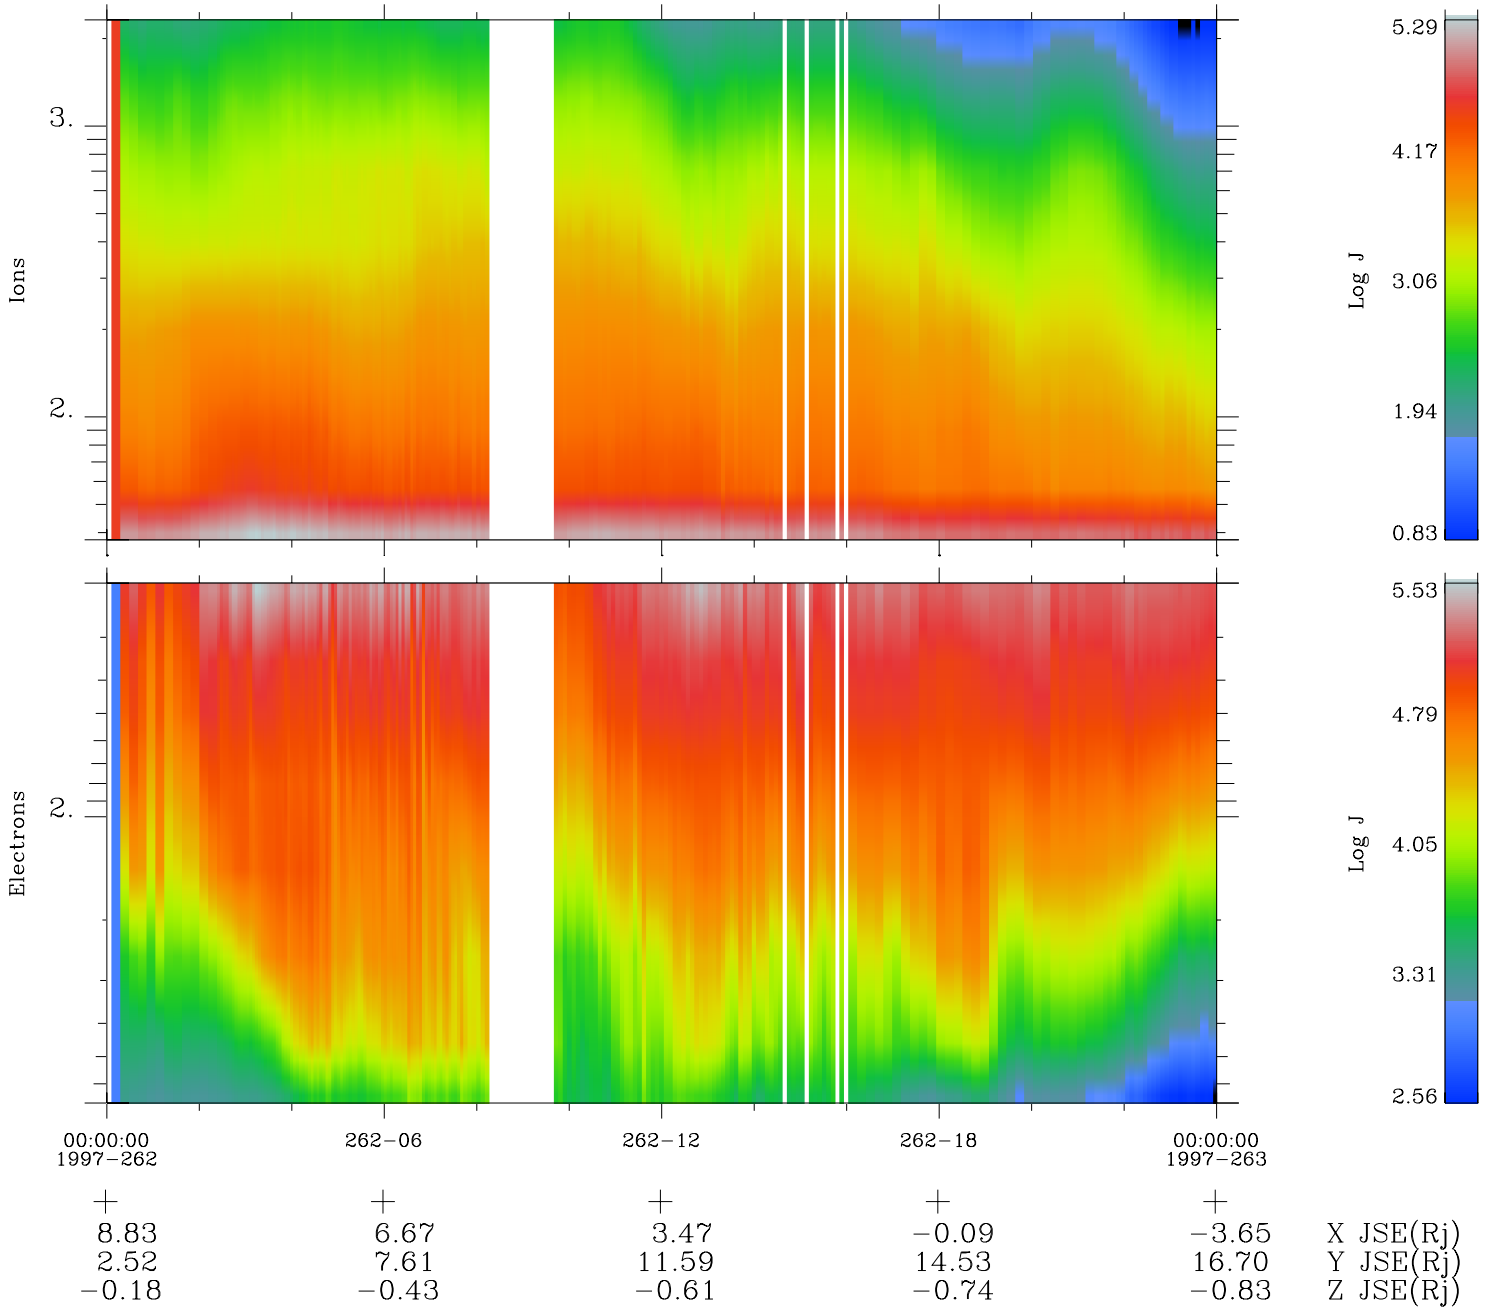

Galileo EPD Real Time Omni Spectrum 97262

Software Version: RTSPEC_OMNI V 1.20
 Data Production: 06-03-00
 Plot Production: Sun Sep 16 01:34:13 2001
 Color File: wondr3
 Geofactor File: 1.1

◇ = Jupiter look direction
 □ = Corotation look direction