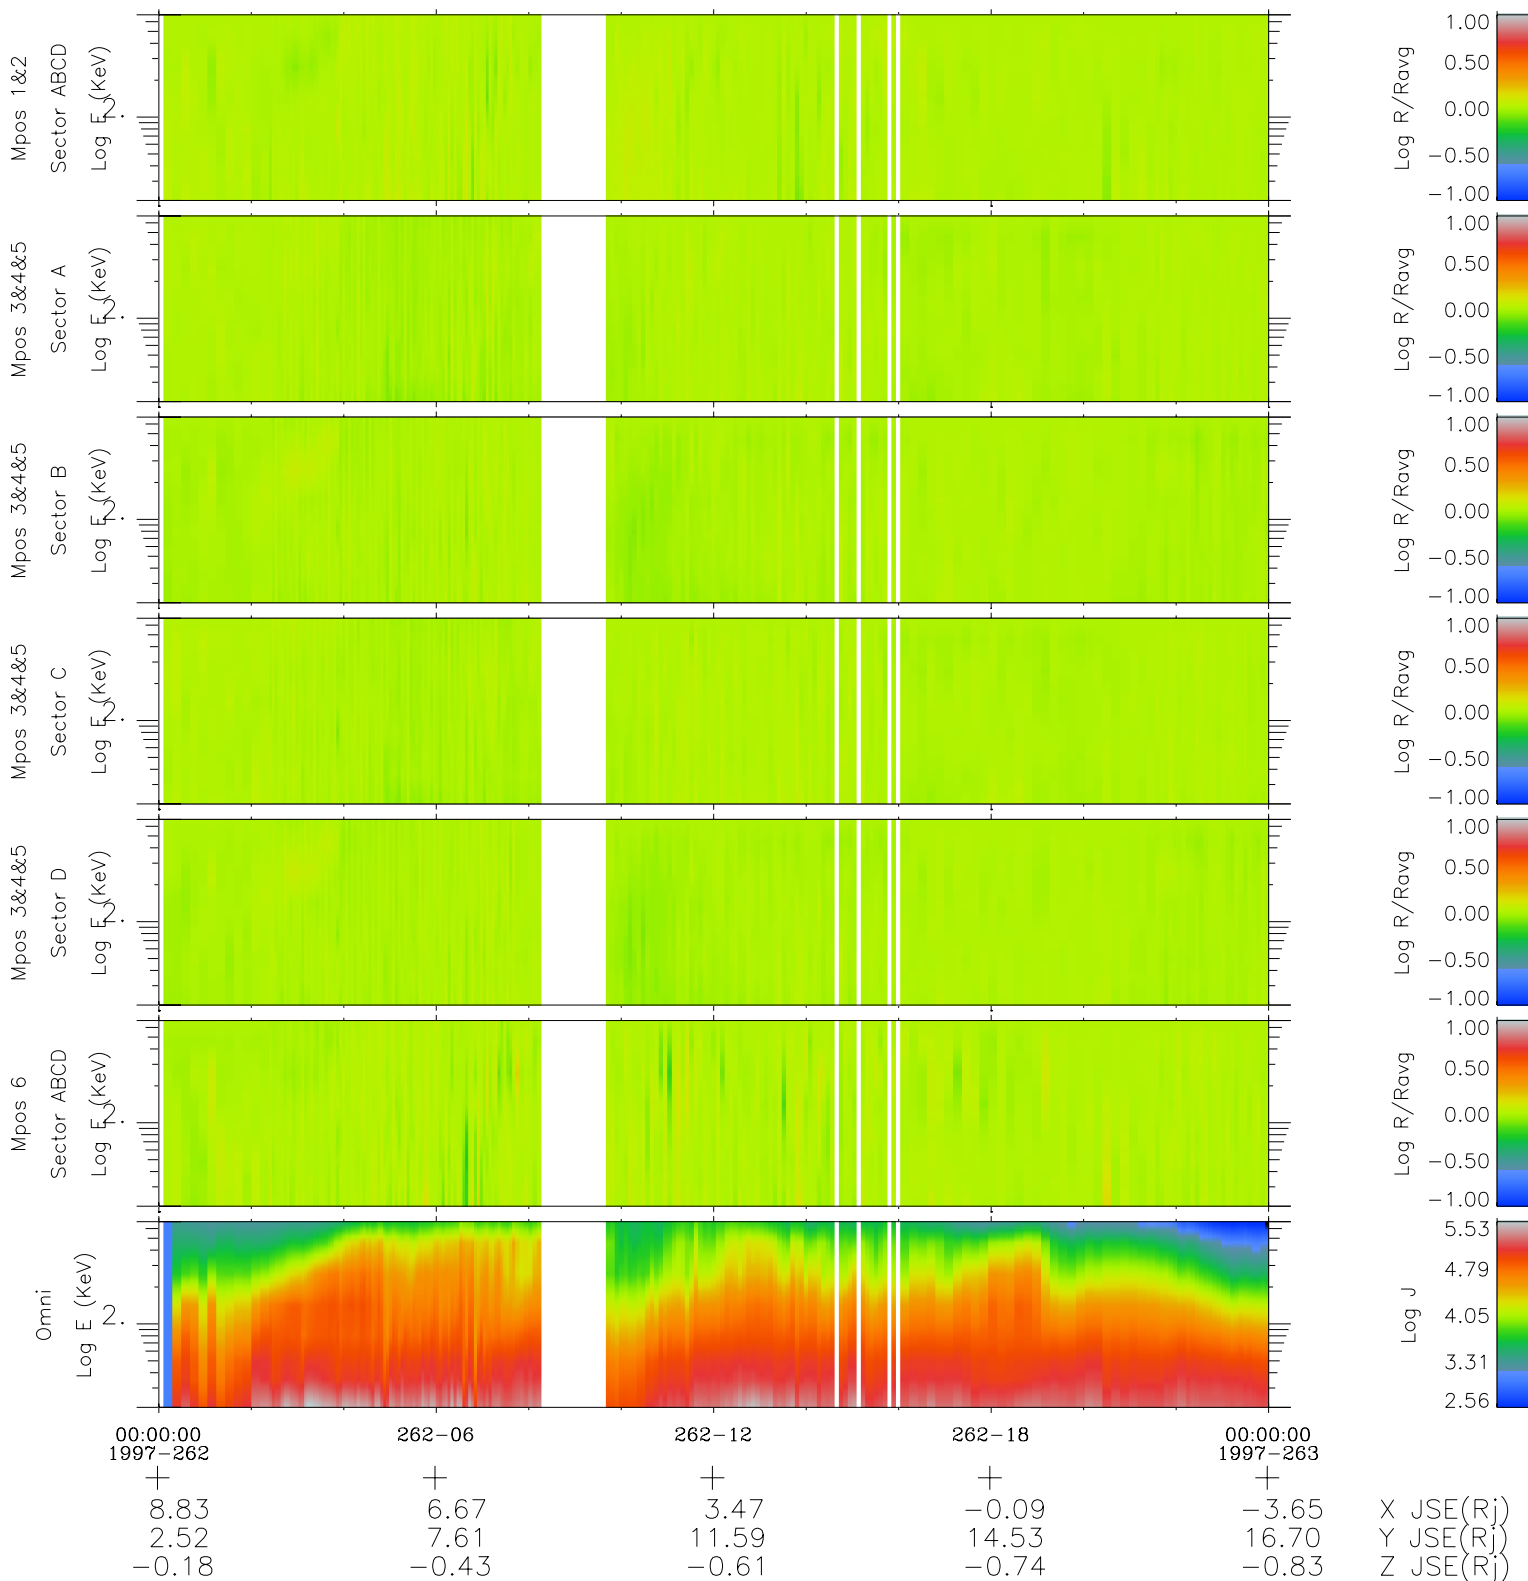

# Galileo EPD Real Time R6 Electrons Spectra 97262

Software Version: RTSPEC\_R6 V 1.20  
 Data Production: 06-03-00  
 Plot Production: Sun Sep 16 01:34:04 2001  
 Color File: wondr3  
 Geofactor File: 1.1

- ◇ = Jupiter look direction
- = Corotation look direction