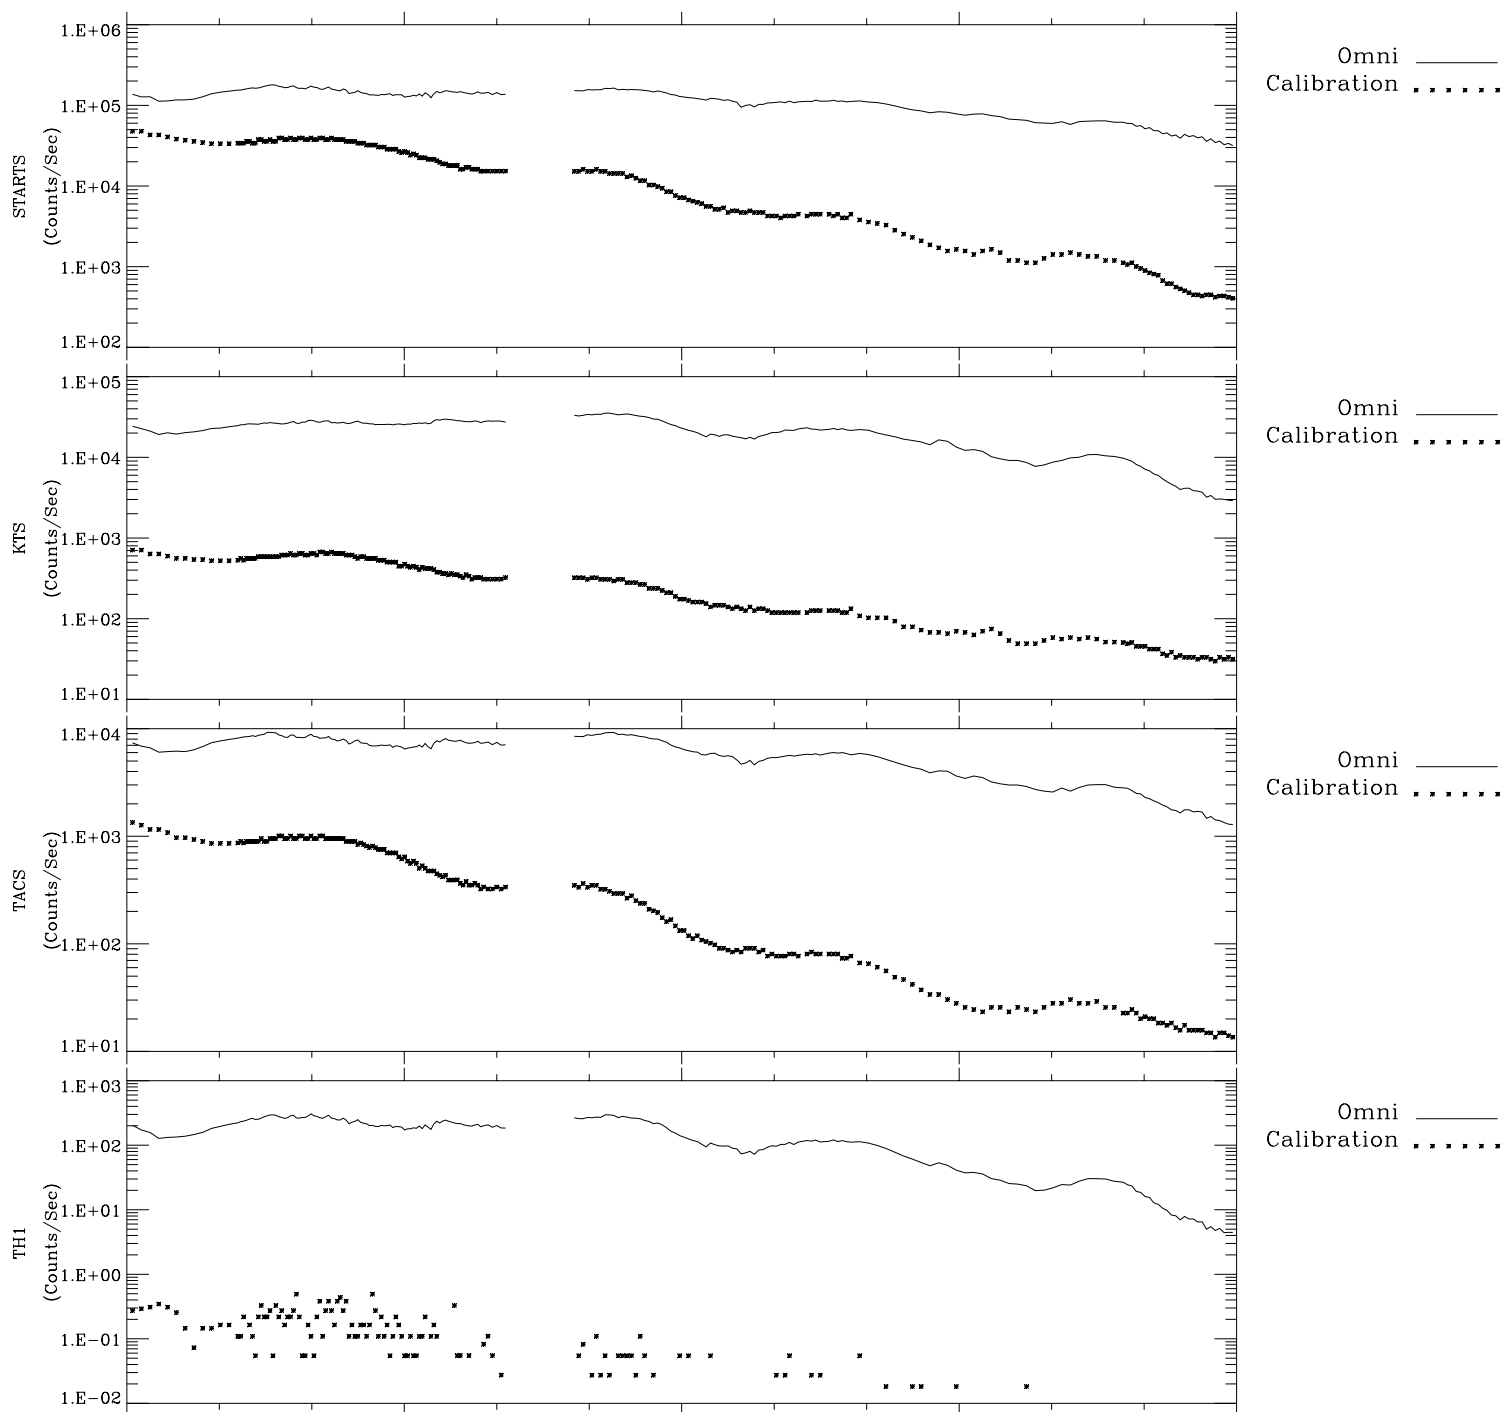

Galileo EPD Real-Time Omni 97262

Software Version: RTLINE_OMNI V 1.20
Data Production: 06-03-00
Plot Production: Sun Sep 16 01:37:11 2001

00:00:00 1997-262	262-06	262-12	262-18	00:00:00 1997-263	
+	+	+	+	+	
8.83	6.67	3.47	-0.09	-3.65	X JSE(R _j)
2.52	7.61	11.59	14.53	16.70	Y JSE(R _j)
-0.18	-0.43	-0.61	-0.74	-0.83	Z JSE(R _j)

- ◇ = Jupiter look direction
- = Corotation look direction