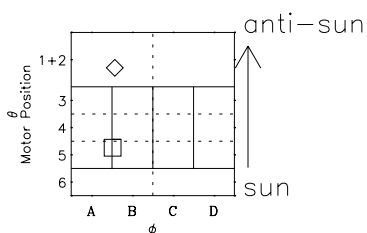

Galileo EPD Real-Time Six-Sector 97262

Software Version: RTLINE_R6 V 1.20
Data Production: 06-03-00
Plot Production: Sun Sep 16 01:37:21 2001

◇ = Jupiter look direction
□ = Corotation look direction