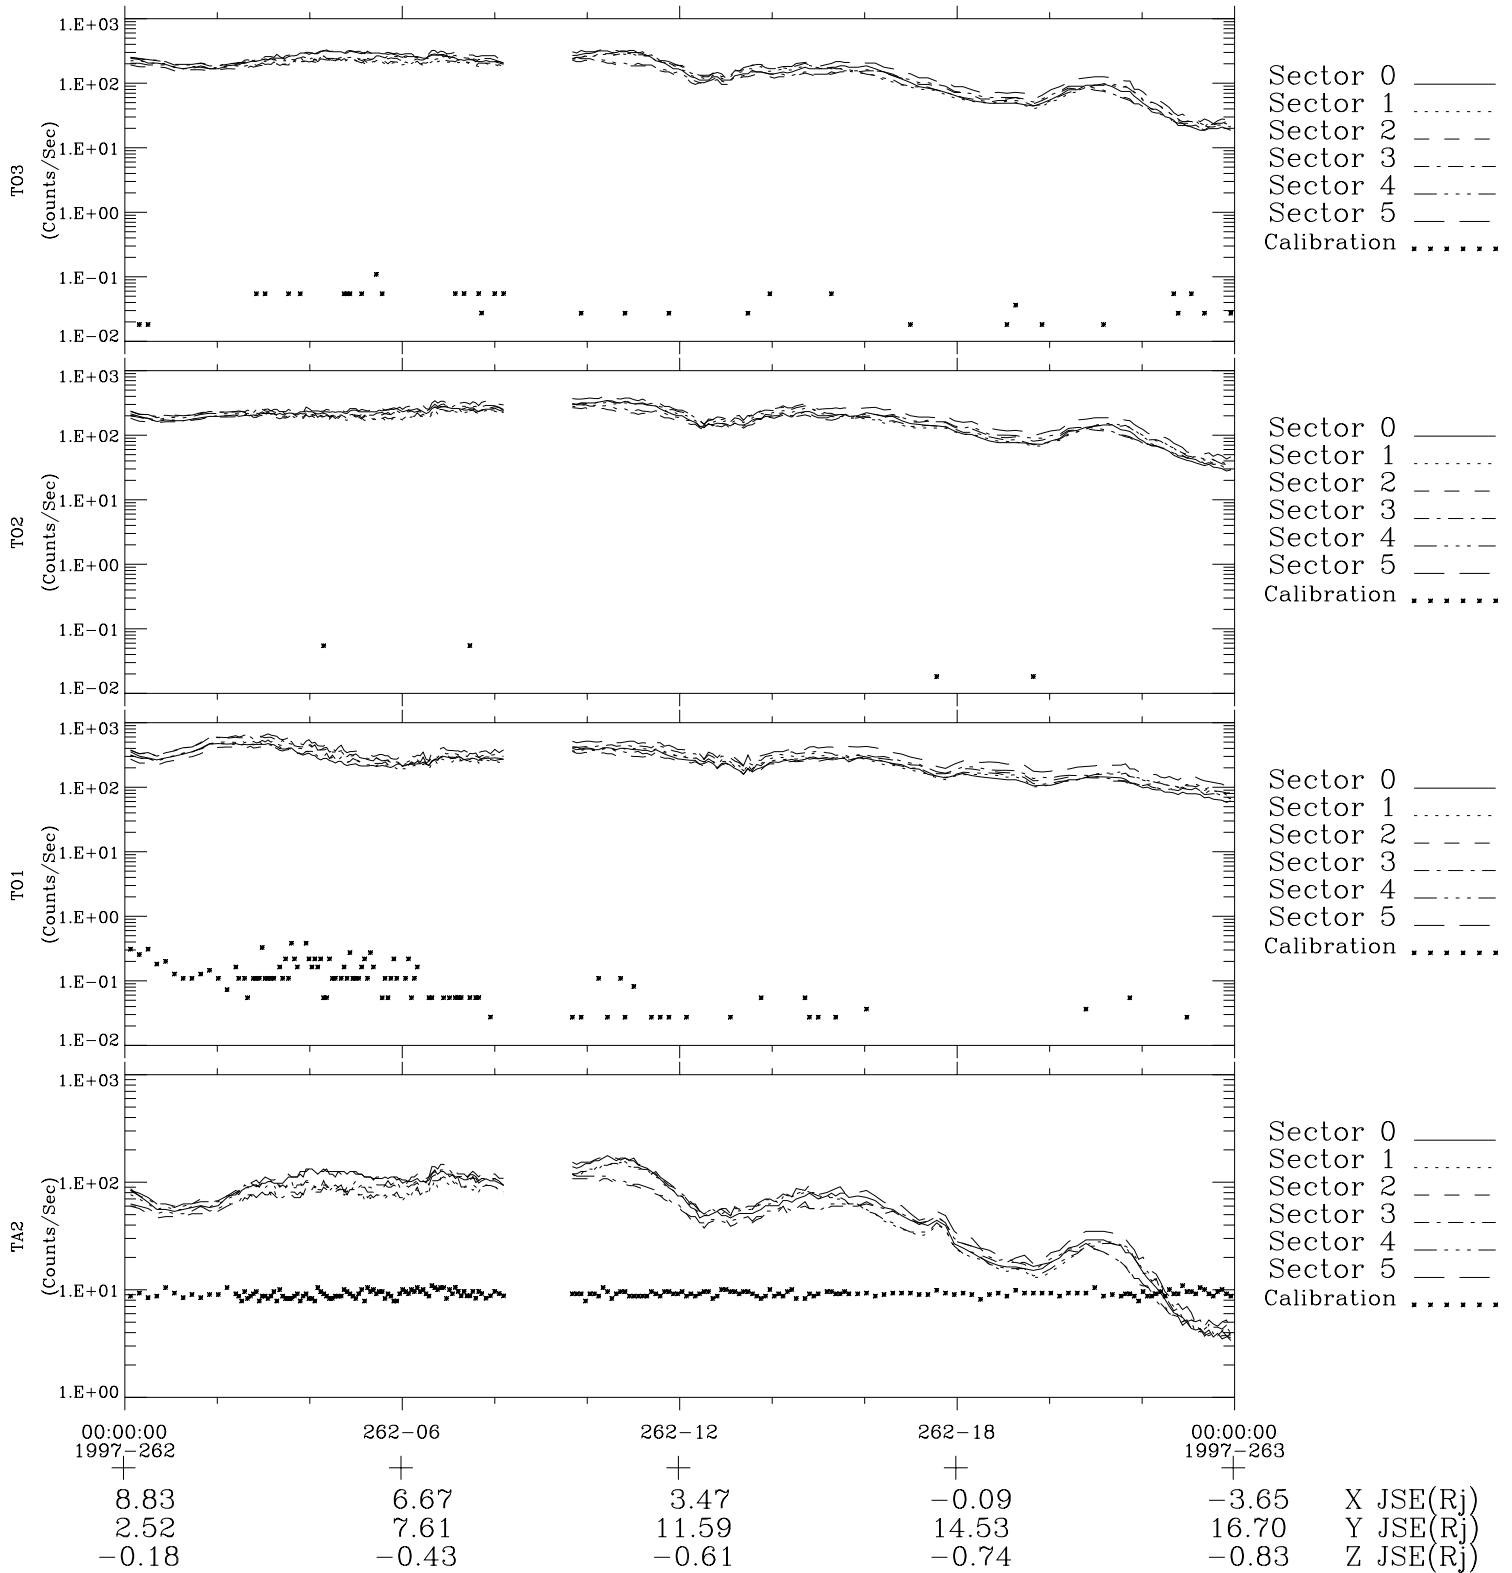

Galileo EPD Real-Time Six-Sector 97262

Software Version: RTLINE_R6 V 1.20
Data Production: 06-03-00
Plot Production: Sun Sep 16 01:37:21 2001

◇ = Jupiter look direction
□ = Corotation look direction