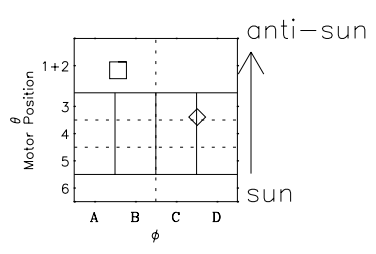

Galileo EPD Real Time Omni Spectrum 97261

Software Version: RTSPEC_OMNI V 1.20
 Data Production: 06-03-00
 Plot Production: Sun Sep 16 01:22:30 2001
 Color File: wondr3
 Geofactor File: 1.1

◇ = Jupiter look direction
 □ = Corotation look direction