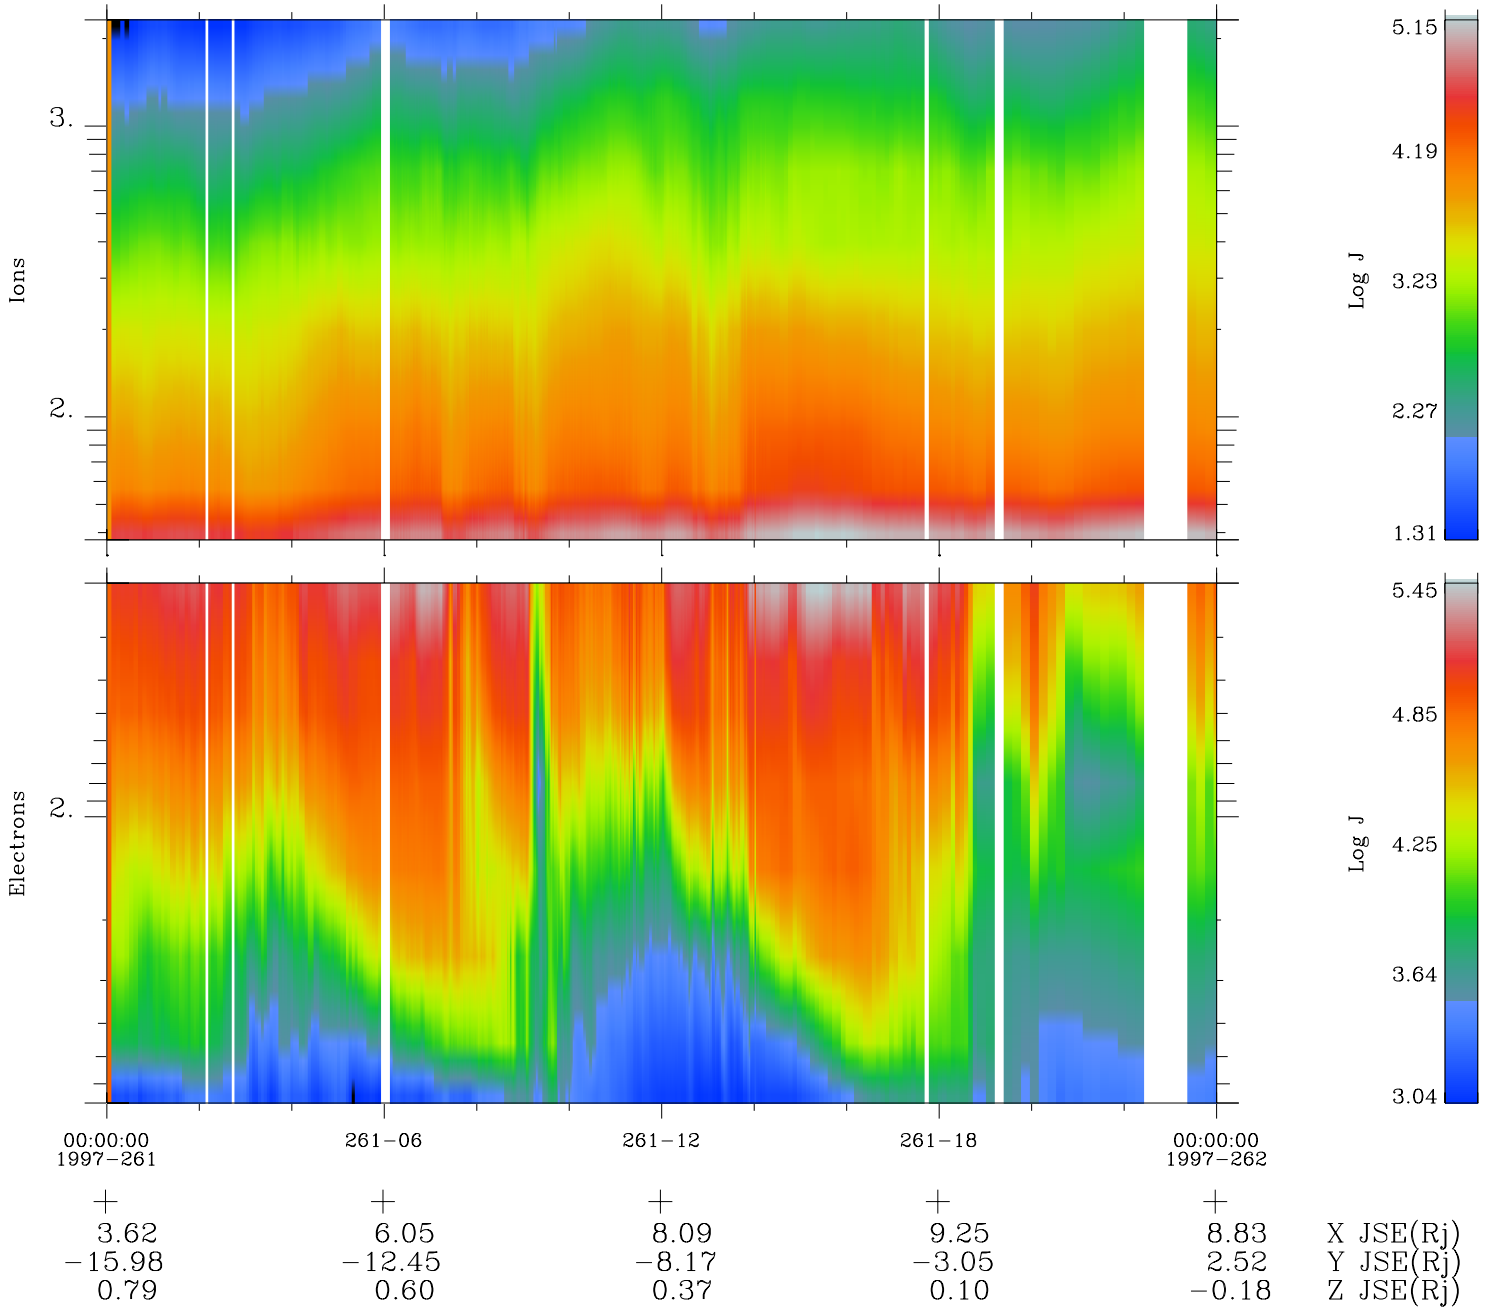

Galileo EPD Real Time Omni Spectrum 97261

Software Version: RTSPEC_OMNI V 1.20
 Data Production: 06-03-00
 Plot Production: Sun Sep 16 01:22:30 2001
 Color File: wondr3
 Geofactor File: 1.1

◇ = Jupiter look direction
 □ = Corotation look direction