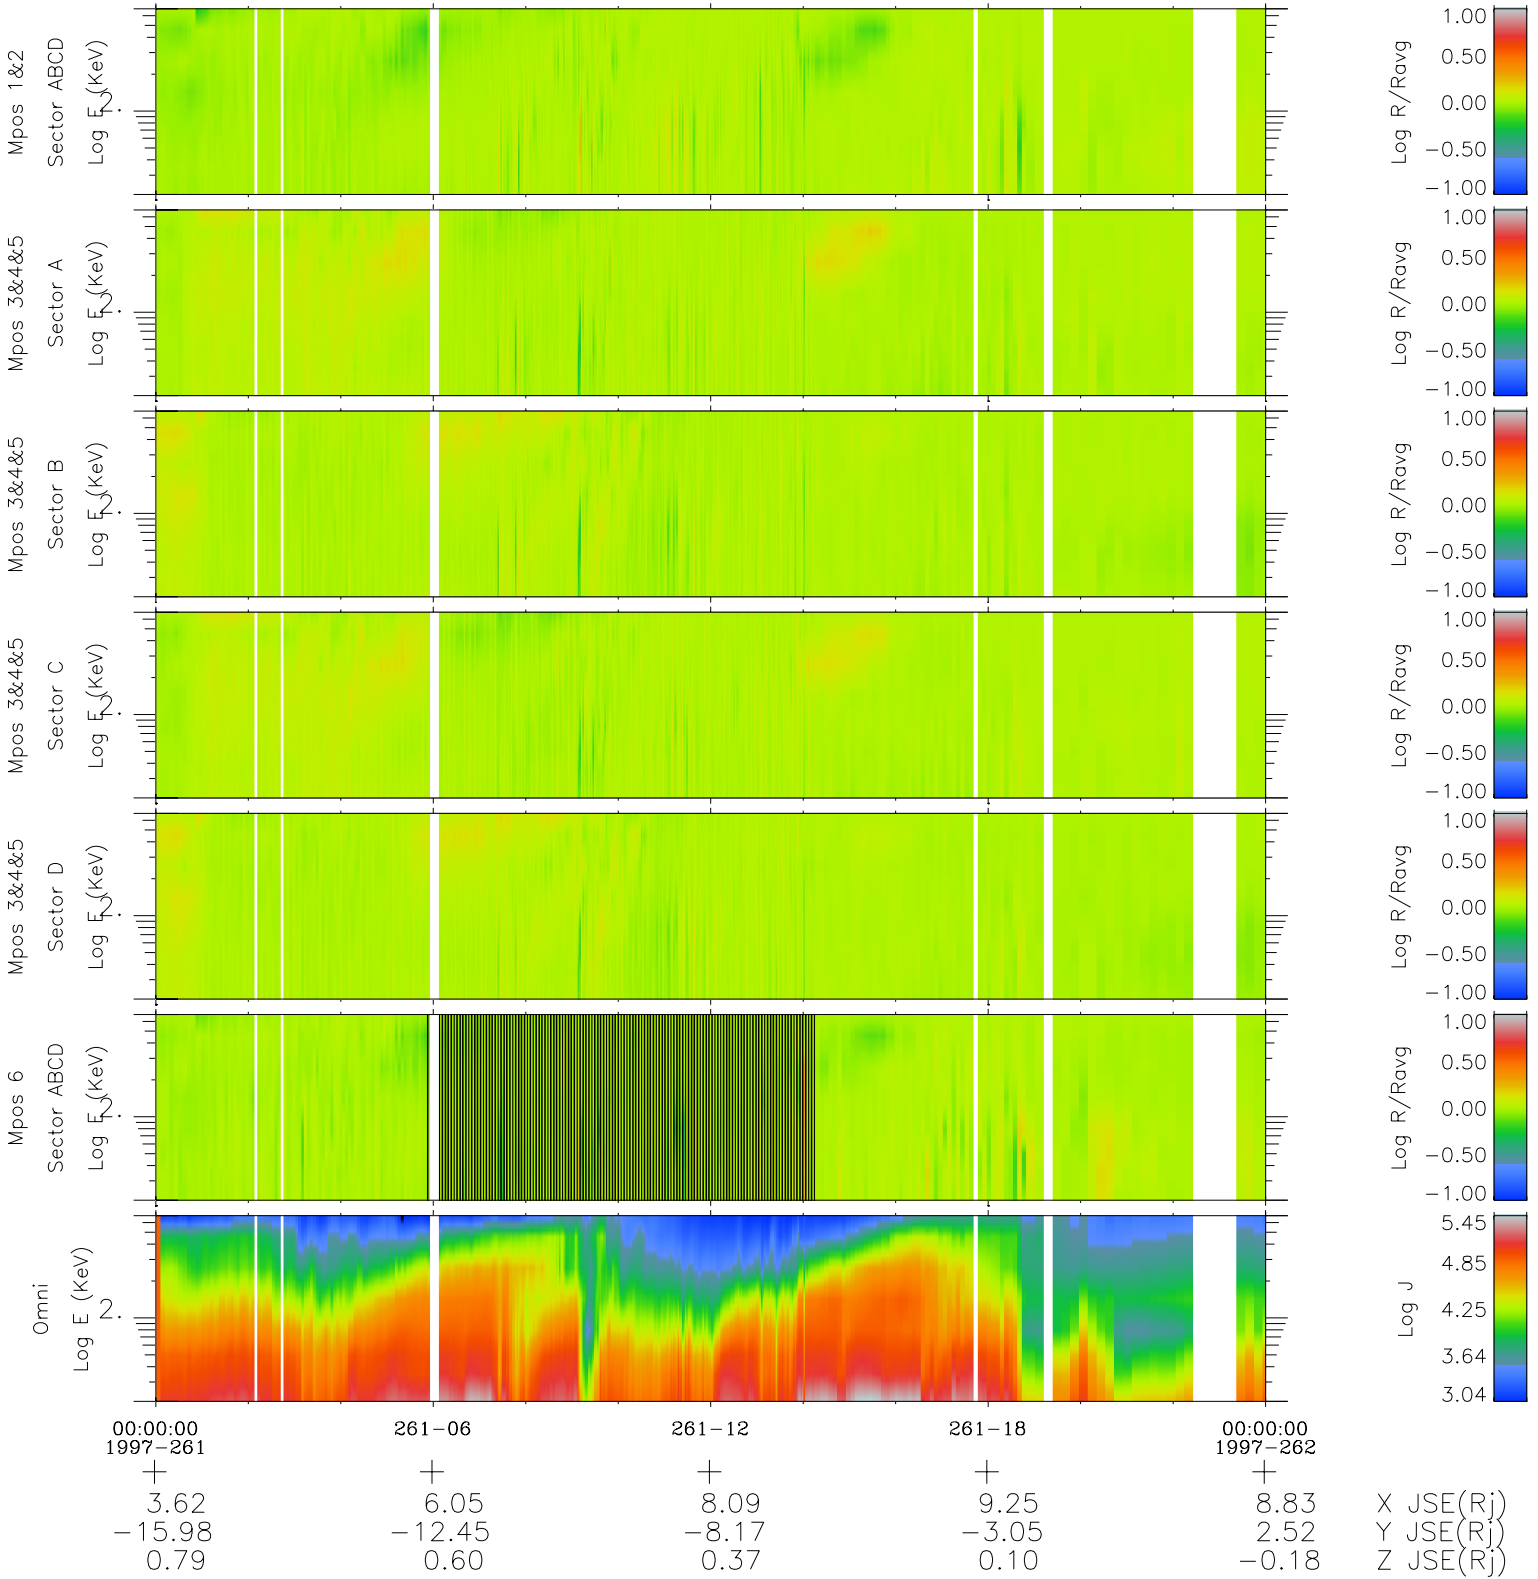

# Galileo EPD Real Time R6 Electrons Spectra 97261

Software Version: RTSPEC\_R6 V 1.20  
 Data Production: 06-03-00  
 Plot Production: Sun Sep 16 01:22:16 2001  
 Color File: wondr3  
 Geofactor File: 1.1

- ◇ = Jupiter look direction
- = Corotation look direction