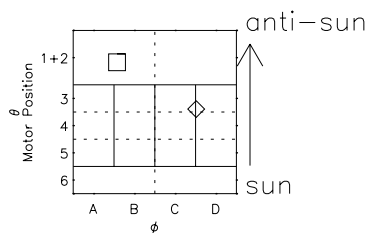

Galileo EPD Real Time R6 Ions Spectra 97261

Software Version: RTSPEC_R6 V 1.20
 Data Production: 06-03-00
 Plot Production: Sun Sep 16 01:22:00 2001
 Color File: wondr3
 Geofactor File: 1.1

- ◇ = Jupiter look direction
- = Corotation look direction