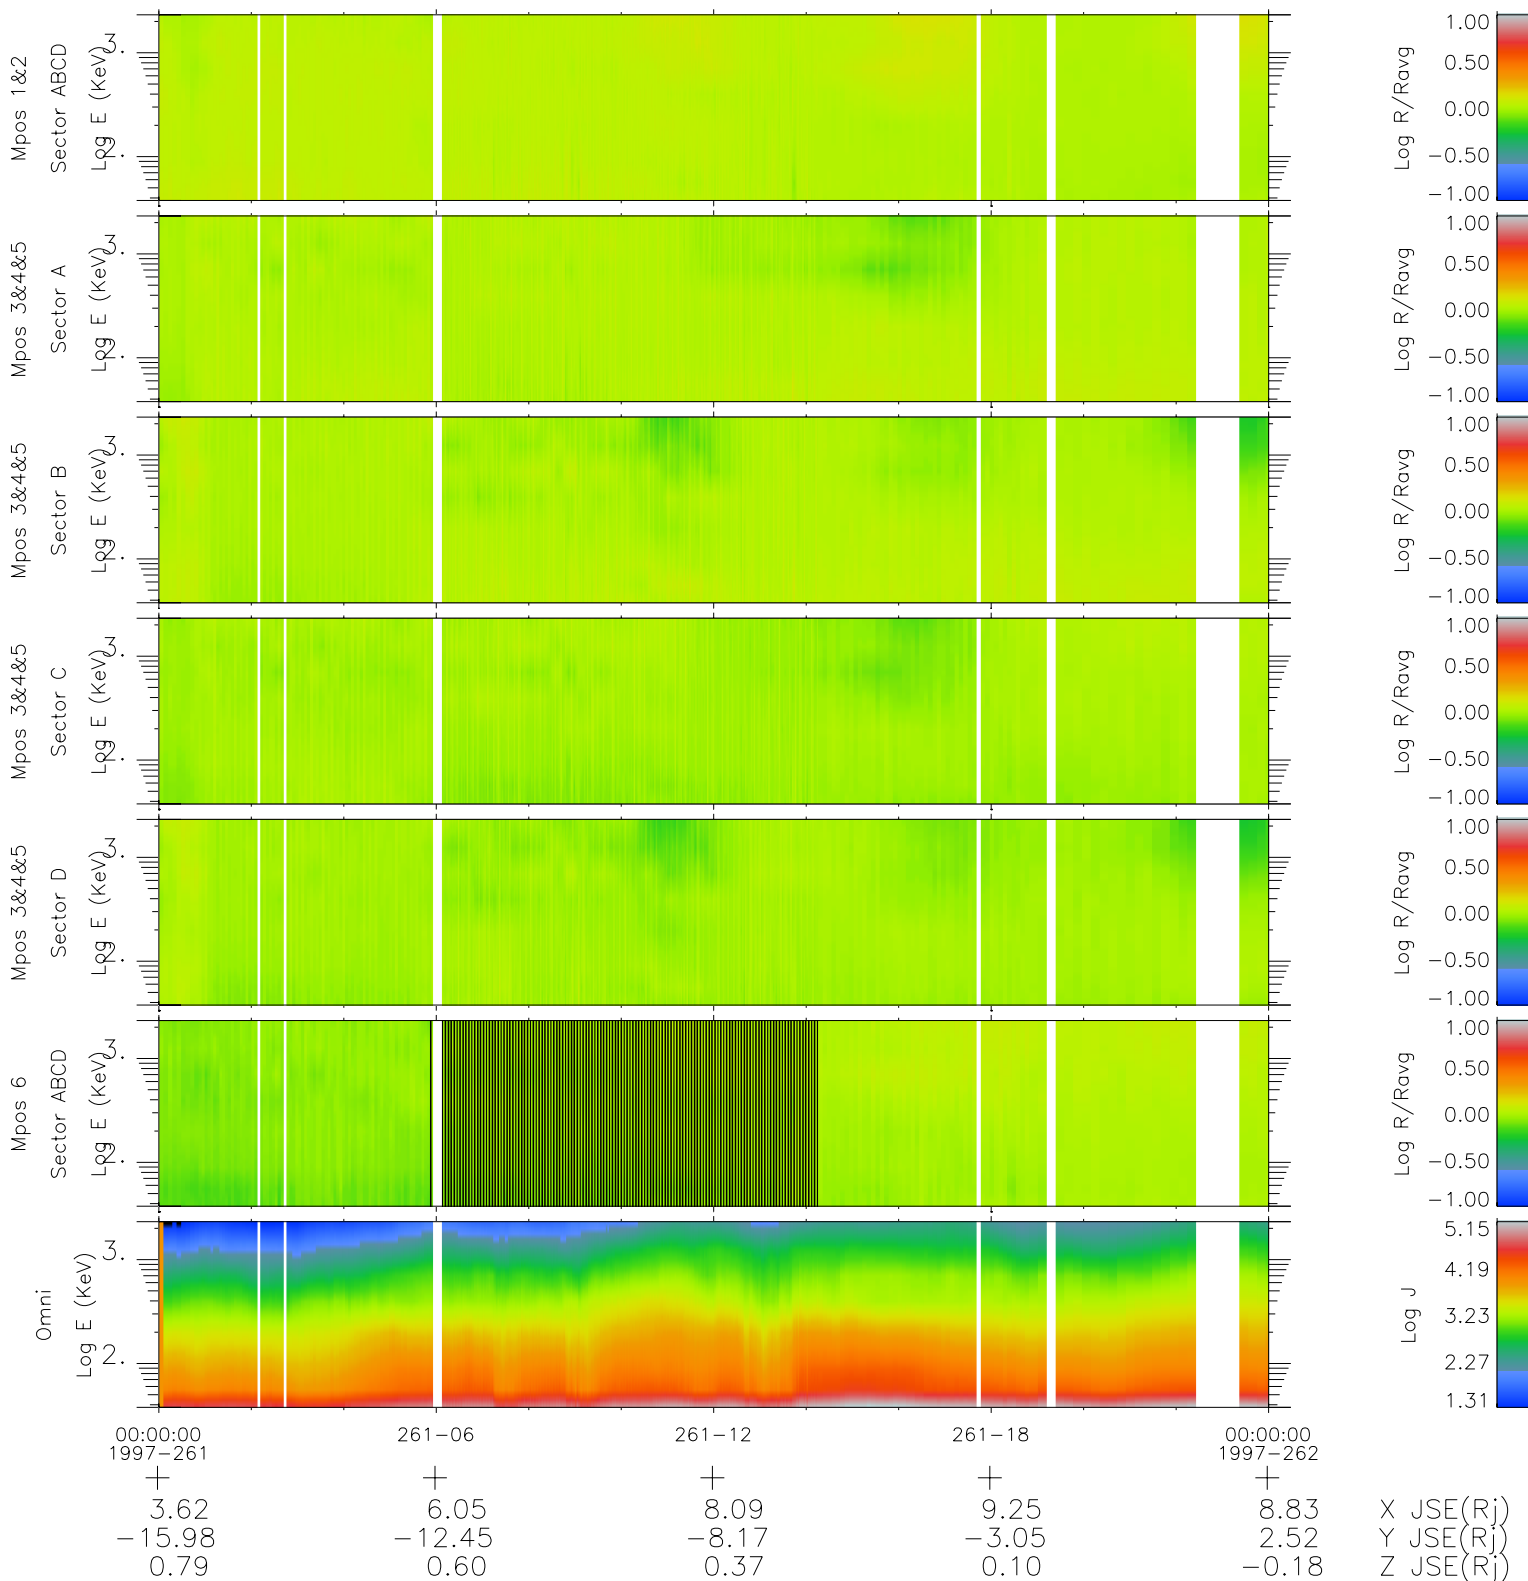

Galileo EPD Real Time R6 Ions Spectra 97261

Software Version: RTSPEC_R6 V 1.20
 Data Production: 06-03-00
 Plot Production: Sun Sep 16 01:22:00 2001
 Color File: wondr3
 Geofactor File: 1.1

- ◇ = Jupiter look direction
- = Corotation look direction