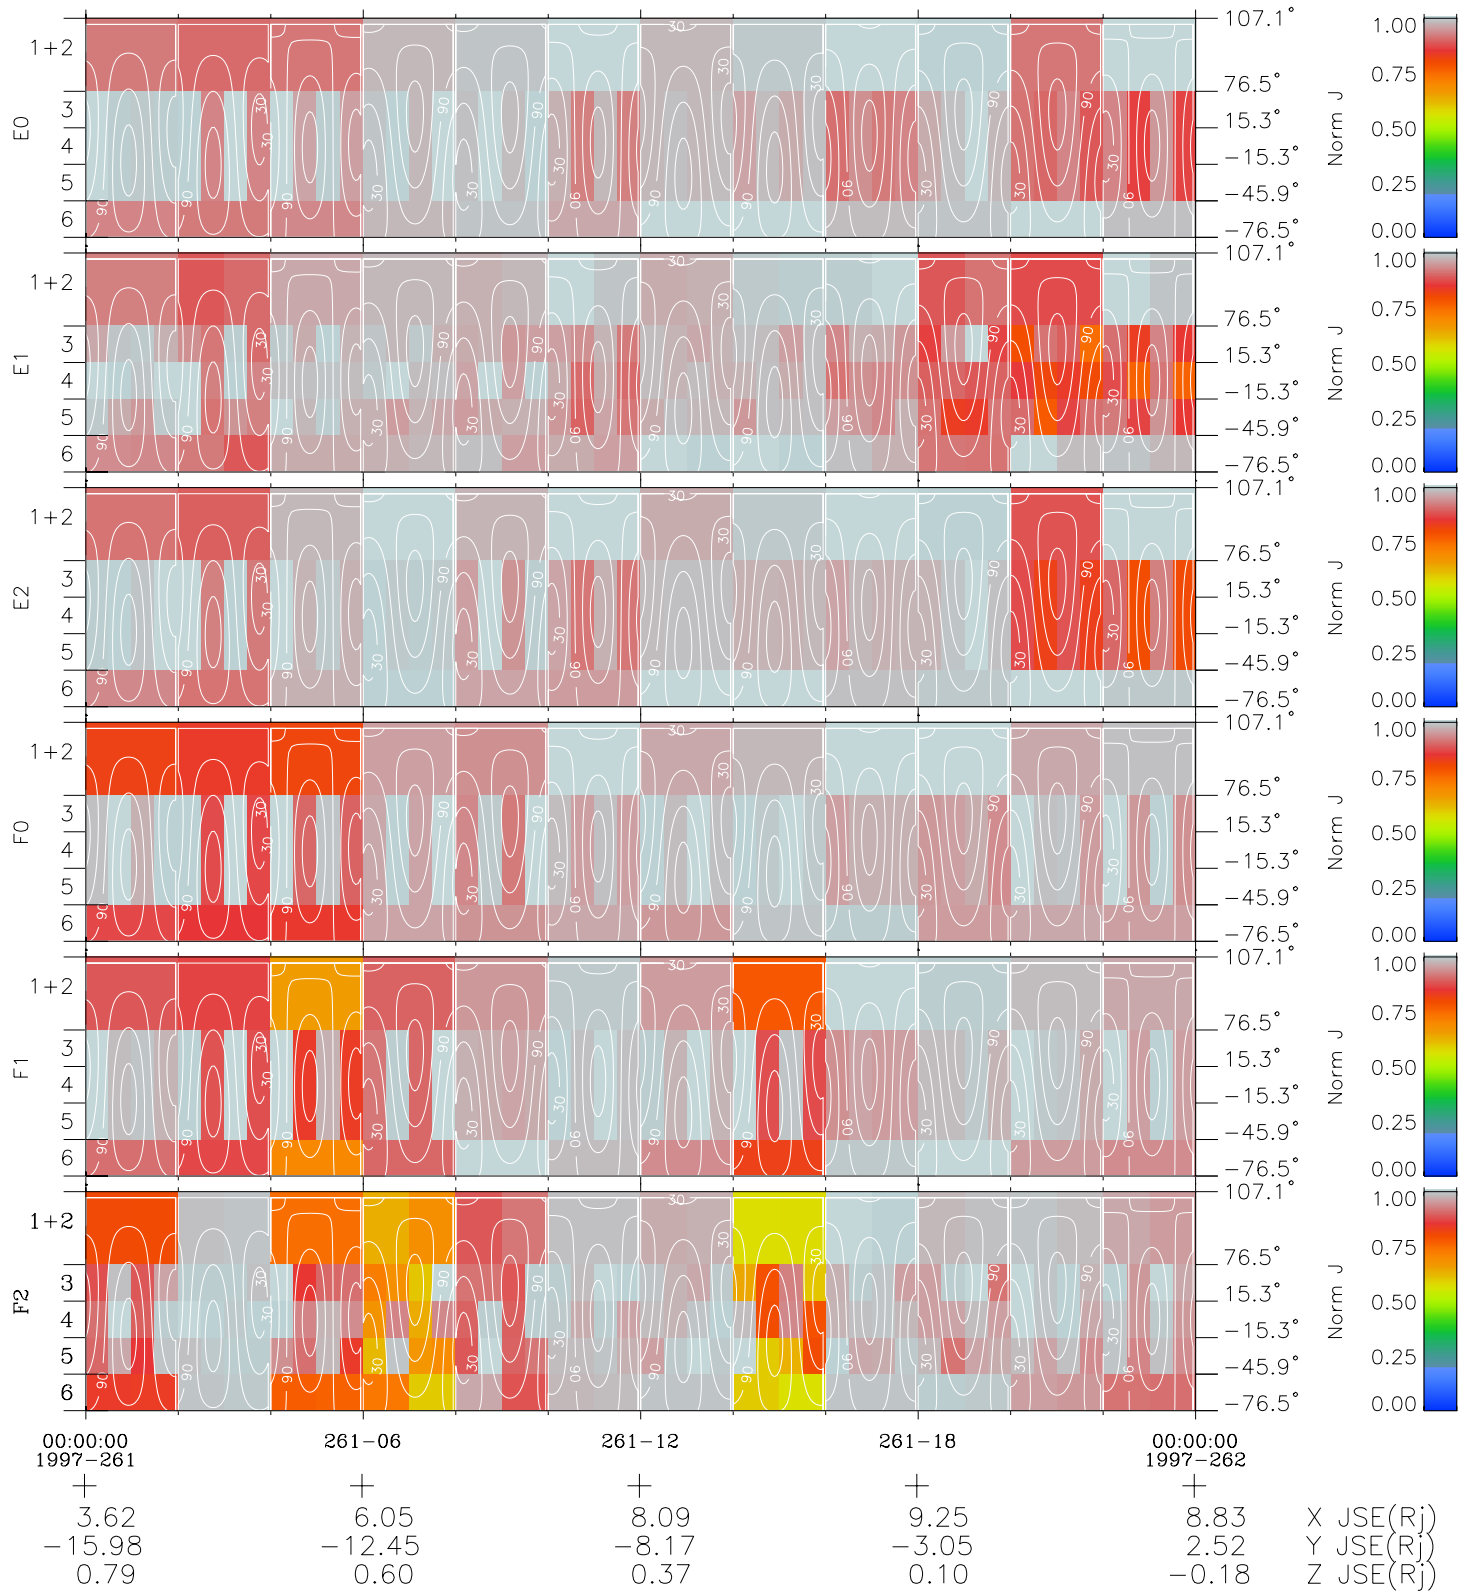

Galileo EPD Real Time All-Sky Anisotropies 97261

Software Version: RTSKY_NORM V 1.20
Data Production: 06-03-00
Plot Production: Sun Sep 16 01:24:06 2001
Color File: wondr3
Geofactor File: 1.1

- ◇ = Jupiter look direction
- = Corotation look direction