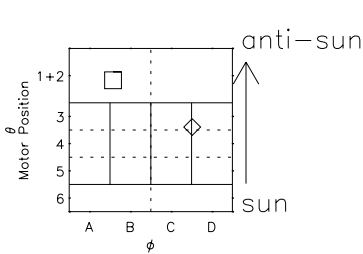

Galileo EPD Real Time All-Sky Anisotropies 97261

Software Version: RTSKY_NORM V 1.20
Data Production: 06-03-00
Plot Production: Sun Sep 16 01:24:06 2001
Color File: wondr3
Geofactor File: 1.1

- ◇ = Jupiter look direction
- = Corotation look direction