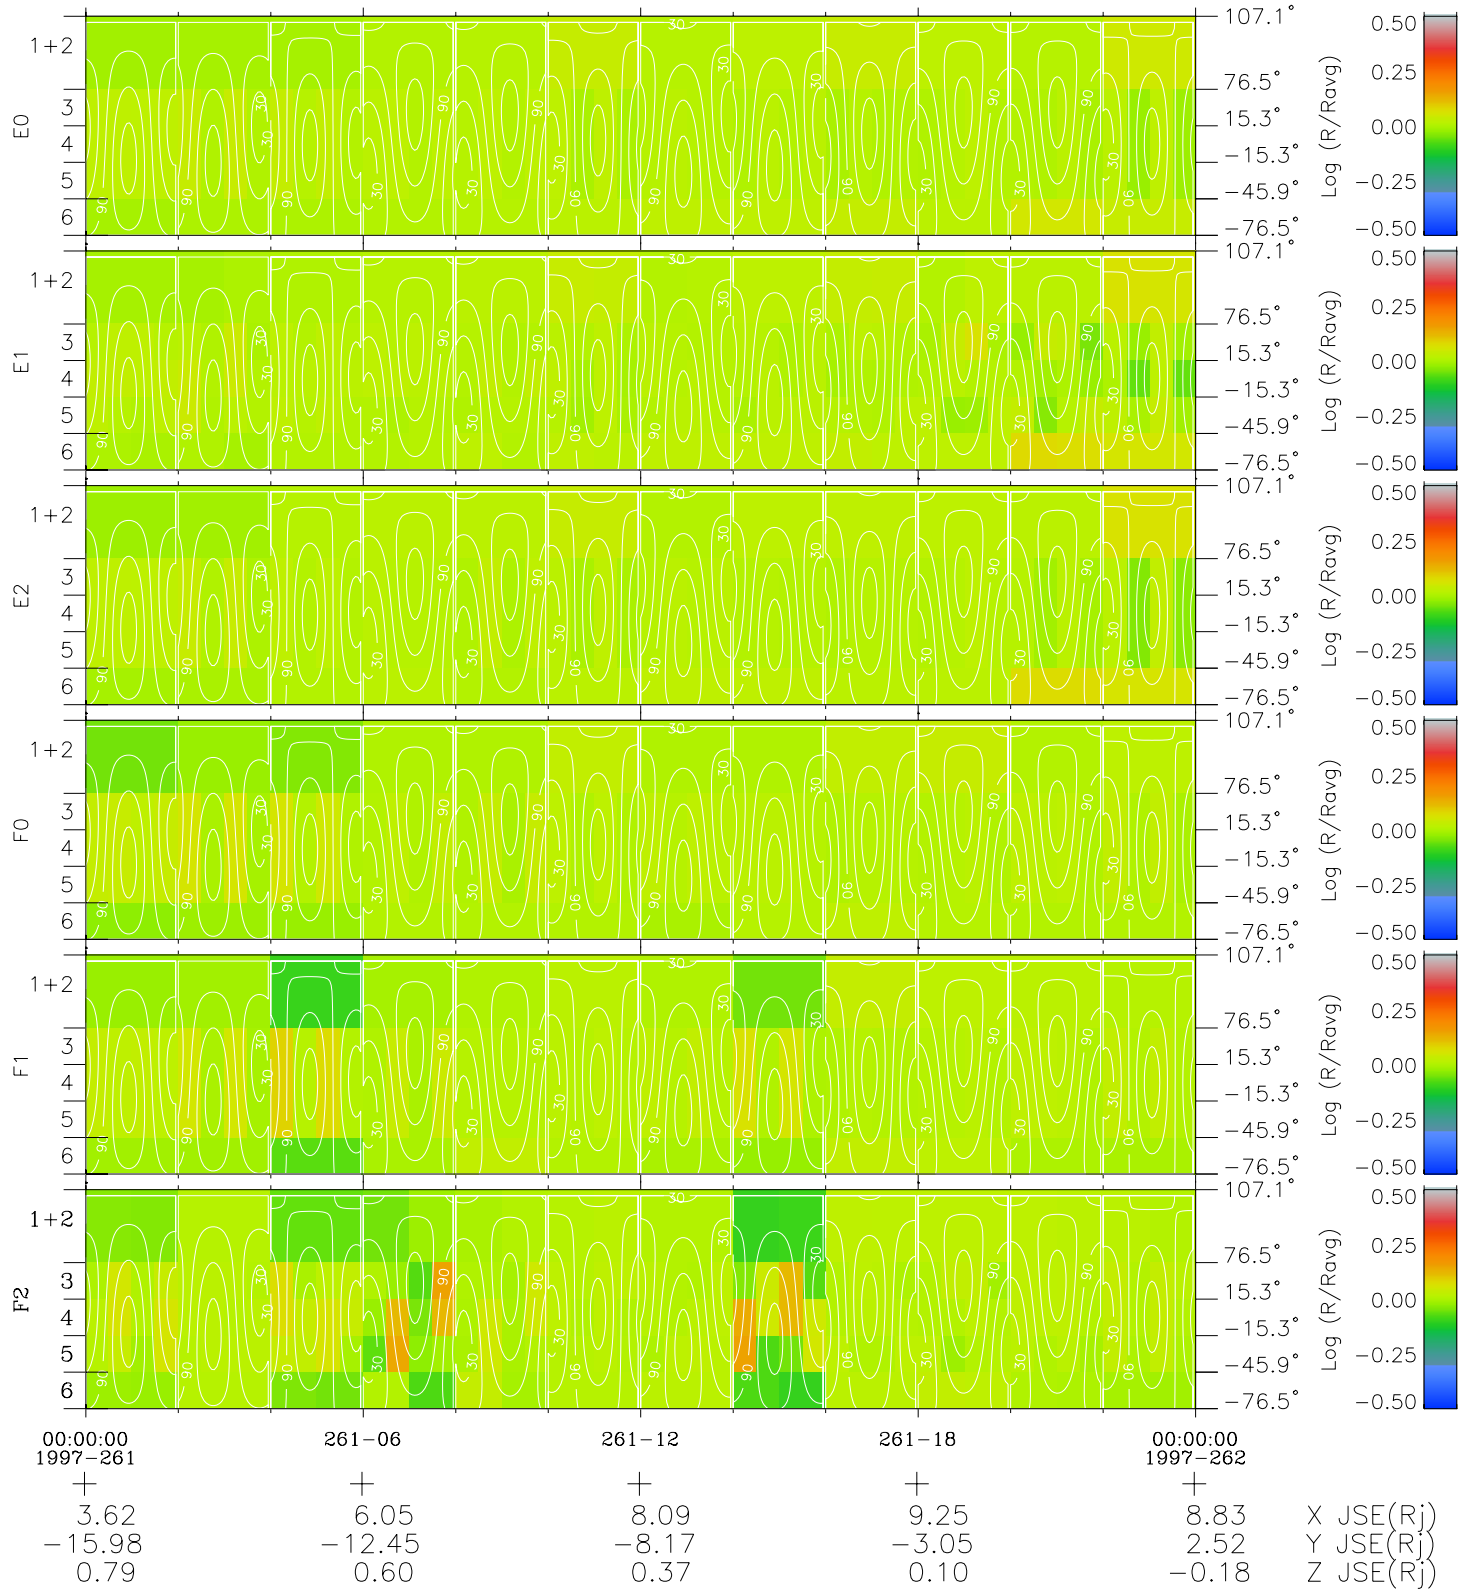

Galileo EPD Real Time All-Sky Anisotropies 97261

Software Version: RTSKY_MEAN V 1.20
 Data Production: 06-03-00
 Plot Production: Sun Sep 16 01:23:02 2001
 Color File: wondr3
 Geofactor File: 1.1

- ◇ = Jupiter look direction
- = Corotation look direction