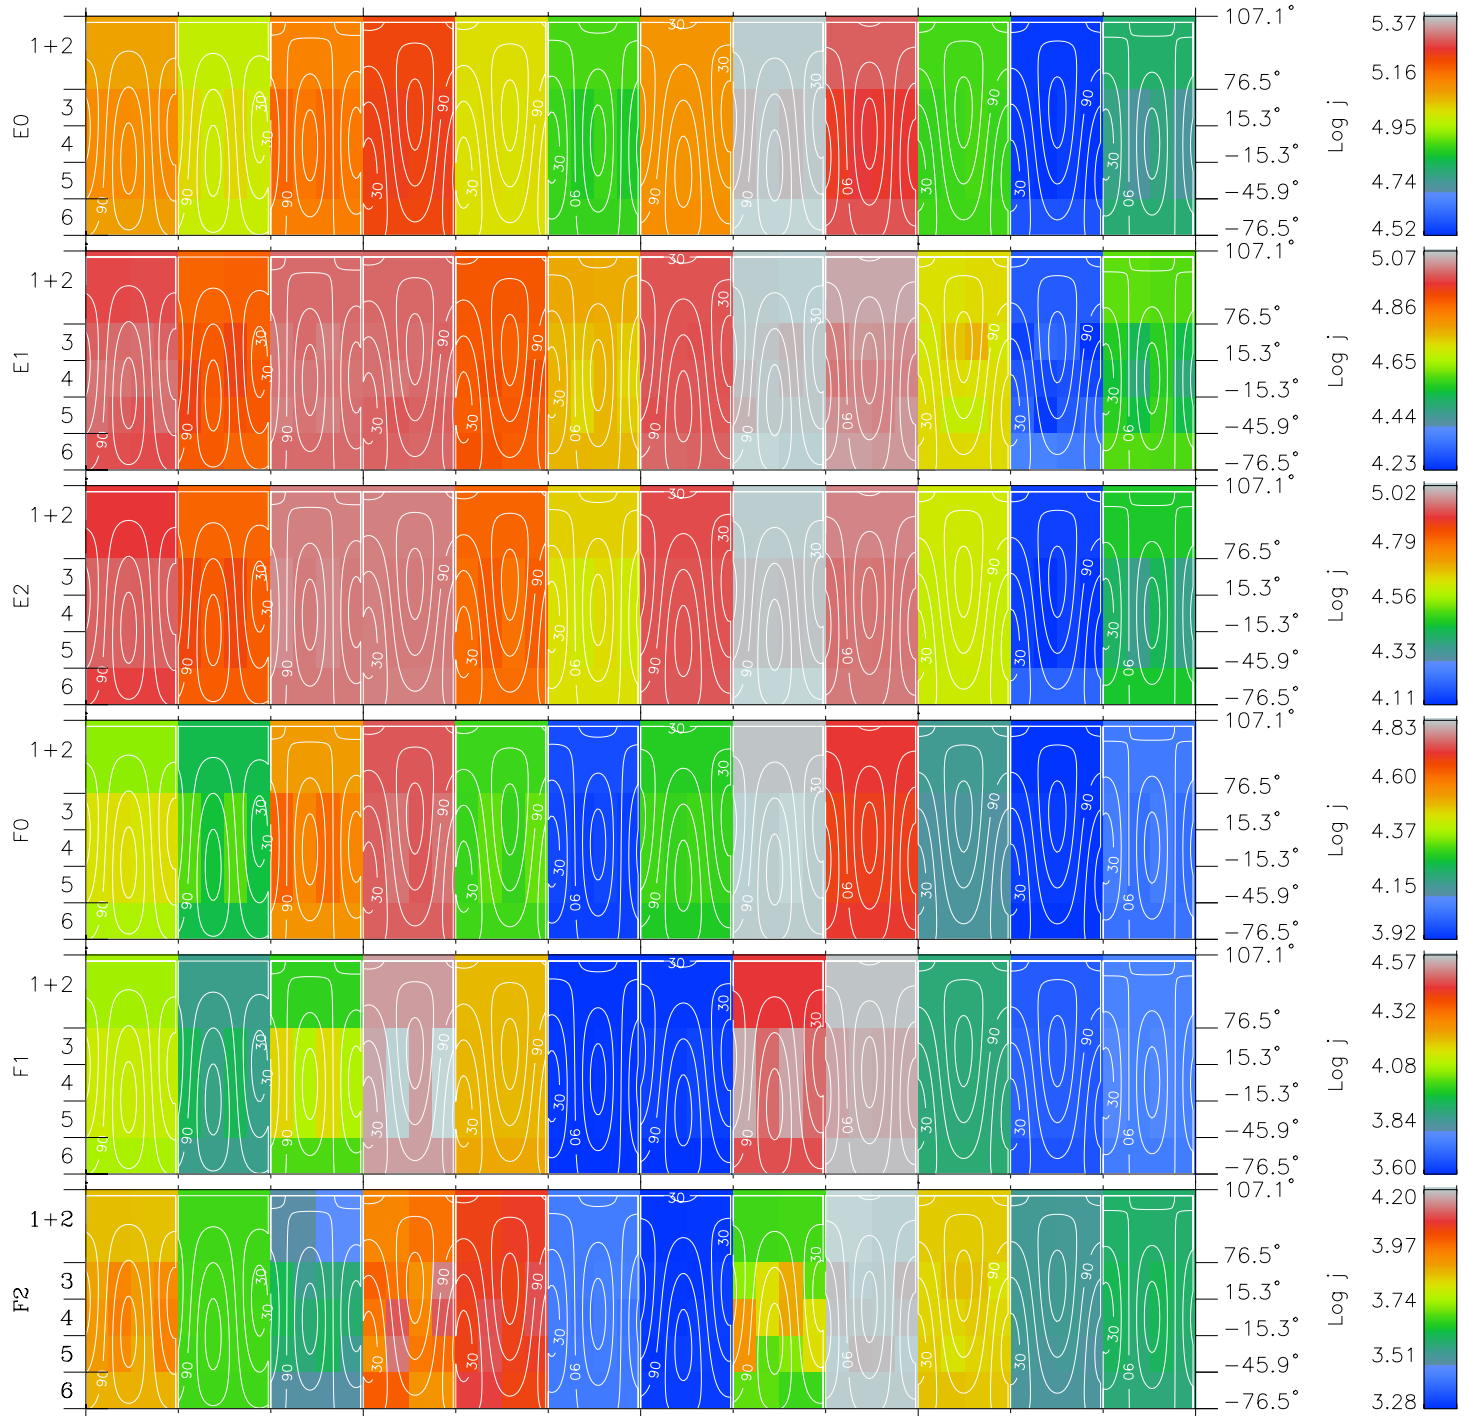

Galileo EPD Real Time All-Sky Anisotropies 97261

Software Version: RTSKY_FLUX V 1.20
 Data Production: 06-03-00
 Plot Production: Sun Sep 16 01:23:34 2001
 Color File: wondr3
 Geofactor File: 1.1

| | | | | | |
|----------------------|--------|--------|--------|----------------------|------------------------|
| 00:00:00 1997-261 | 261-06 | 261-12 | 261-18 | 00:00:00 1997-262 | |
| + | + | + | + | + | X JSE(R _j) |
| 3.62 | 6.05 | 8.09 | 9.25 | 8.83 | Y JSE(R _j) |
| -15.98 | -12.45 | -8.17 | -3.05 | 2.52 | Z JSE(R _j) |
| 0.79 | 0.60 | 0.37 | 0.10 | -0.18 | |

- ◇ = Jupiter look direction
- = Corotation look direction