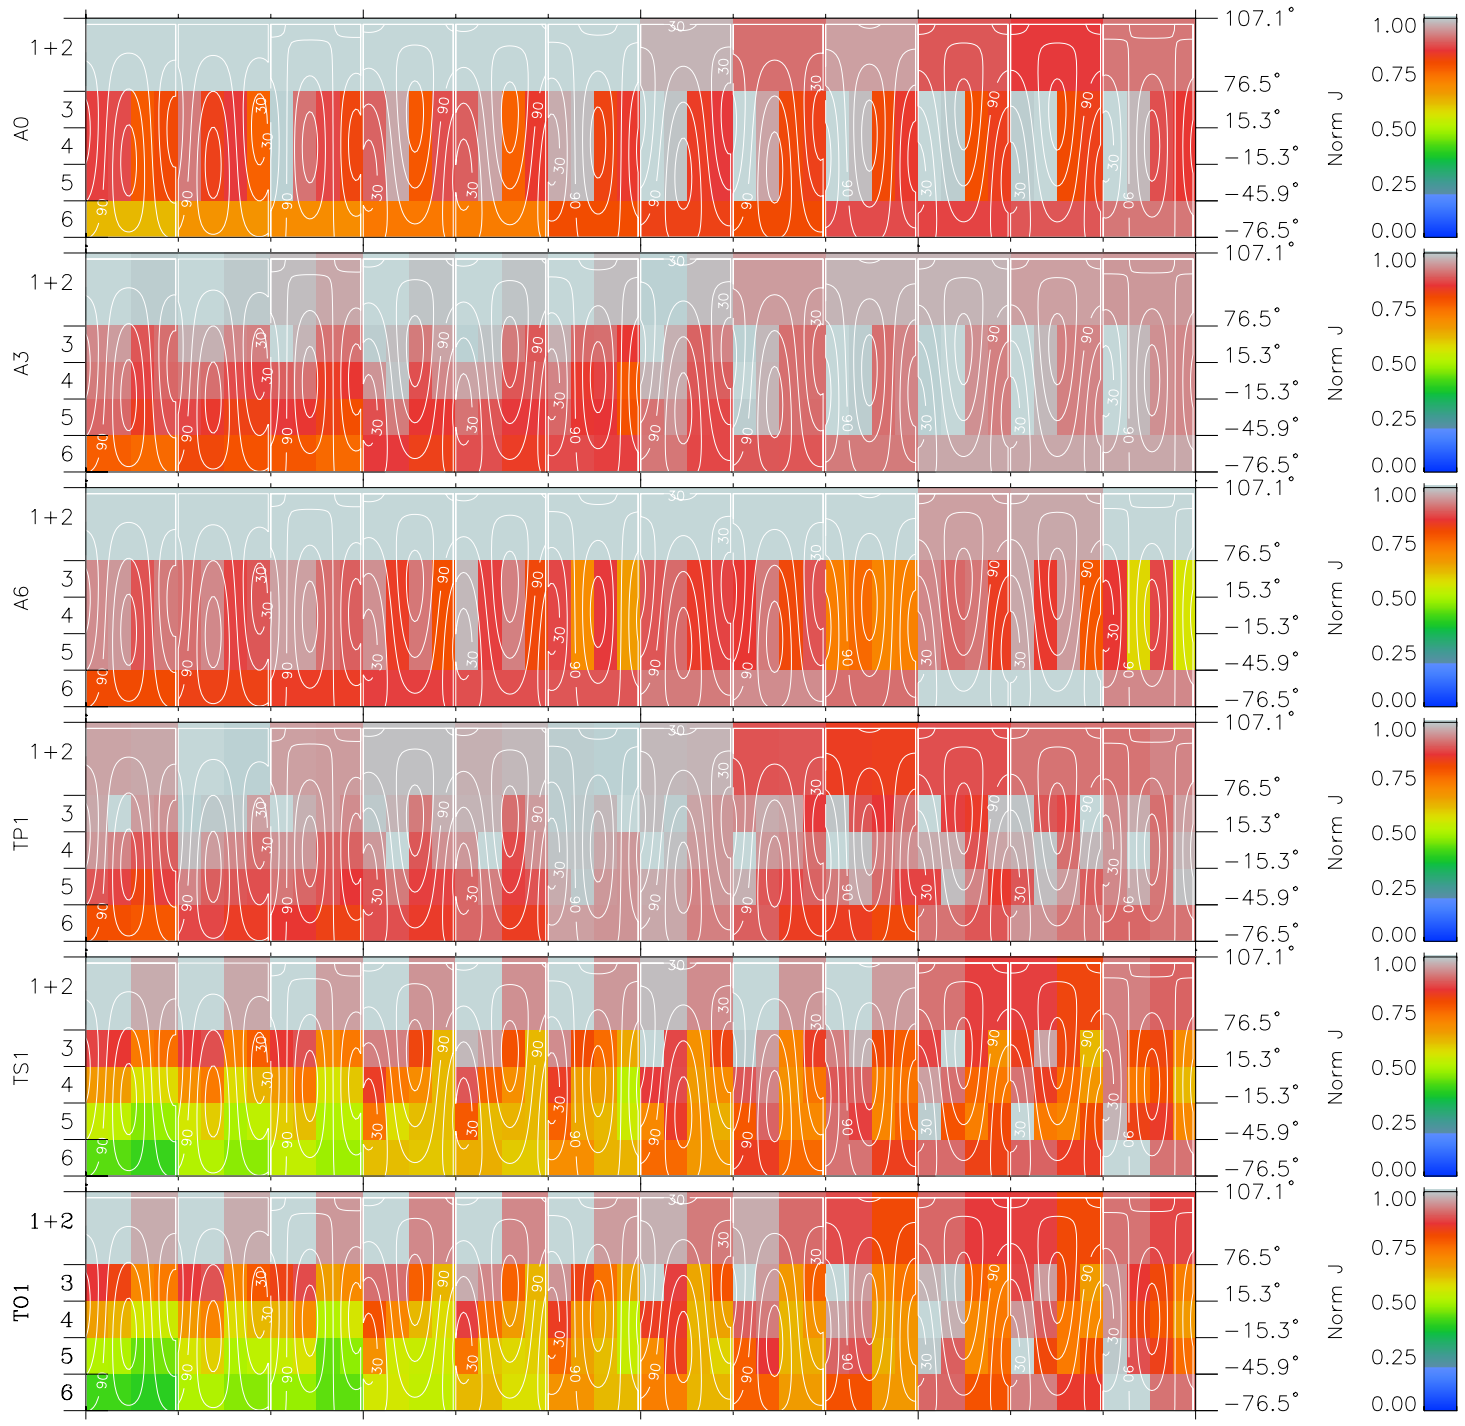

# Galileo EPD Real Time All-Sky Anisotropies 97261

Software Version: RTSKY\_NORM V 1.20  
 Data Production: 06-03-00  
 Plot Production: Sun Sep 16 01:23:50 2001  
 Color File: wondr3  
 Geofactor File: 1.1

|                      |        |        |        |                      |                        |
|----------------------|--------|--------|--------|----------------------|------------------------|
| 00:00:00<br>1997-261 | 261-06 | 261-12 | 261-18 | 00:00:00<br>1997-262 |                        |
| +                    | +      | +      | +      | +                    | X JSE(R <sub>j</sub> ) |
| 3.62                 | 6.05   | 8.09   | 9.25   | 8.83                 | Y JSE(R <sub>j</sub> ) |
| -15.98               | -12.45 | -8.17  | -3.05  | 2.52                 | Z JSE(R <sub>j</sub> ) |
| 0.79                 | 0.60   | 0.37   | 0.10   | -0.18                |                        |

- ◇ = Jupiter look direction
- = Corotation look direction