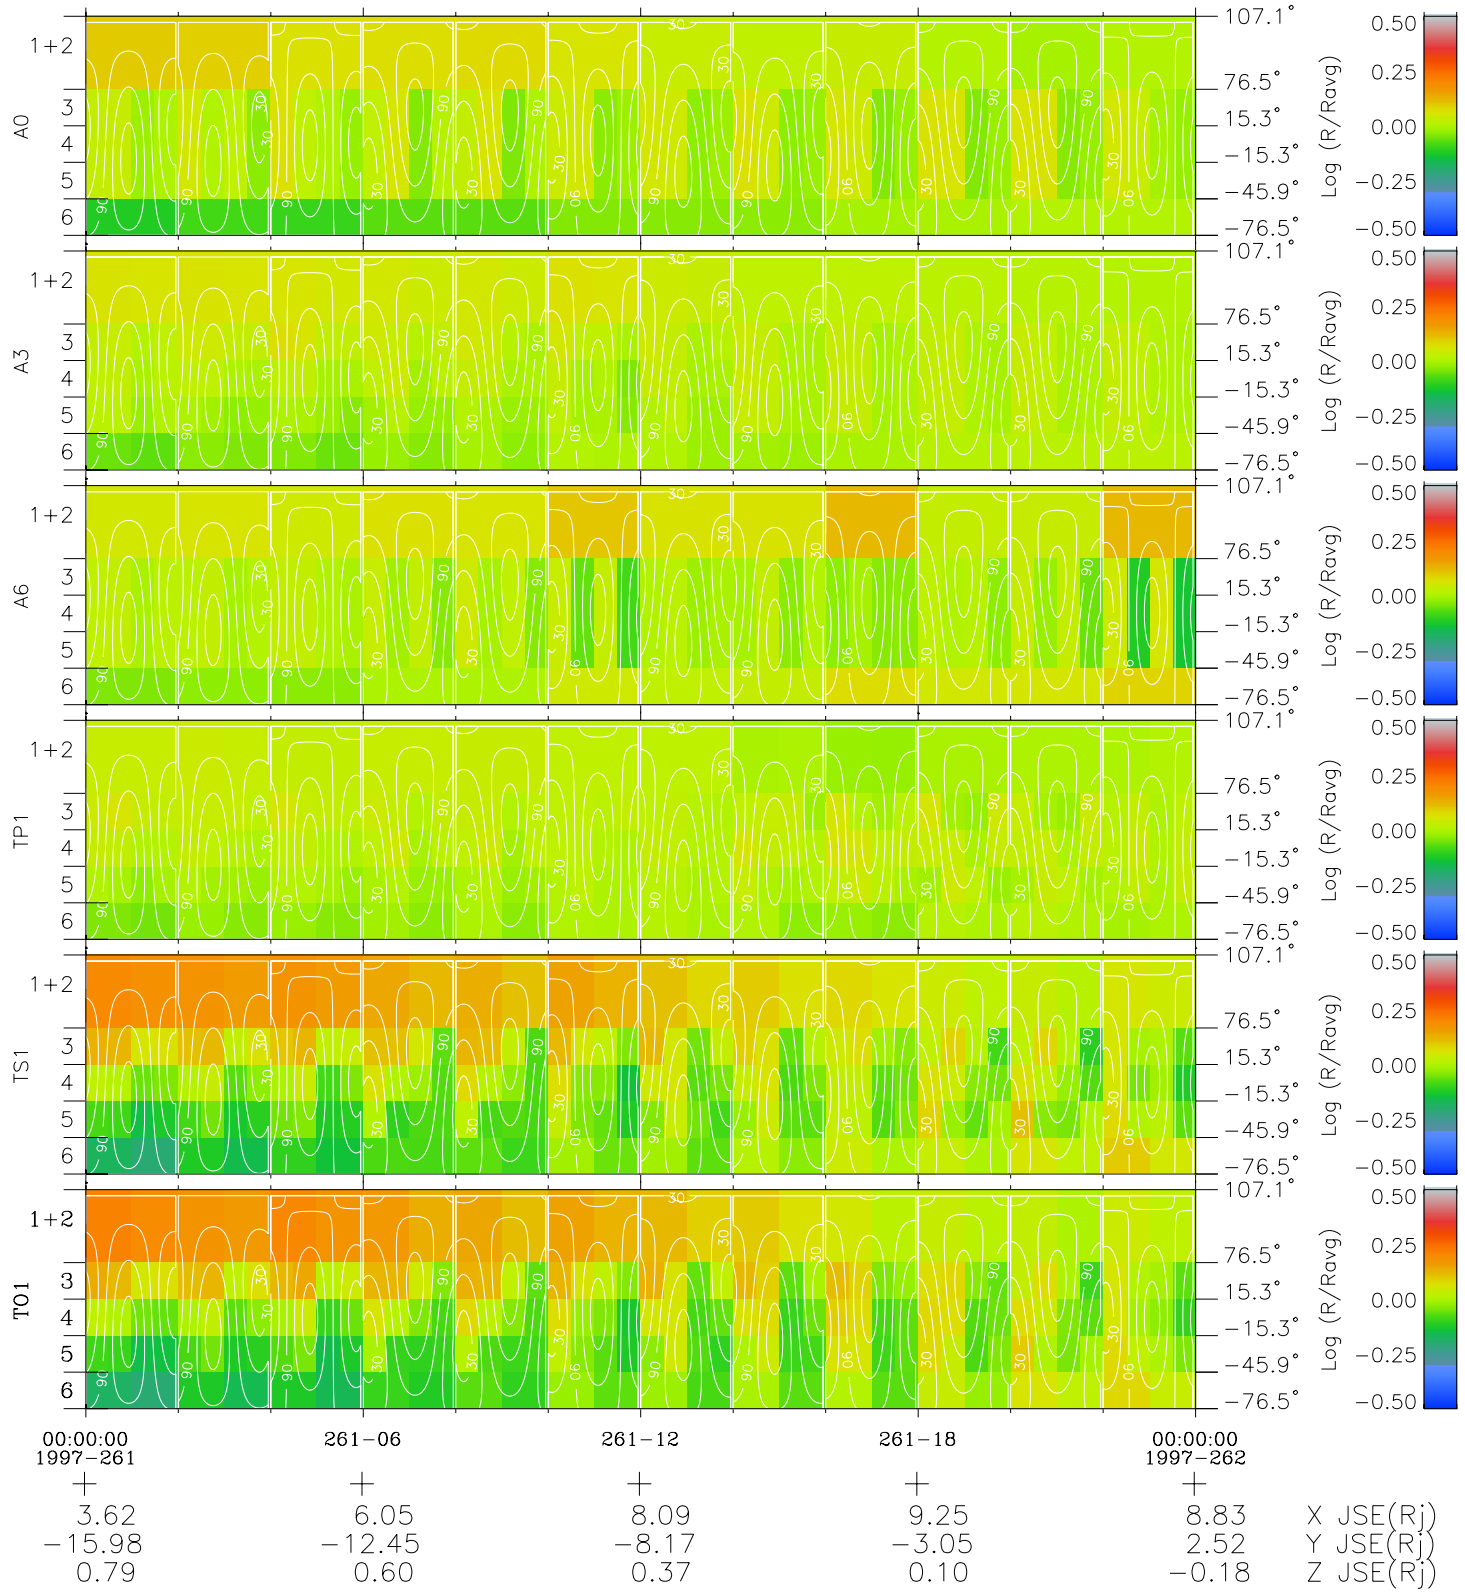

Galileo EPD Real Time All-Sky Anisotropies 97261

Software Version: RTSKY_MEAN V 1.20
 Data Production: 06-03-00
 Plot Production: Sun Sep 16 01:22:46 2001
 Color File: wondr3
 Geofactor File: 1.1

- ◇ = Jupiter look direction
- = Corotation look direction