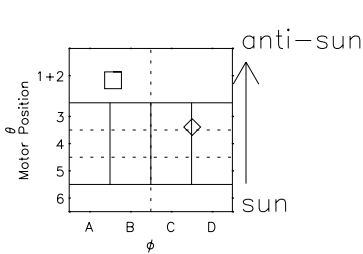

Galileo EPD Real Time All-Sky Anisotropies 97261

Software Version: RTSKY_MEAN V 1.20
 Data Production: 06-03-00
 Plot Production: Sun Sep 16 01:22:46 2001
 Color File: wondr3
 Geofactor File: 1.1

- ◇ = Jupiter look direction
- = Corotation look direction