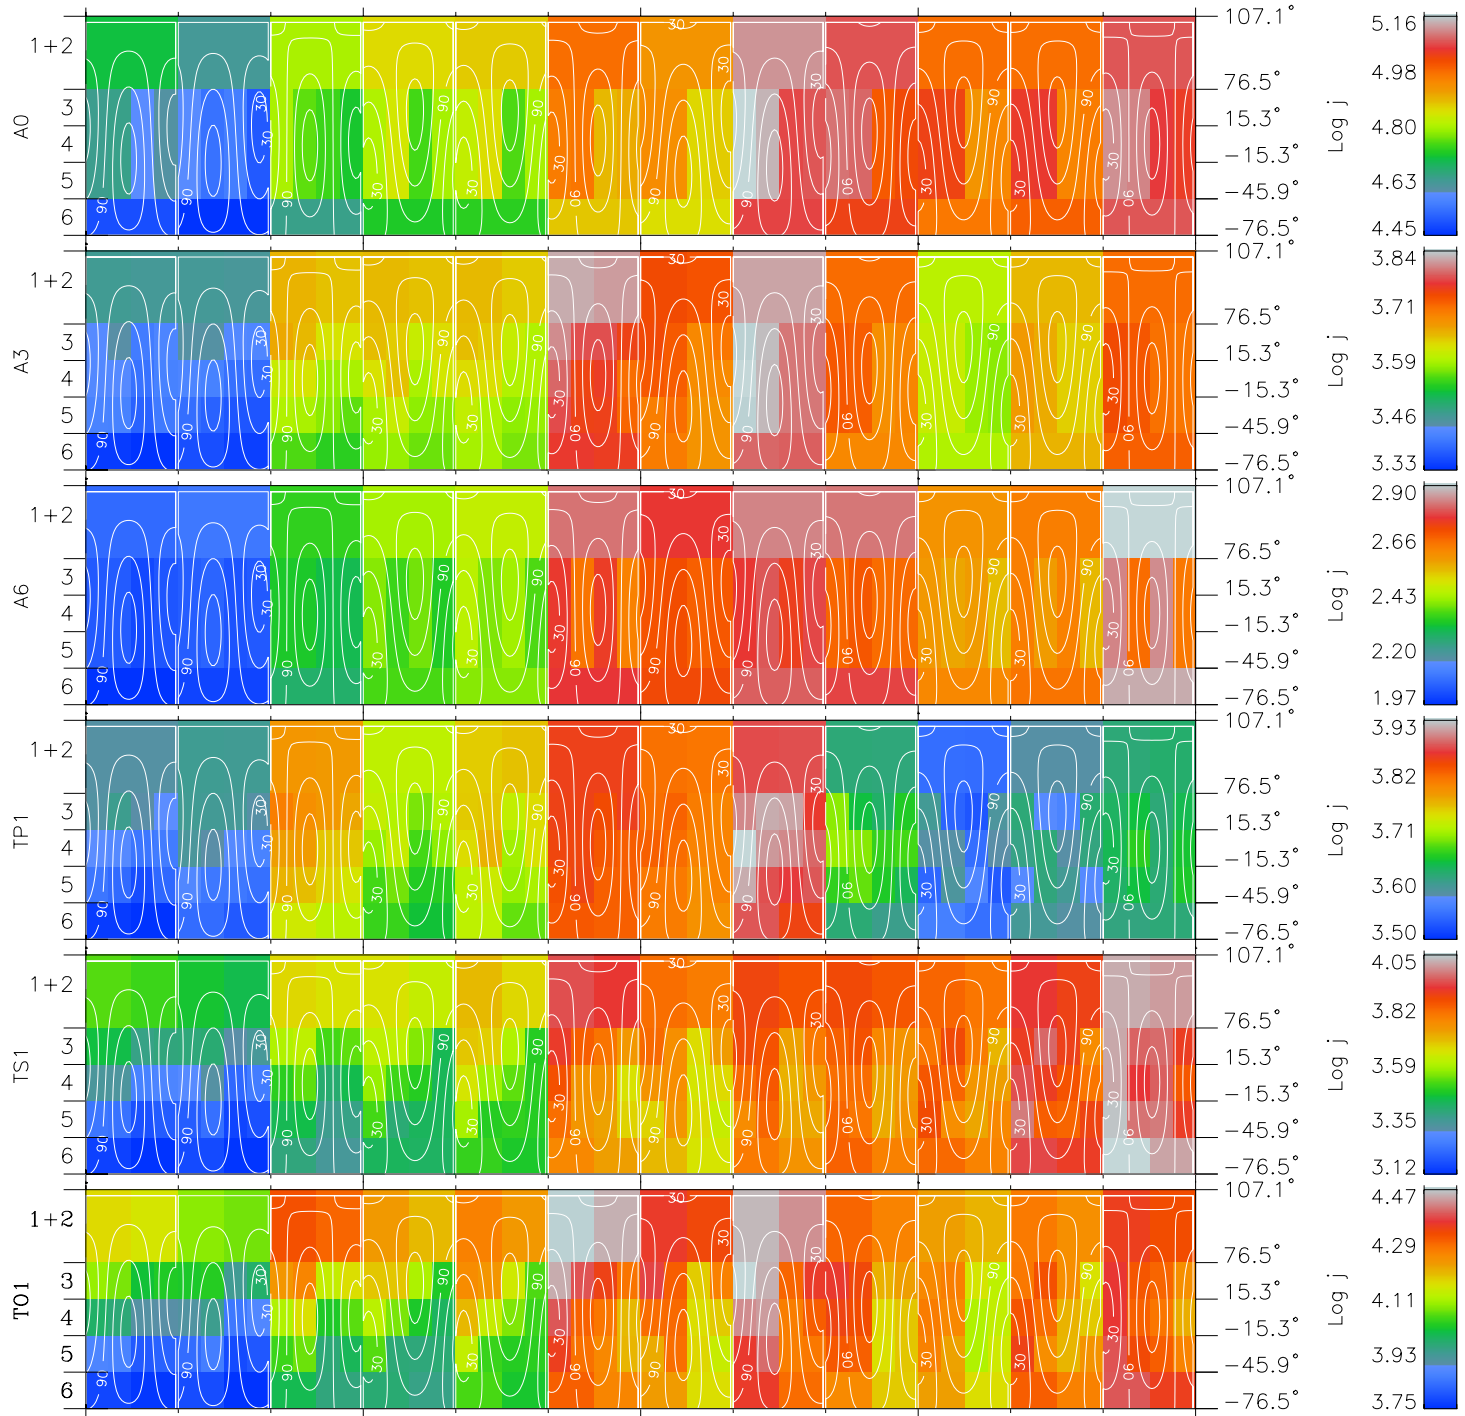

Galileo EPD Real Time All-Sky Anisotropies 97261

Software Version: RTSKY_FLUX V 1.20
 Data Production: 06-03-00
 Plot Production: Sun Sep 16 01:23:18 2001
 Color File: wondr3
 Geofactor File: 1.1

- ◇ = Jupiter look direction
- = Corotation look direction