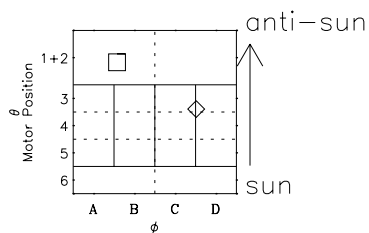

# Galileo EPD Real-Time Omni 97261

Software Version: RTLINE\_OMNI V 1.20  
Data Production: 06-03-00  
Plot Production: Sun Sep 16 01:27:17 2001

- ◇ = Jupiter look direction
- = Corotation look direction