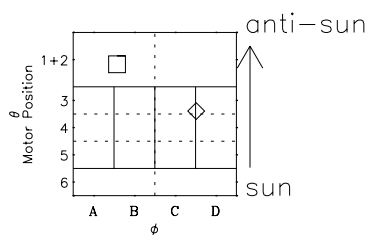

Galileo EPD Real-Time Omni 97261

Software Version: RTLINE_OMNI V 1.20
Data Production: 06-03-00
Plot Production: Sun Sep 16 01:27:16 2001

- ◇ = Jupiter look direction
- = Corotation look direction