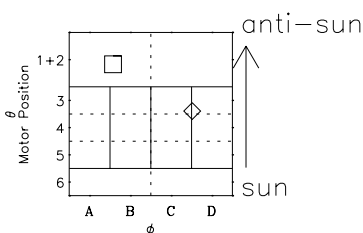

Galileo EPD Real-Time Six-Sector 97261

Software Version: RTLINE_R6 V 1.20
Data Production: 06-03-00
Plot Production: Sun Sep 16 01:27:34 2001

◇ = Jupiter look direction
□ = Corotation look direction